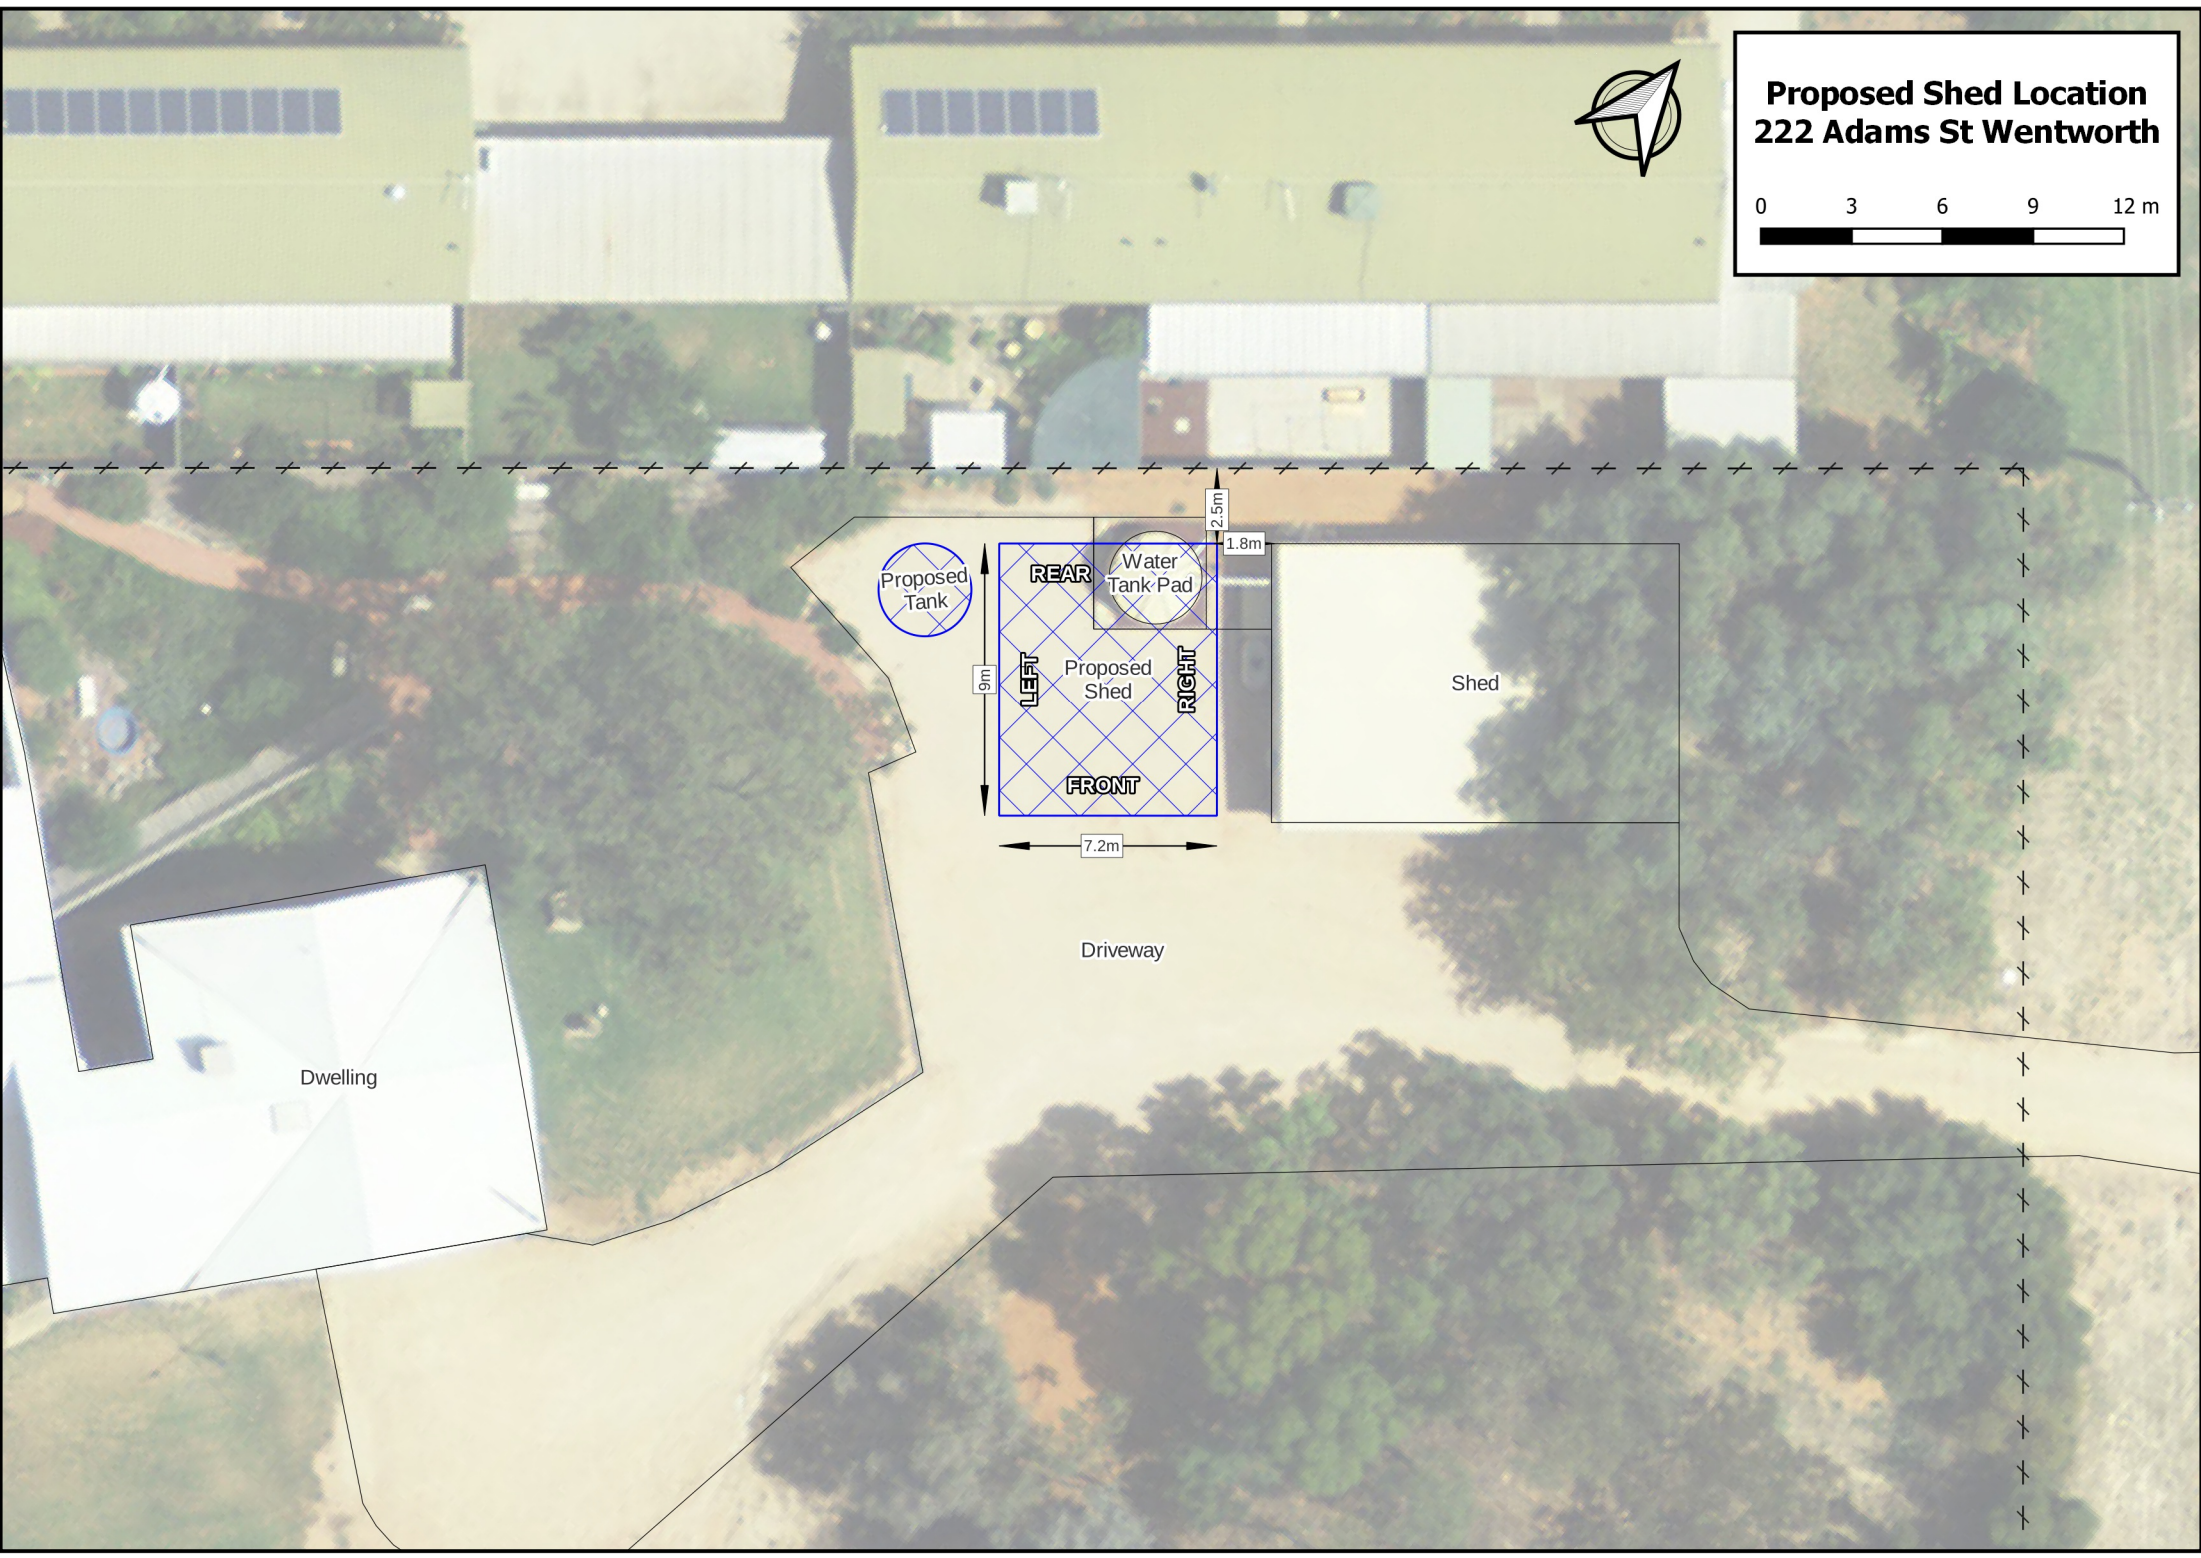

Proposed Shed Location 222 Adams St Wentworth

Proposed Tank

REAR

Water Tank Pad

LEFT

Proposed Shed

RIGHT

FRONT

Shed

Driveway

Dwelling