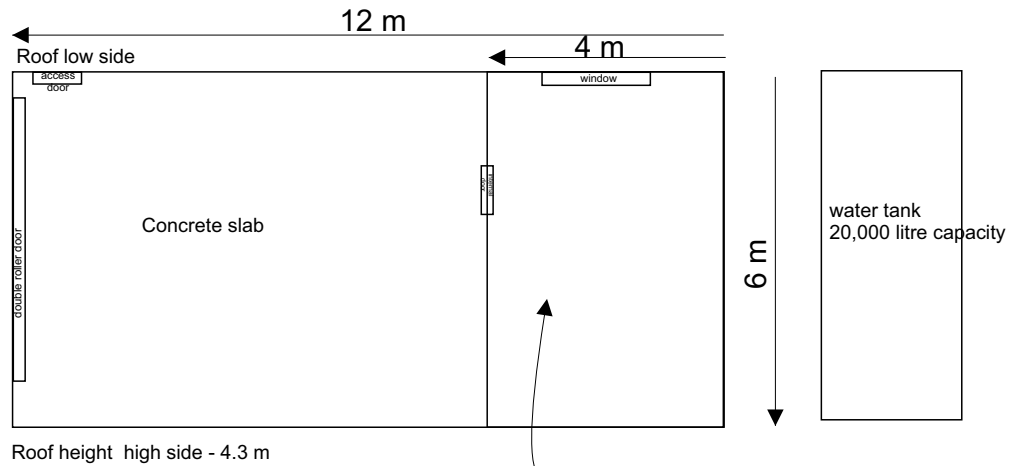

Top view

Side view

Shed needs to have lighting and electrical plugs including one 32 amp socket

End view