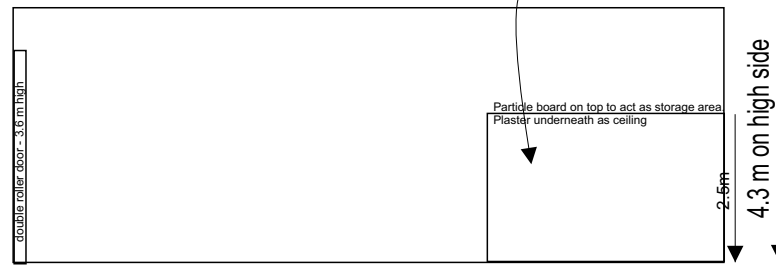

Top view

Side view

Shed needs to have lighting and electrical plugs including one 32 amp socket

End view