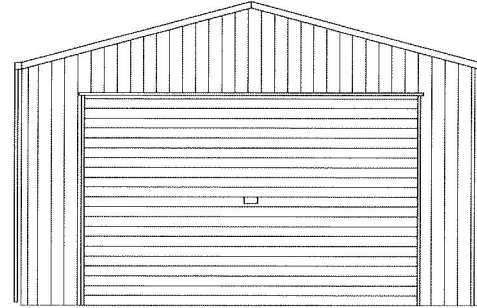

7000

8000

Height: 3600

	CLIENT NAME: Mathew Colvin SITE ADDRESS: 9 Pugsley ave Wagga Wagga, NSW, PC: 2650	CLIENT SIGNATURE:	TITLE: Plan View QUOTE No.: DATE: 27/02/2023 SCALE: NTS PAGES: 1 of 2 REV: A
--	--	----------------------------	--

8000

Back

7000

Left

8000

Front

7000

Right