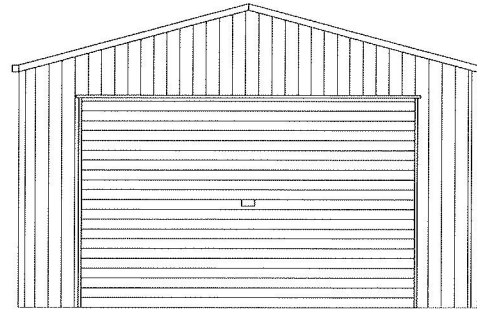

7000

8000

Height: 3600

	CLIENT NAME: Mathew Colvin SITE ADDRESS: 9 Pugsley ave Wagga Wagga, NSW, PC: 2650	CLIENT SIGNATURE:	TITLE: Plan View QUOTE No.: DATE: 27/02/2023 SCALE: NTS PAGES: 1 of 2 REV: A
--	--	----------------------------	--

8000

Back

7000

Left

8000

Front

7000

Right

CLIENT NAME: **Mathew Colvin**
 SITE ADDRESS:
 9 Pugsley ave
 Wagga Wagga, NSW, PC: 2650

CLIENT SIGNATURE:

TITLE: Elevations View		
QUOTE No:	SCALE: NTS	REV: A
DATE: 27/02/2023	PAGES: 2 of 2	