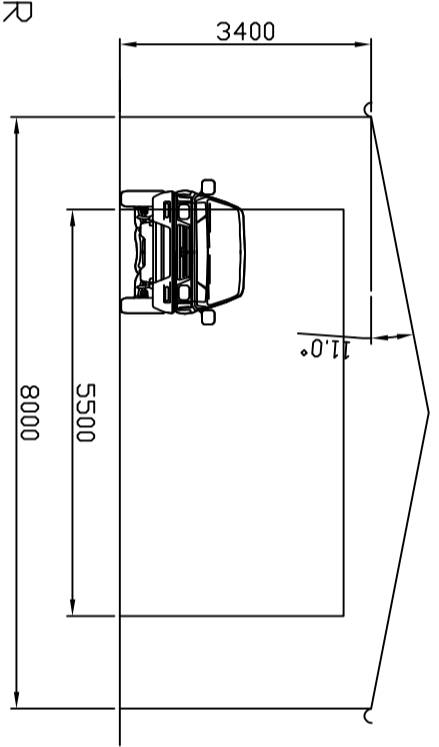

COLORBOND
SEAMIST WALLS
MANDR RED ROOF

5500mm
ROLLER
DOOR

PORTALS, NO
CTR COLUMNS

NORTHWEST ELEVATION

SW ELEVATION

GARAGE ON SLAB
G KIRKNESS

GMK 3 AUG 25