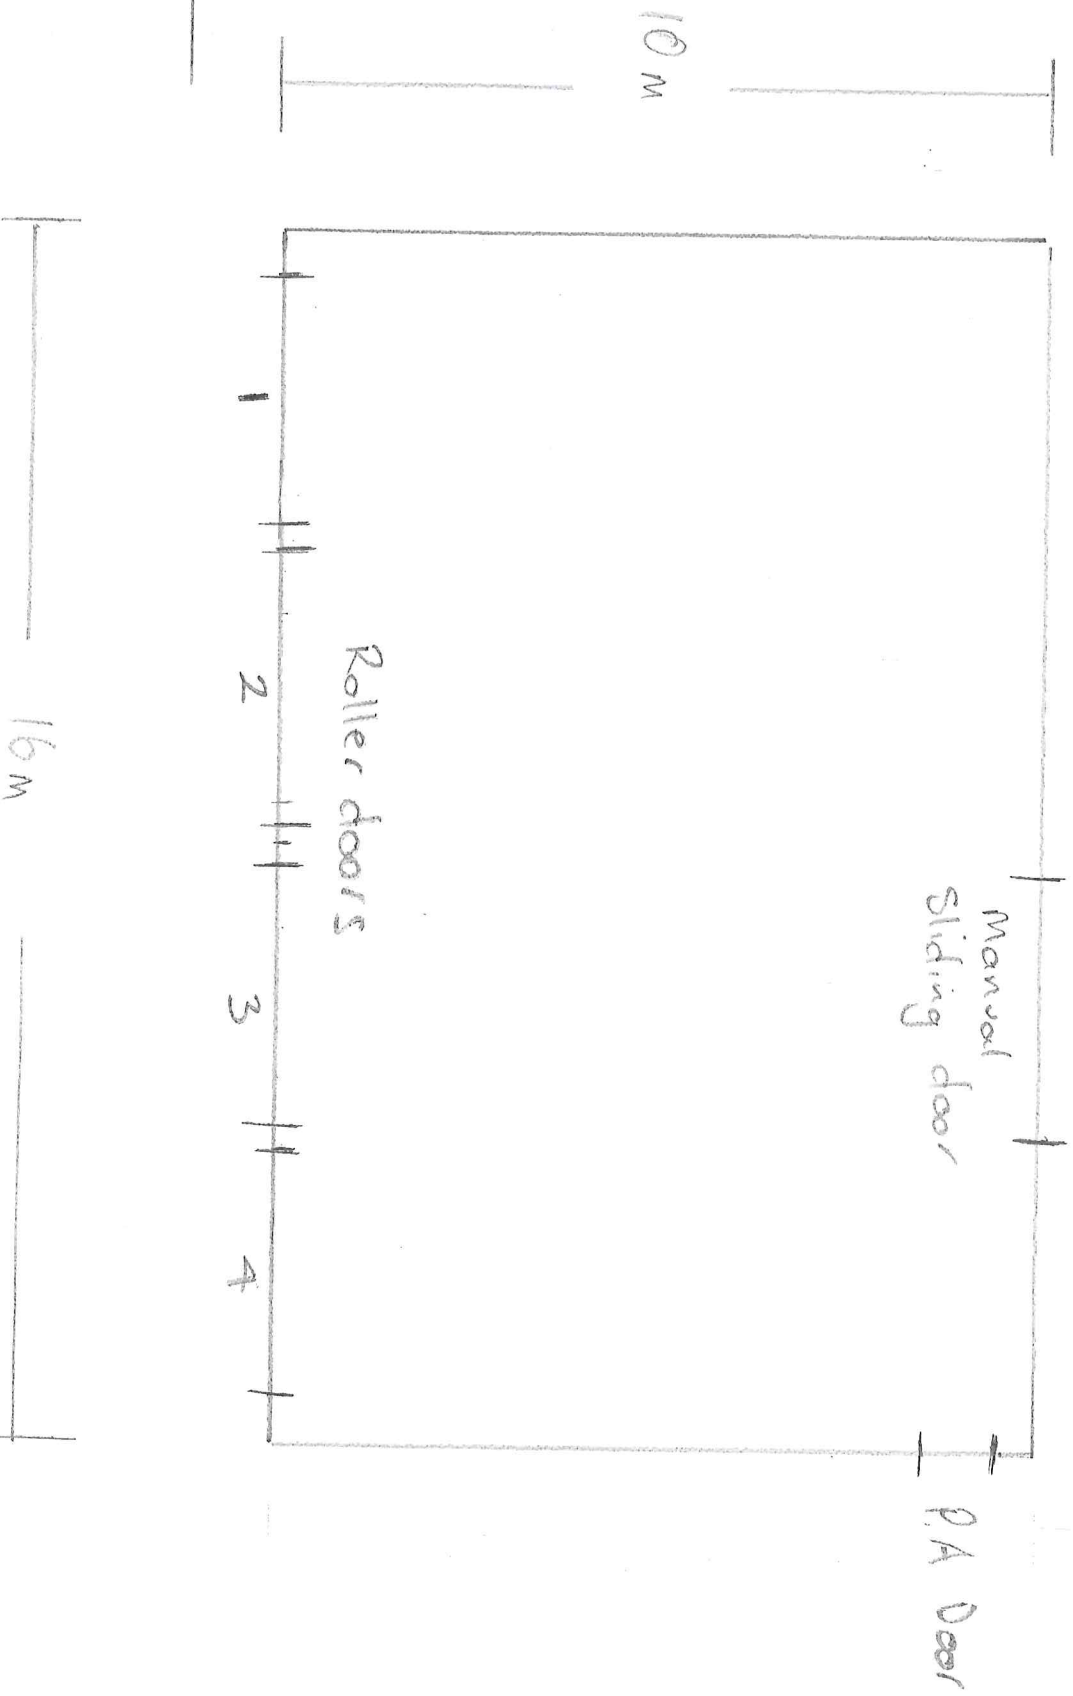

Outdoor Entertaining area - Gable roof: * Bullnose verandah height gutter 2.7m
371 Dalkey Road Erith S.A. * What is best option, joining to house or verandah.

Existing house. transportable.

4 bay shed - 4 roller doors

Gable roof:

1 PA door

1 Manual sliding door

* Manual sliding door needs to line up with roller door 3, for a drive through shed for caravan.
* 3.5m high

371 Dalkey Road Erith S.A.