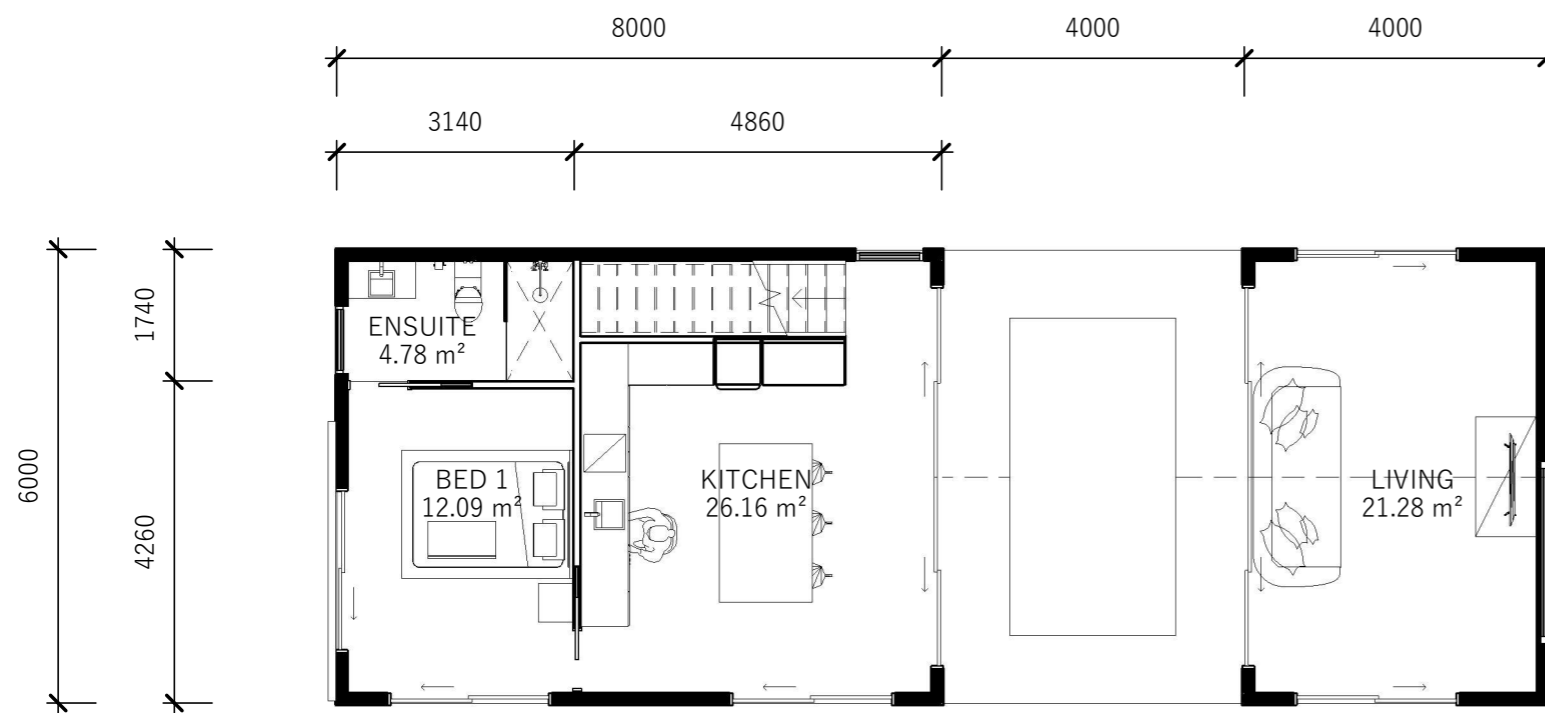

FIRST FLOOR PLAN

ELEVATION

GROUND FLOOR PLAN

SECTION

STUDIO
BLAKE
MORE

PROJECT:
SHED HOUSE OPTION C

STUDIO BLAKEMORE
Po Box 84 San Remo VIC 3925
sharyn@studioblakemore.com.au
www.studioblakemore.com.au