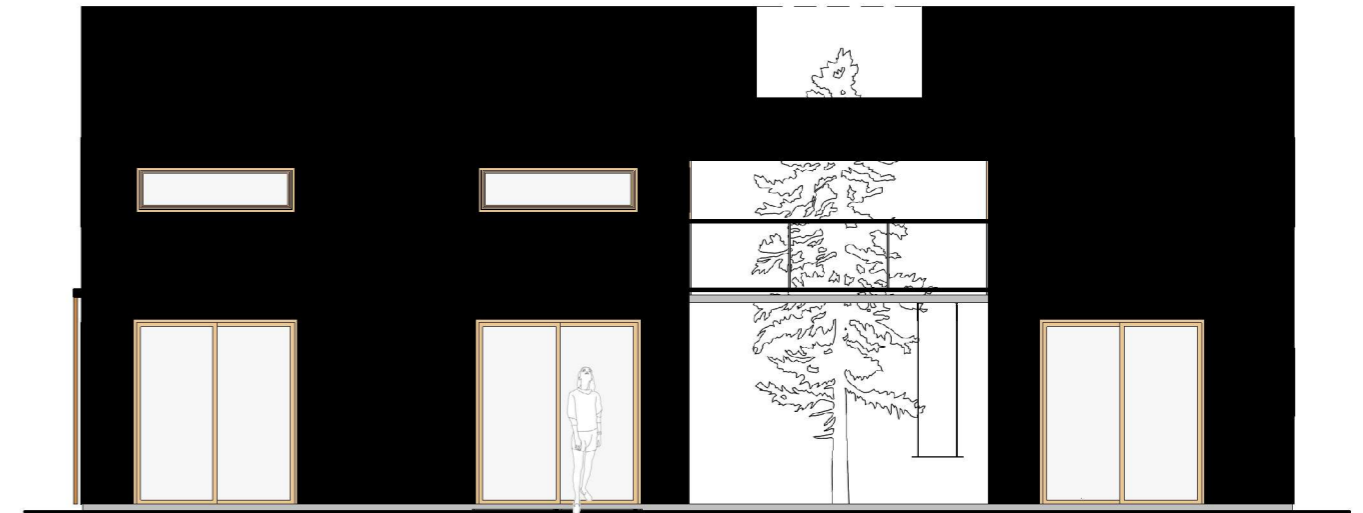

FIRST FLOOR PLAN

ELEVATION

GROUND FLOOR PLAN

SECTION

STUDIO
BLAKE
MORE

PROJECT:
SHED HOUSE OPTION C

STUDIO BLAKEMORE
Po Box 84 San Remo VIC 3925
sharyn@studioblakemore.com.au
www.studioblakemore.com.au