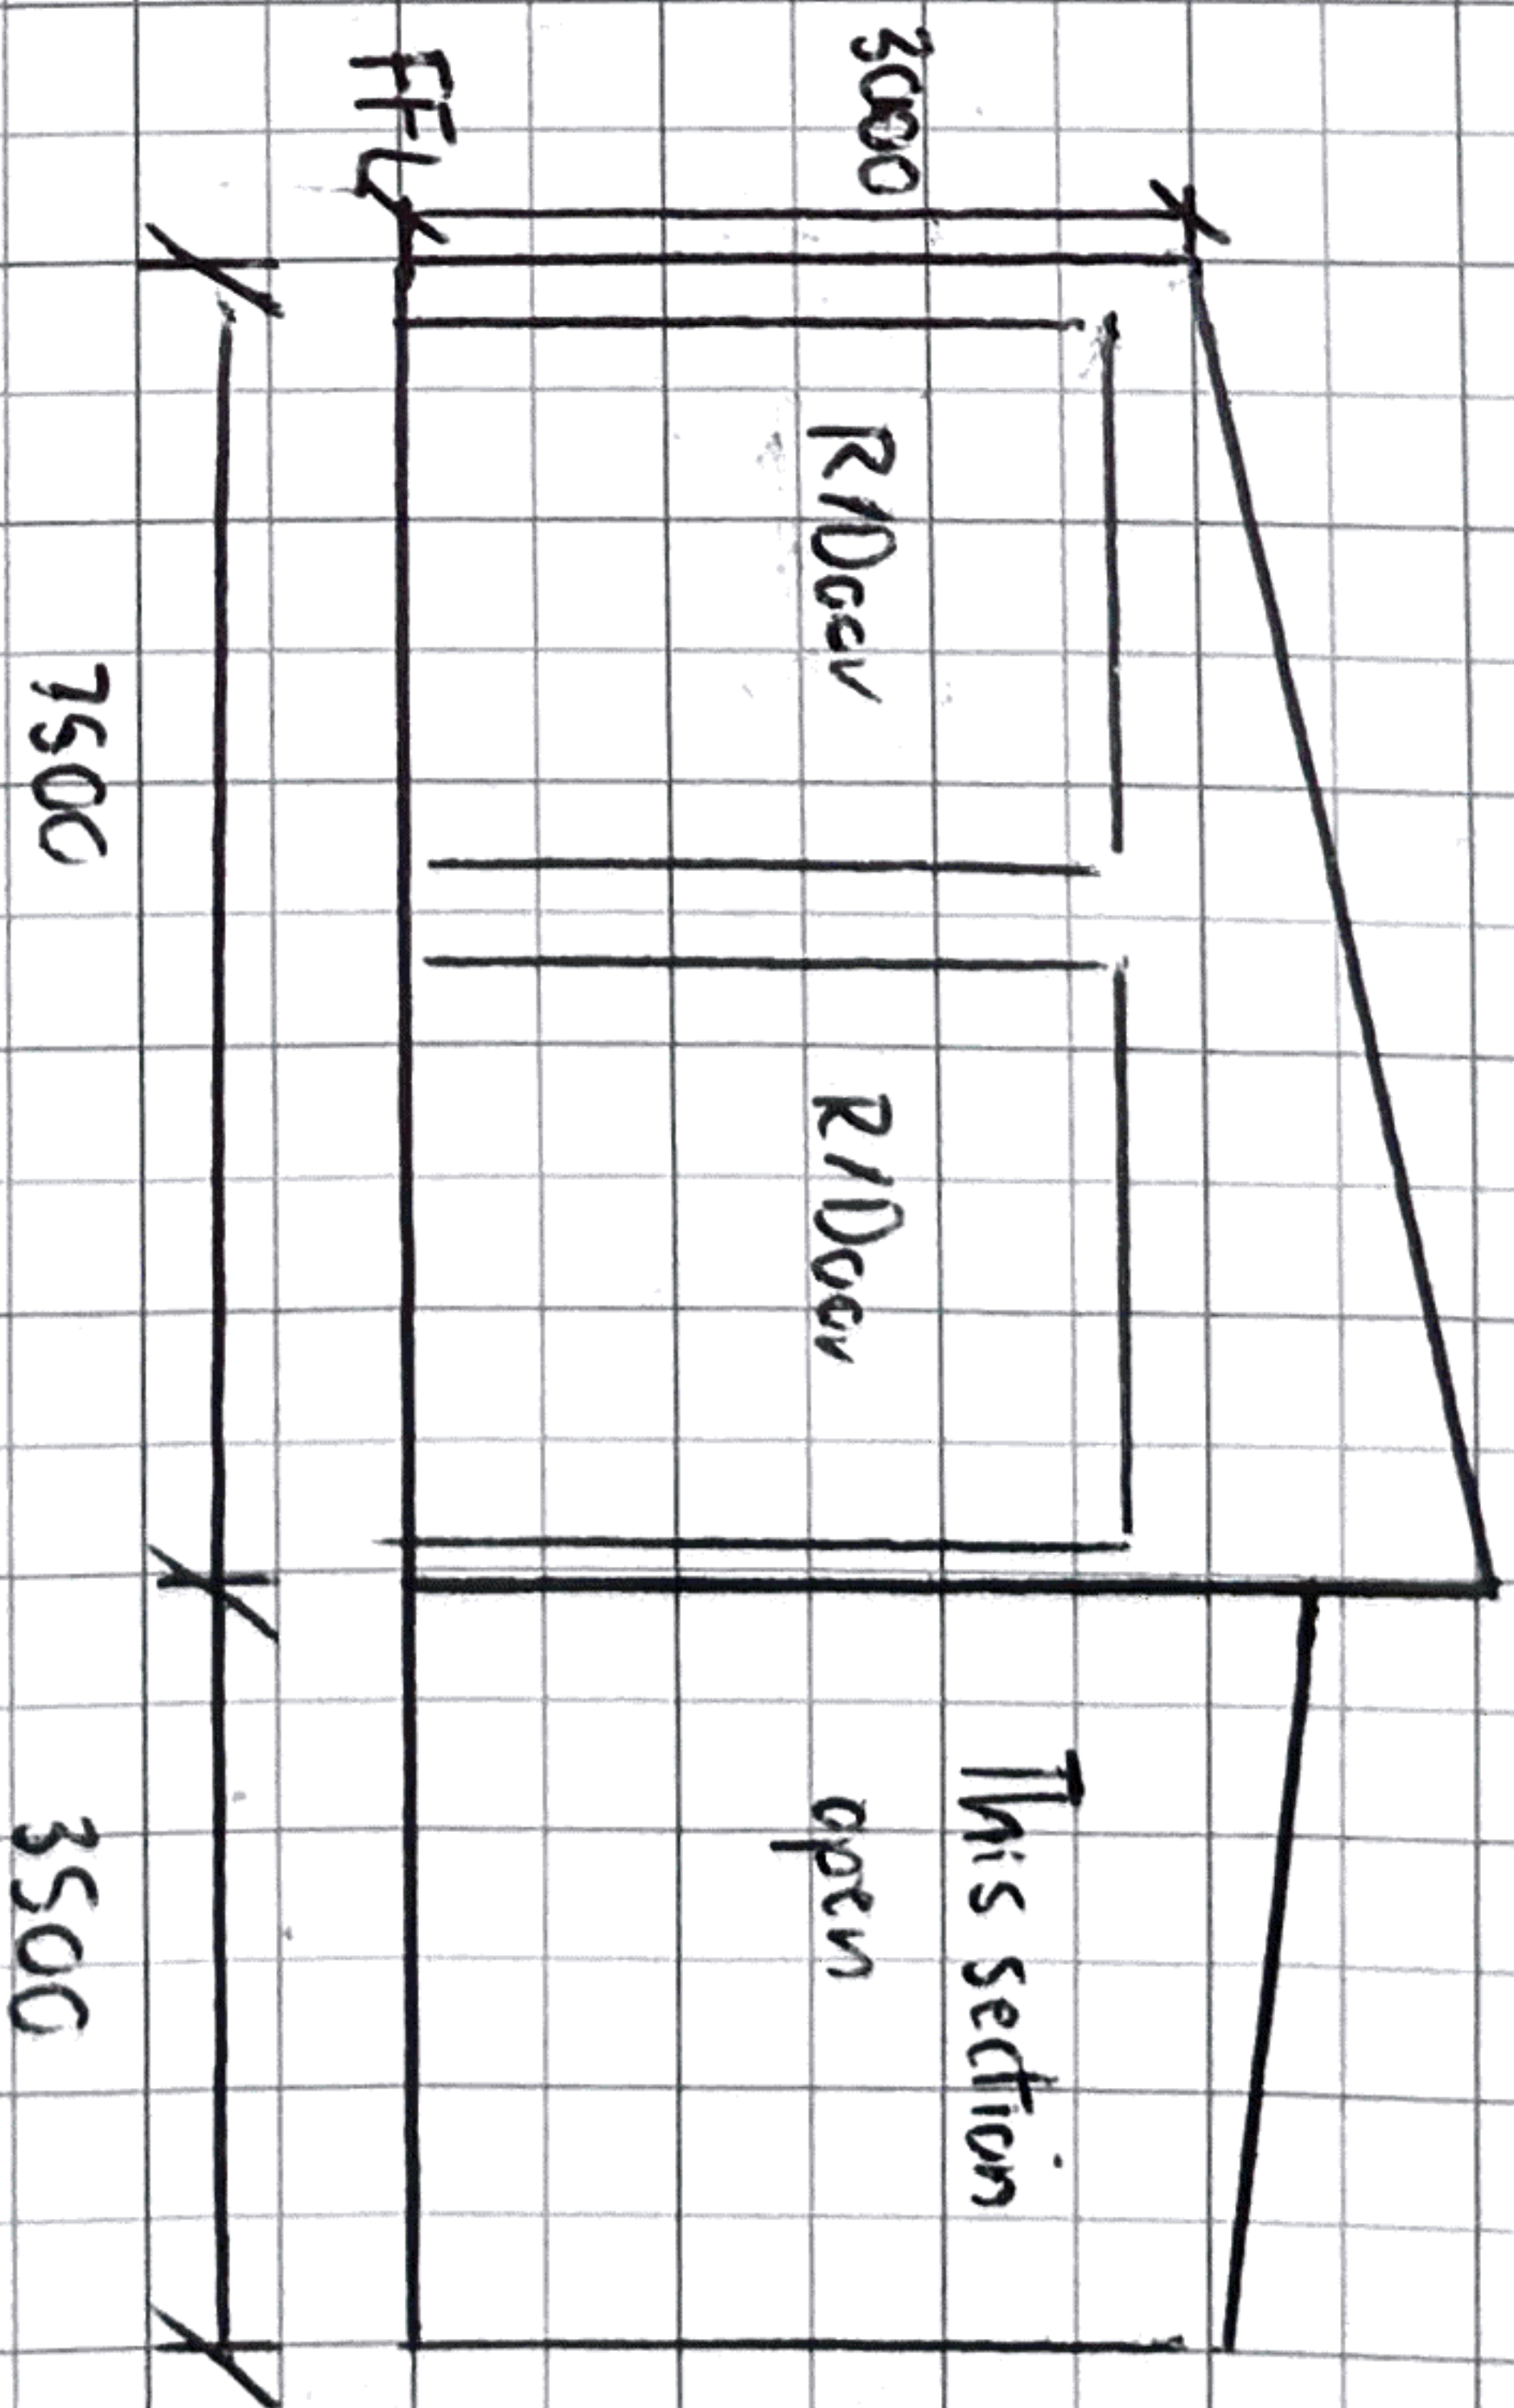

Uren

- 11000 mm x 7800 mm x 3000 mm (overall)
- Scissor skillion design
- 1 x 3500 mm bay open
- All Colorbond (TBA)
- 3 x Manual roller doors (2 with a 3000 mm wide x 2700 mm opening & 1 with a 2400 mm x 2100 mm opening)
- 1 x PA door
- Trimeter walls / corrugated iron roof
- 2 x Whirly birds
- Not bolt to slab / Footings in ground