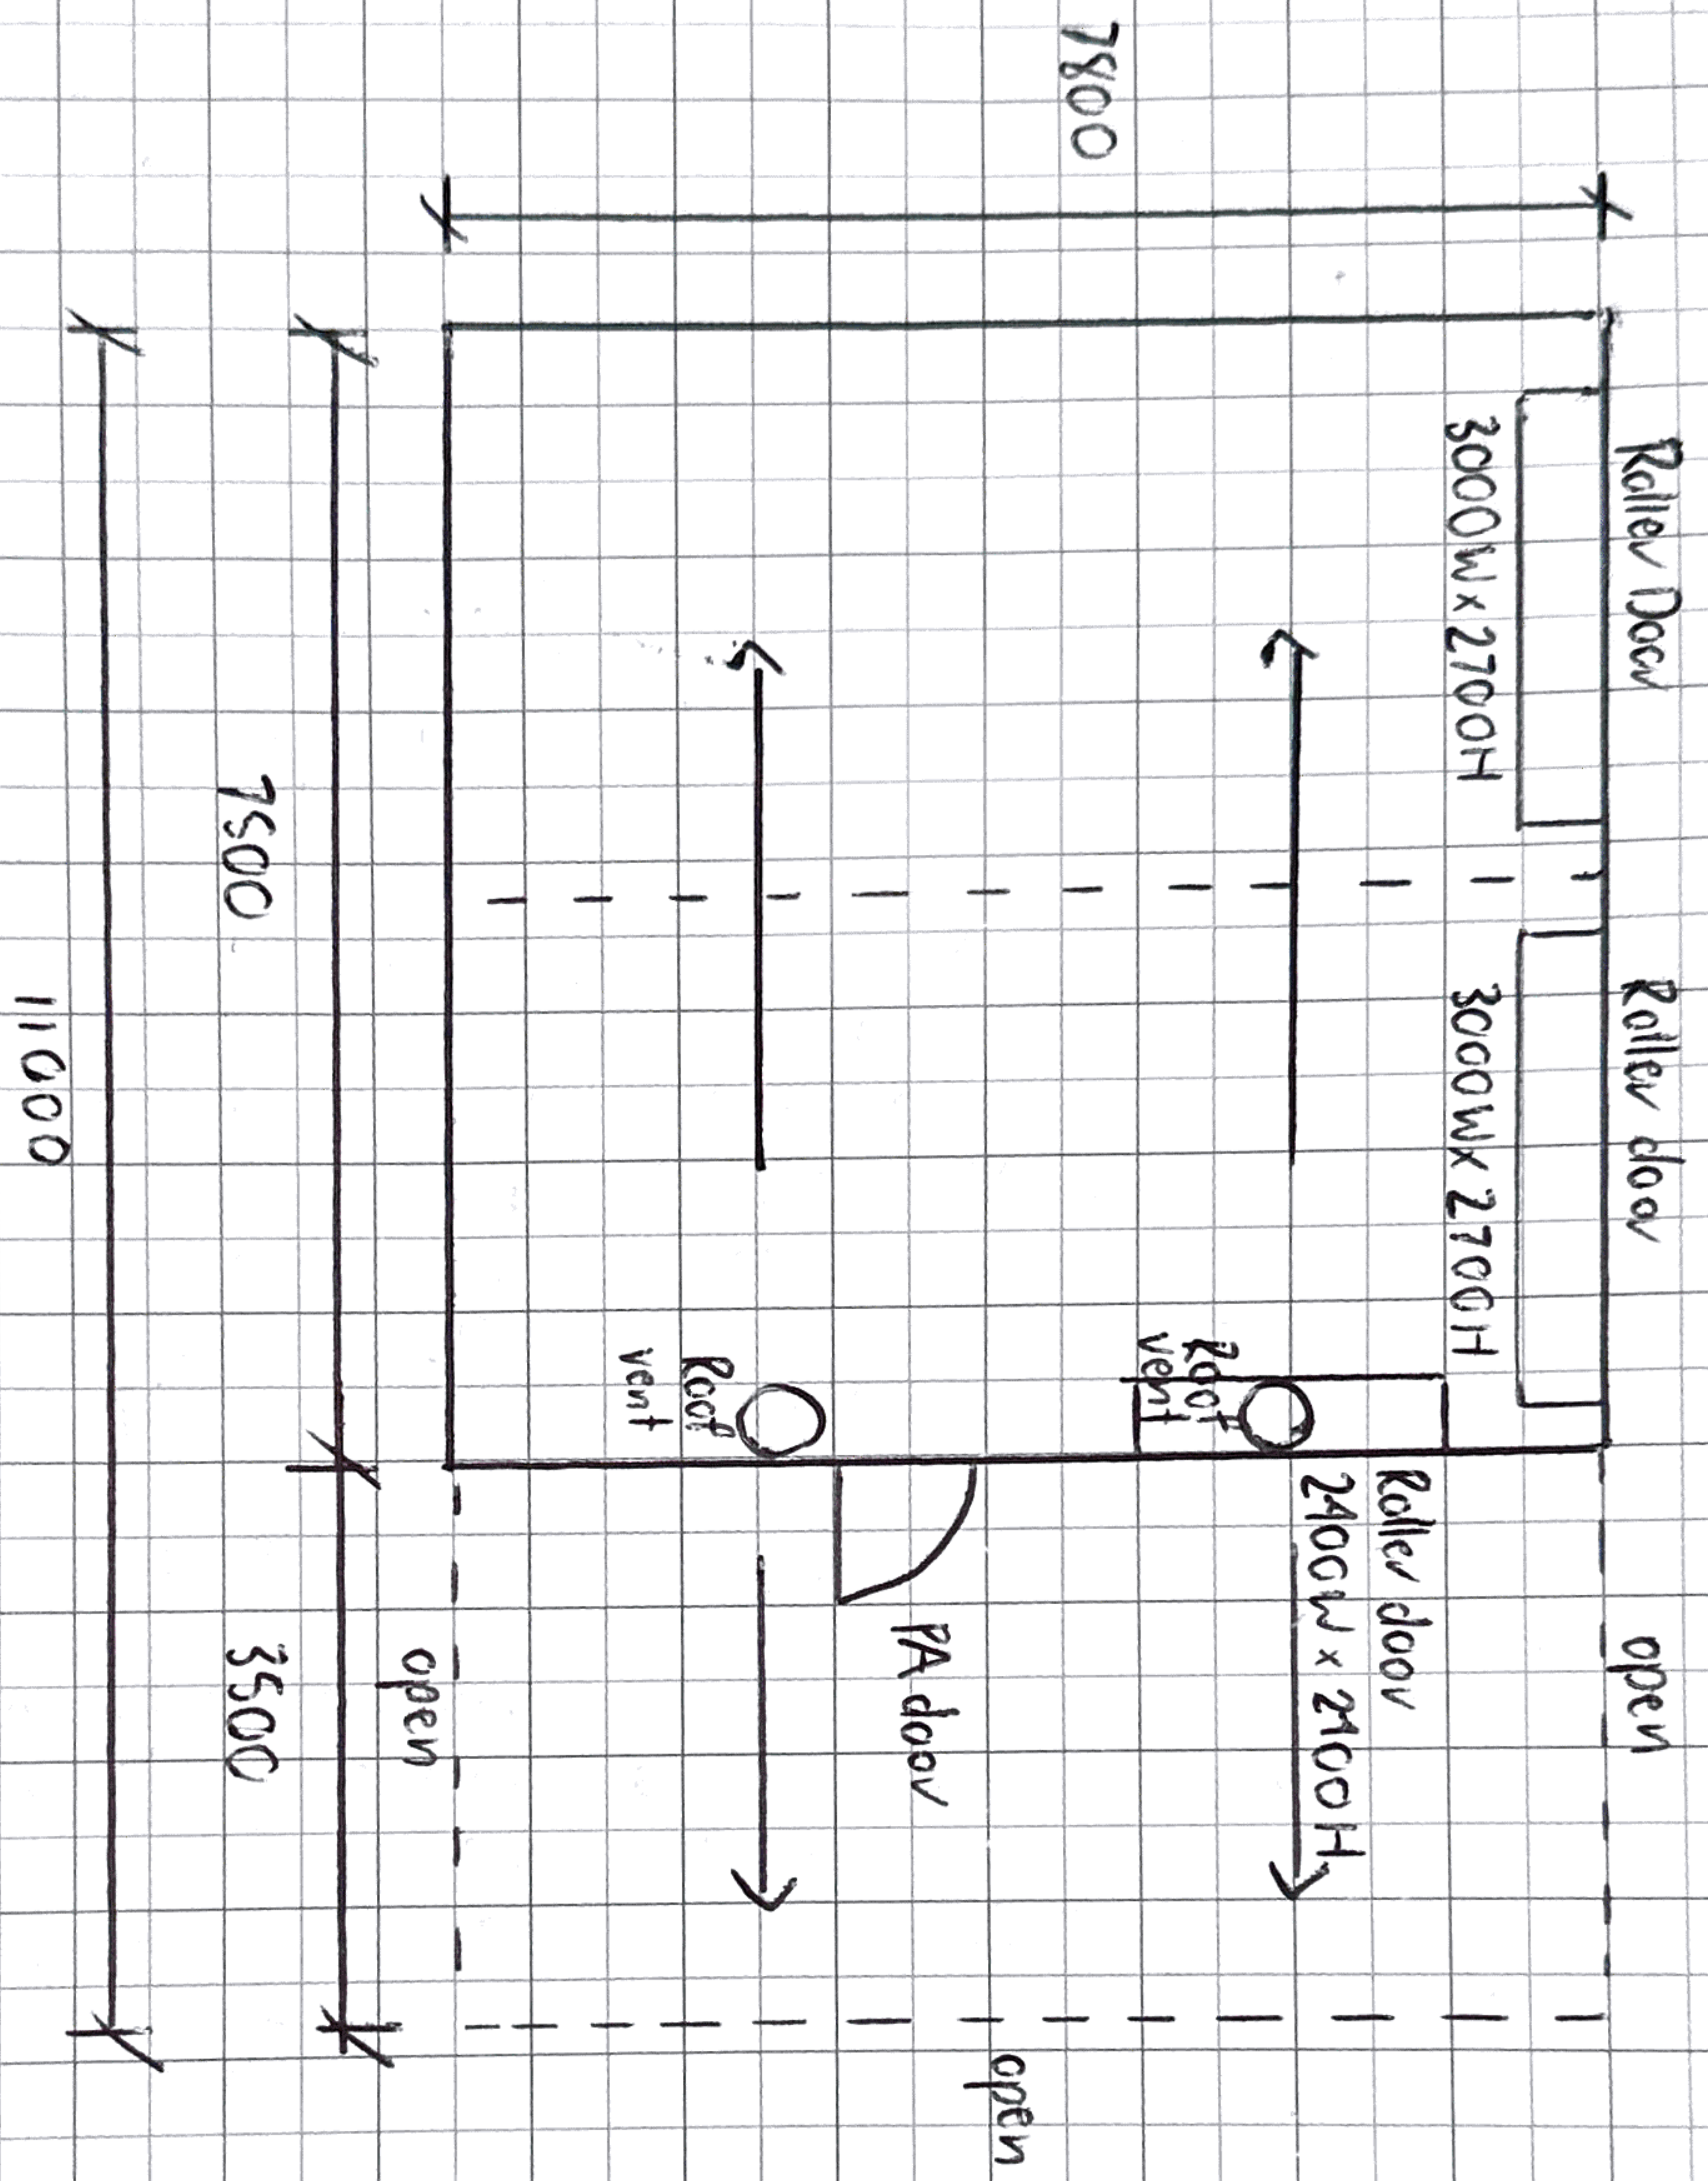

Uren

- 11000 mm x 7800 mm x 3000 mm (overall)
- Scissor skillion design
- 1 x 3500 mm bay open
- All Colorbond (TBA)
- 3 x Manual roller doors (2 with a 3000 mm wide x 2700 mm opening & 1 with a 2400 mm x 2100 mm opening)
- 1 x PA door
- Trimeter walls / corrugated iron roof
- 2 x Whirly birds
- Not bolt to slab / Footings in ground