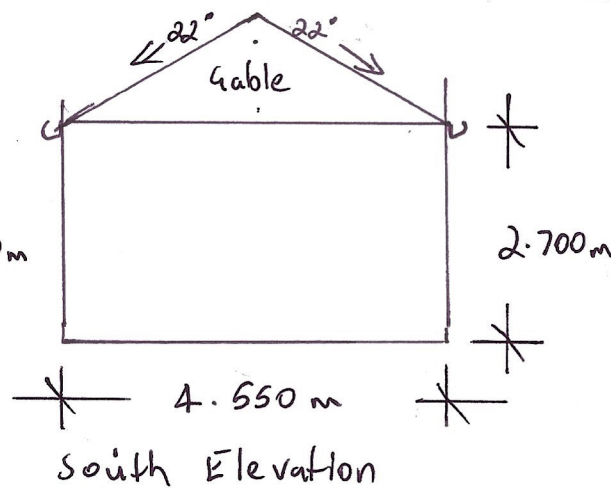

Storage Shed 1

Charlie Chebette.
73 Crosslands Rd
Galston NSW 2159

Garden Shed 2

Charlie Chebaffe.
73 Crosslands Rd
Gulston NSW 2159.