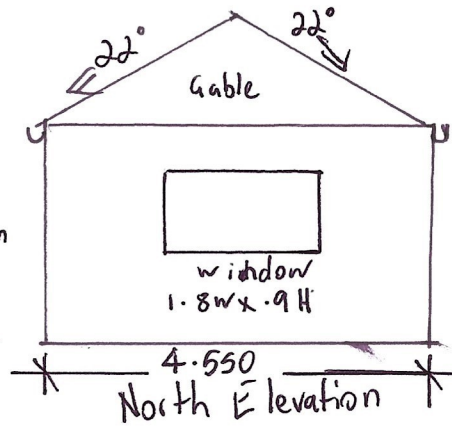

Storage Shed 1

Charlie Chebette.
73 Crosslands Rd
Galston NSW 2159

Garden Shed 2

Charlie Chebaffe.
73 Crosslands Rd
Gulston NSW 2159.