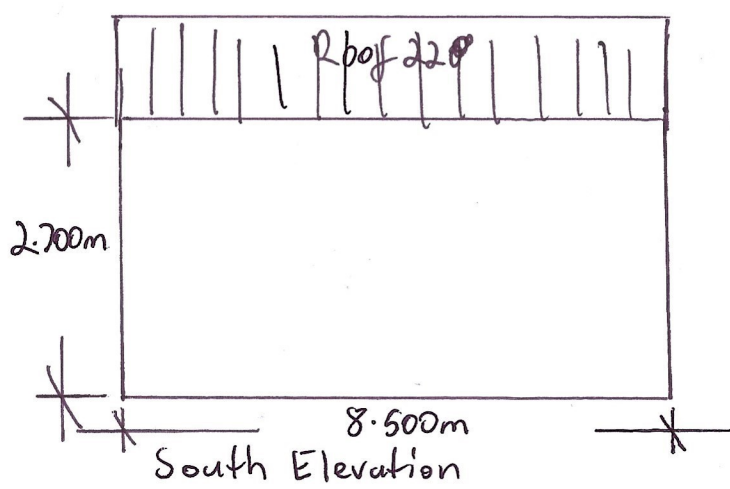

Storage Shed 1

Charlie Chebette.
73 Crosslands Rd
Galston NSW 2159

Garden Shed 2

Charlie Chebaffe.
73 Crosslands Rd
Gulston NSW 2159.