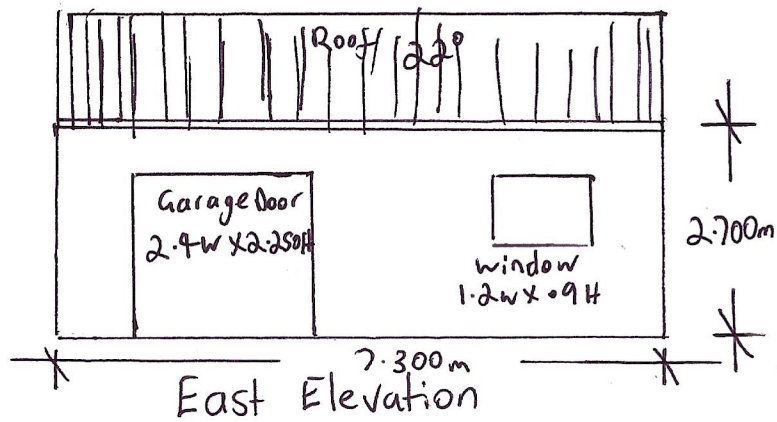

Storage Shed 1

Charlie Chebette.
73 Crosslands Rd
Galston NSW 2159

Garden Shed 2

Charlie Chebaffe.
73 Crosslands Rd
Gulston NSW 2159.