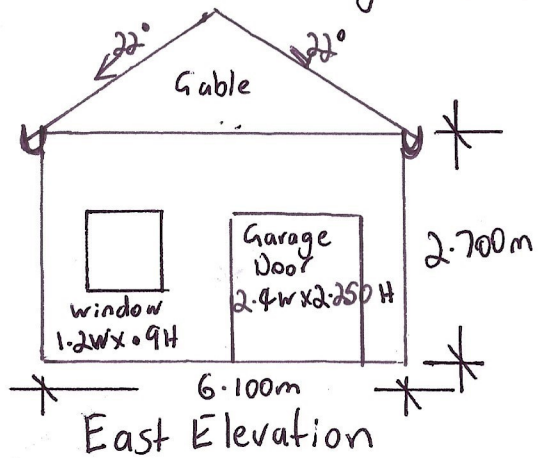

Storage Shed 1

Charlie Chebette.
73 Crosslands Rd
Galston NSW 2159

Garden Shed 2

Charlie Chebaffe.
73 Crosslands Rd
Gulston NSW 2159.