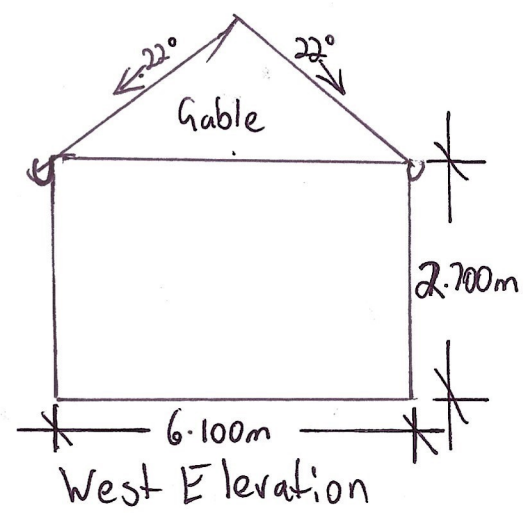

Storage Shed 1

Charlie Chebette.
73 Crosslands Rd
Galston NSW 2159

Garden Shed 2

Charlie Chebaffe.
73 Crosslands Rd
Gulston NSW 2159.