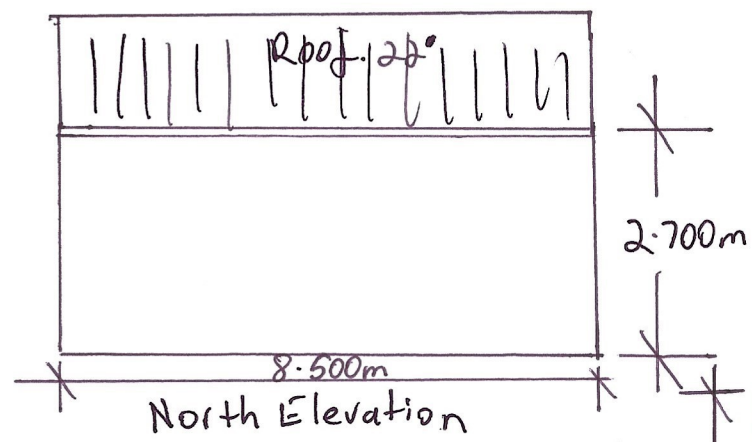

Storage Shed 1

Charlie Chebette.
73 Crosslands Rd
Galston NSW 2159

Garden Shed 2

Charlie Chebaffe.
73 Crosslands Rd
Gulston NSW 2159.