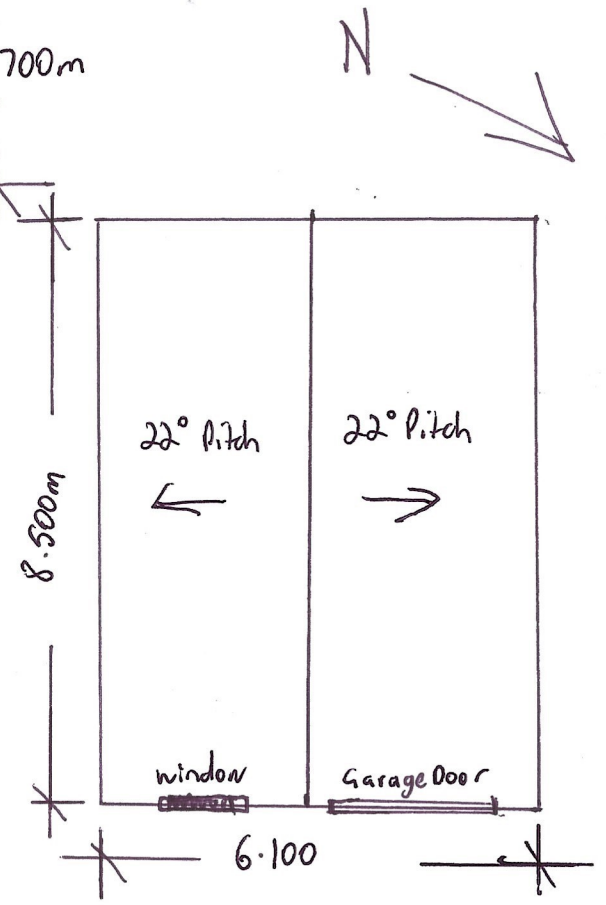

Storage Shed 1

Charlie Chebette.
73 Crosslands Rd
Galston NSW 2159

Garden Shed 2

Charlie Chebaffe.
73 Crosslands Rd
Gulston NSW 2159.