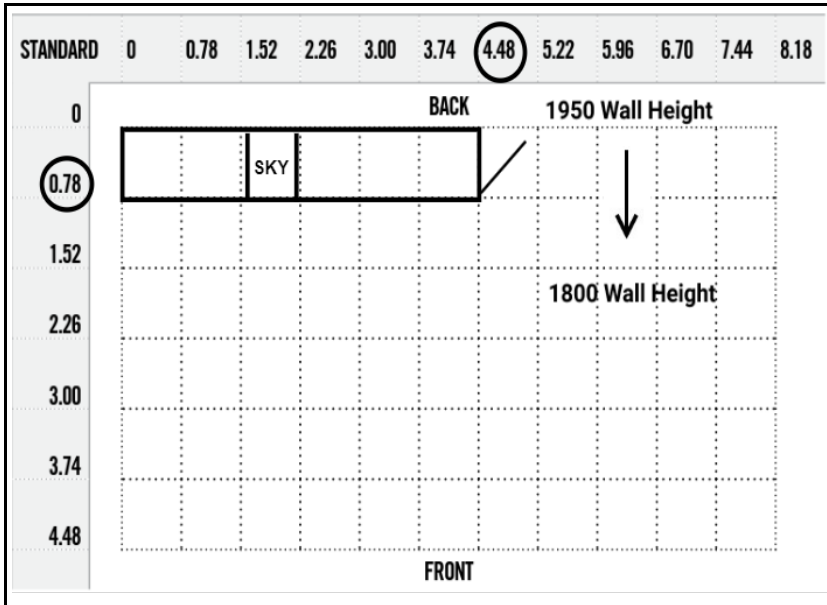

MYOB Invoice
Number:

Inv Amount
Outstanding:

Customer:

Jennifer
Marano

Customer
Ref:

Clad Date:

Deliver To:

Opportunity
No:

Installation Run:

Melbourne

Drawn By:

Checked By:

Stage History:

Truck Run:

QTY: 1

Build Time: 90

Type: Skillion Roof

Size: 4.48x0.78

Wall Height: 1.95/1.8

Wall Colour: Slate Grey

Door Colour: Slate Grey

Window Colour: Slate Grey

Roof Colour: Slate Grey

Roof Length: 0.9

Slab Type:
CORRI Sheets Ordered:
Panel Lengths (m): Back - Front - Roof -

Location Name	Sheet Size	Sheet Count	Sheet Colour
Front	1.95	5	Slate Grey
Back	1.8	6	Slate Grey
Sides	1.95	2	Slate Grey
Roof	0.9	5	Slate Grey
Roof	Skylight	1	Slate Grey

Extras	Quantity
Set of Joiners	1

Product Name	Quantity	Description
CS448078	1	Reverse Skillion Roof 4.48x0.78m Colour -Slate Grey 1.95m Height Back / 1.80m Front
SKY	1	Skylight to suit all standard products
OSDSE0	1	Single Door Skillion
FDD140	1	Factory Direct Delivery
FDI395	1	Installation - Includes Fixing to Ground or Concrete

Customer: Jennifer Marano

Phone: 0407 029 831

Site Contact: Jennifer

Address: [Redacted] Oak Park VIC 3046

Email: j_marano23@yahoo.com.au