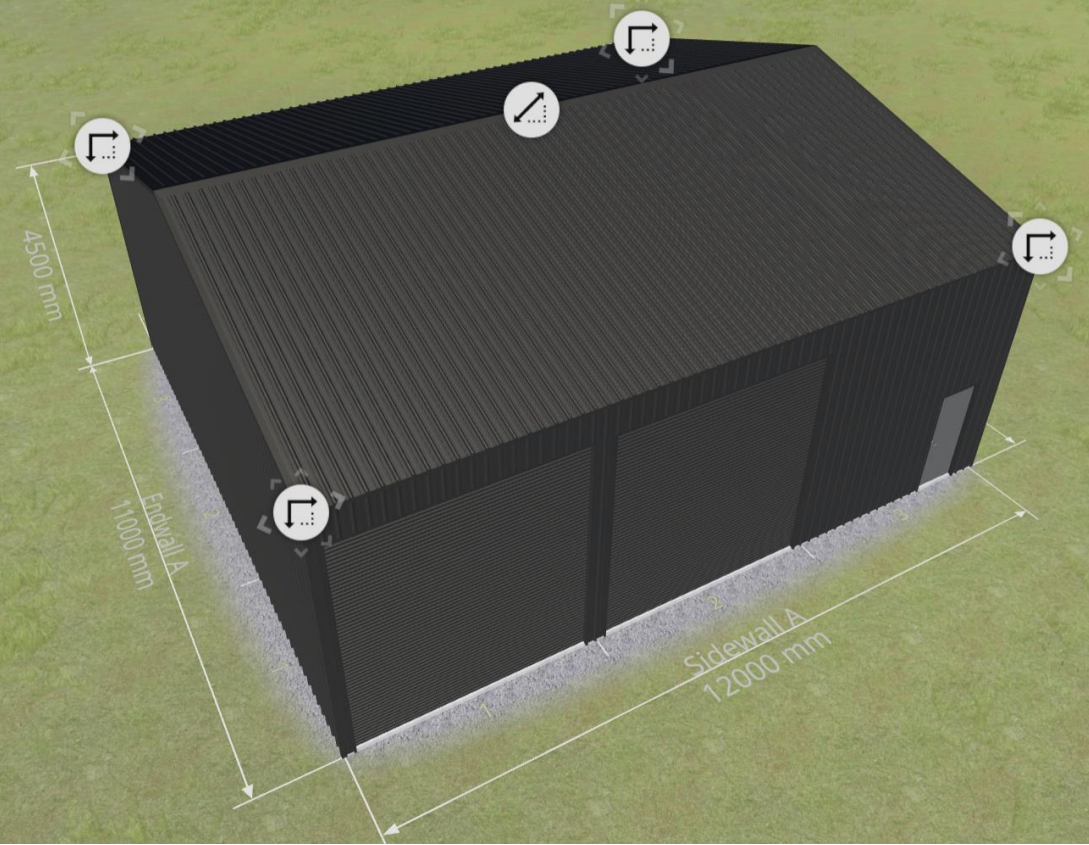

## Main Building

Width	Length	Height
11000 mm	12000 mm	4500 mm

Roof Type	Roof Pitch
Gable	15 deg

## Edit Roll up door

Model

Industrial Chain Operated

Width

3650 mm

Height

3900 mm

Height off slab

0 mm

Alignment

Center

Color

Woodland Grey