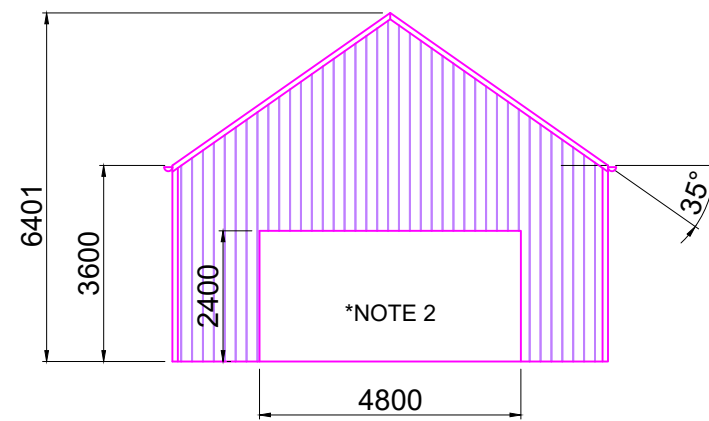

NOTE:

1*: Material - Trimdek (or equivalent) in Colourbond Monument Matt

2*: Owner to supply custom door

PREFERENCE #1 - 35°

PREFERENCE #2 - 30°