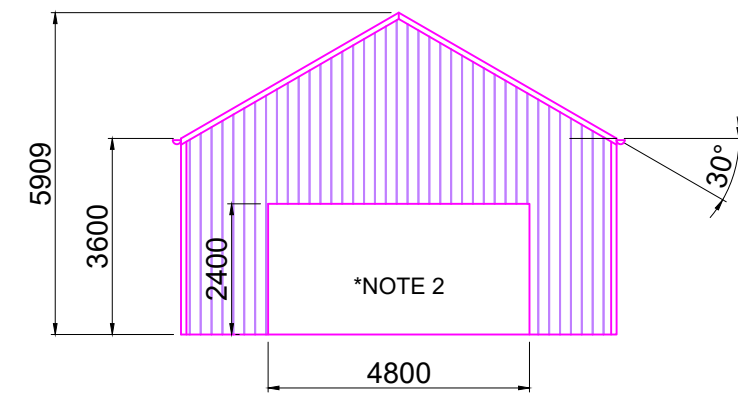

NOTE:

1*: Material - Trimdek (or equivalent) in Colourbond Monument Matt

2*: Owner to supply custom door

PREFERENCE #1 - 35°

PREFERENCE #2 - 30°