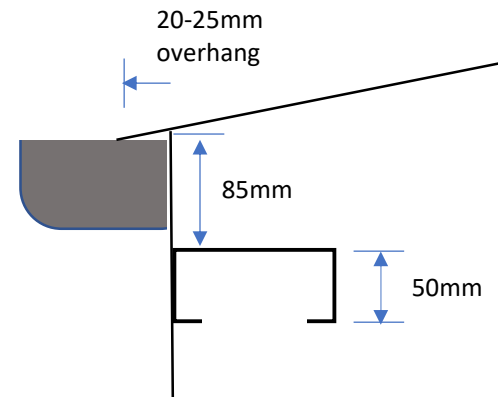

Birraview, 1212 Harolds Cross Road  
Harolds Cross NSW 2622

Proposed Shed Extension - Site Photo.

Scale: ##

Date: 21/02/2023

Drawn by: David Ayton

v1.1

Sheet: 1 of 4

Birraview, 1212 Harolds Cross Road		Proposed Shed Extension - plan view.	
Harolds Cross NSW 2622			
Scale: ##	Date: 21/02/2023	Drawn by: David Ayton	v1.1
		Sheet: 2 of 4	

Birraview, 1212 Harolds Cross Road		Proposed Shed Extension - side view A-A.	
Harolds Cross NSW 2622			
Scale: ##	Date: 21/02/2023	Drawn by: David Ayton	v1.1
			Sheet: 3 of 4

Birraview, 1212 Harolds Cross Road  
Harolds Cross NSW 2622

Proposed Shed Extension - Detail around existing roof edge

Scale: ##

Date: 21/02/2023

Drawn by: David Ayton

v1.1

Sheet: 4 of 4