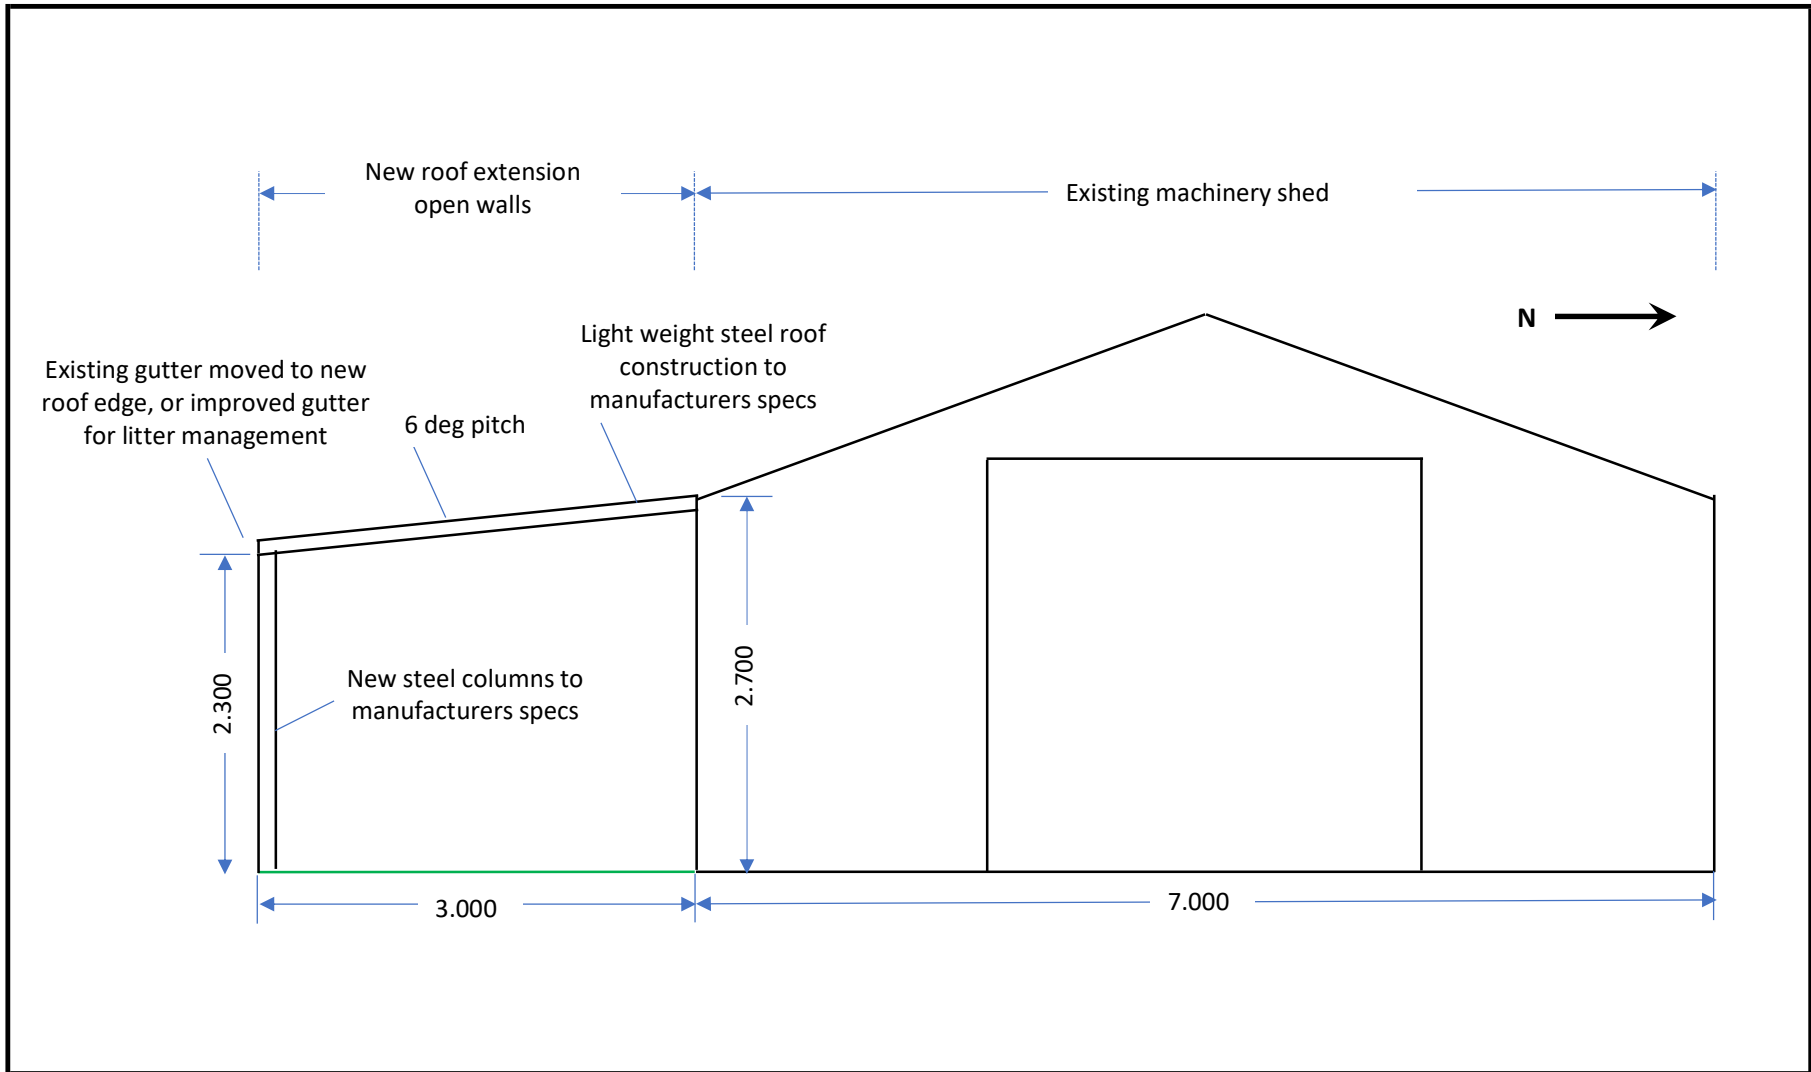

Birraview, 1212 Harolds Cross Road  
Harolds Cross NSW 2622

Proposed Shed Extension - Site Photo.

Scale: ##

Date: 21/02/2023

Drawn by: David Ayton

v1.1

Sheet: 1 of 4

Birraview, 1212 Harolds Cross Road		Proposed Shed Extension - plan view.	
Harolds Cross NSW 2622			
Scale: ##	Date: 21/02/2023	Drawn by: David Ayton	v1.1
		Sheet: 2 of 4	

Birraview, 1212 Harolds Cross Road		Proposed Shed Extension - side view A-A.	
Harolds Cross NSW 2622			
Scale: ##	Date: 21/02/2023	Drawn by: David Ayton	v1.1
			Sheet: 3 of 4

Birraview, 1212 Harolds Cross Road  
Harolds Cross NSW 2622

Proposed Shed Extension - Detail around existing roof edge

Scale: ##

Date: 21/02/2023

Drawn by: David Ayton

v1.1

Sheet: 4 of 4