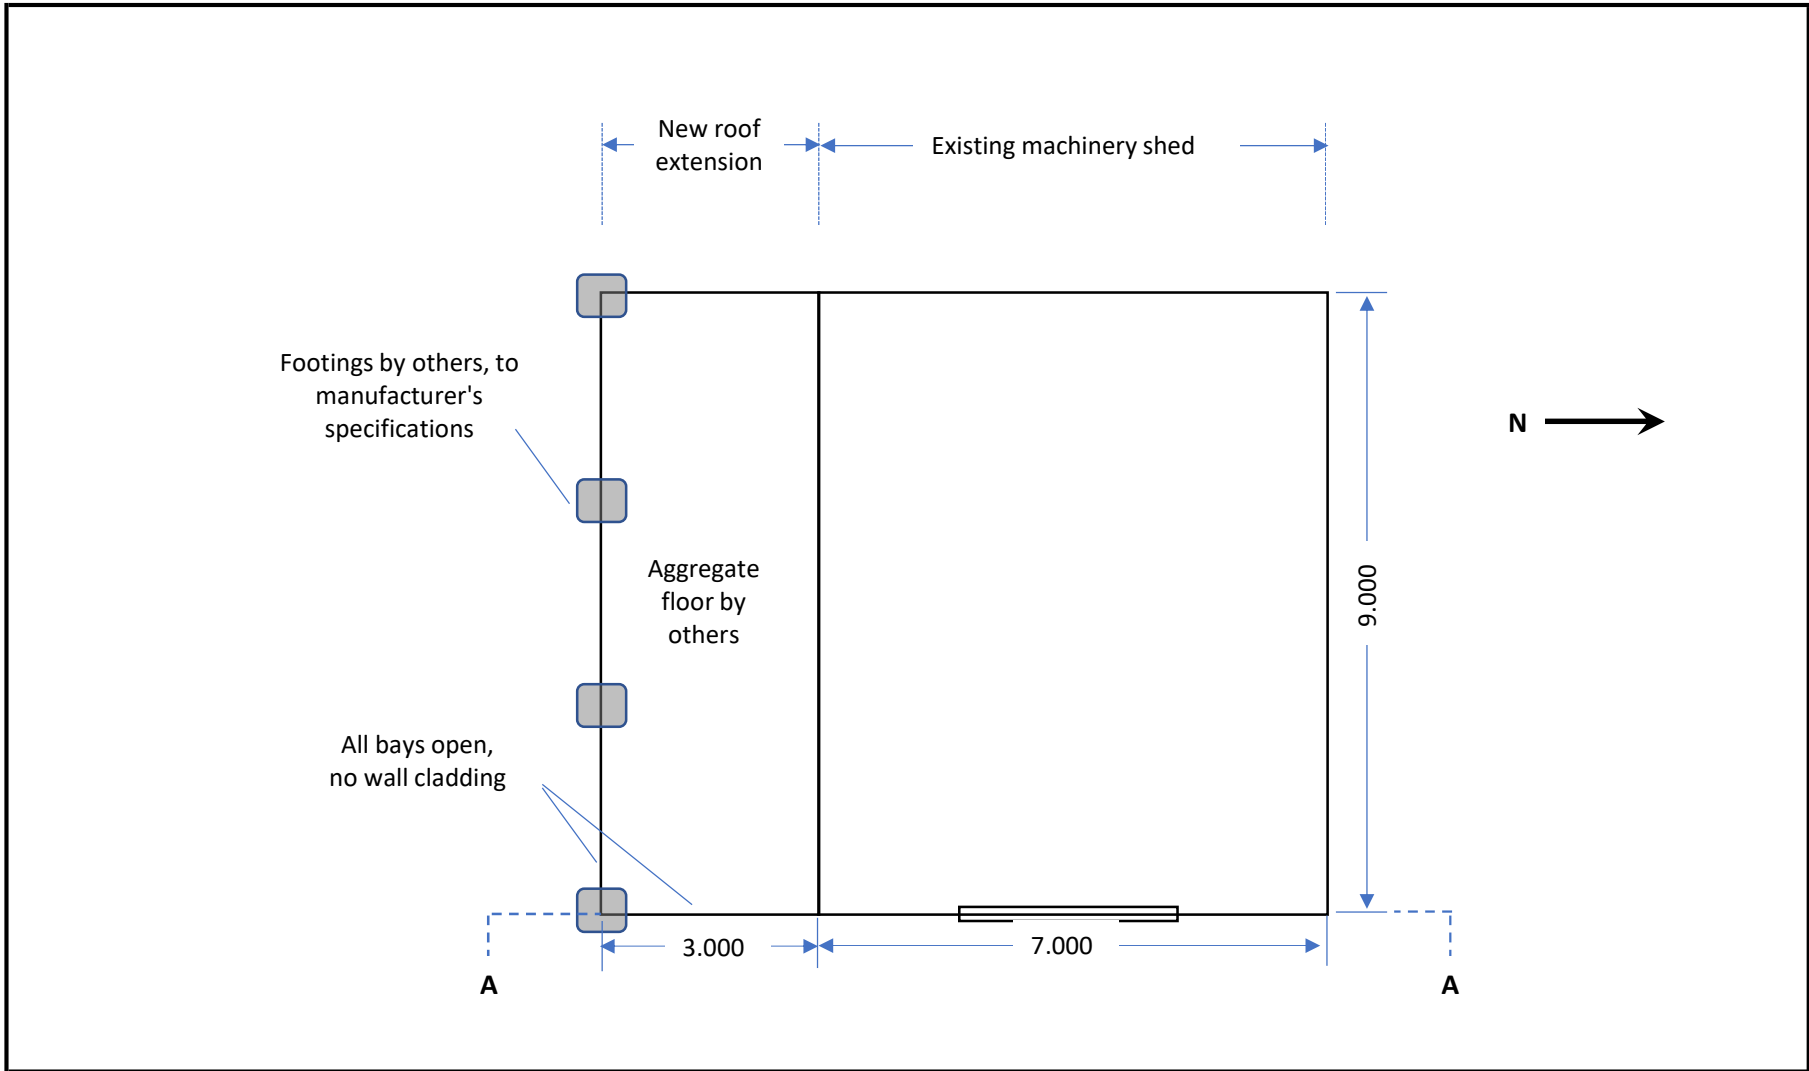

Birraview, 1212 Harolds Cross Road  
Harolds Cross NSW 2622

Proposed Shed Extension - Site Photo.

Scale: ##

Date: 21/02/2023

Drawn by: David Ayton

v1.1

Sheet: 1 of 4

Birraview, 1212 Harolds Cross Road		Proposed Shed Extension - plan view.	
Harolds Cross NSW 2622			
Scale: ##	Date: 21/02/2023	Drawn by: David Ayton	v1.1
		Sheet: 2 of 4	

Birraview, 1212 Harolds Cross Road		Proposed Shed Extension - side view A-A.	
Harolds Cross NSW 2622			
Scale: ##	Date: 21/02/2023	Drawn by: David Ayton	v1.1
			Sheet: 3 of 4

Birraview, 1212 Harolds Cross Road  
Harolds Cross NSW 2622

Proposed Shed Extension - Detail around existing roof edge

Scale: ##

Date: 21/02/2023

Drawn by: David Ayton

v1.1

Sheet: 4 of 4