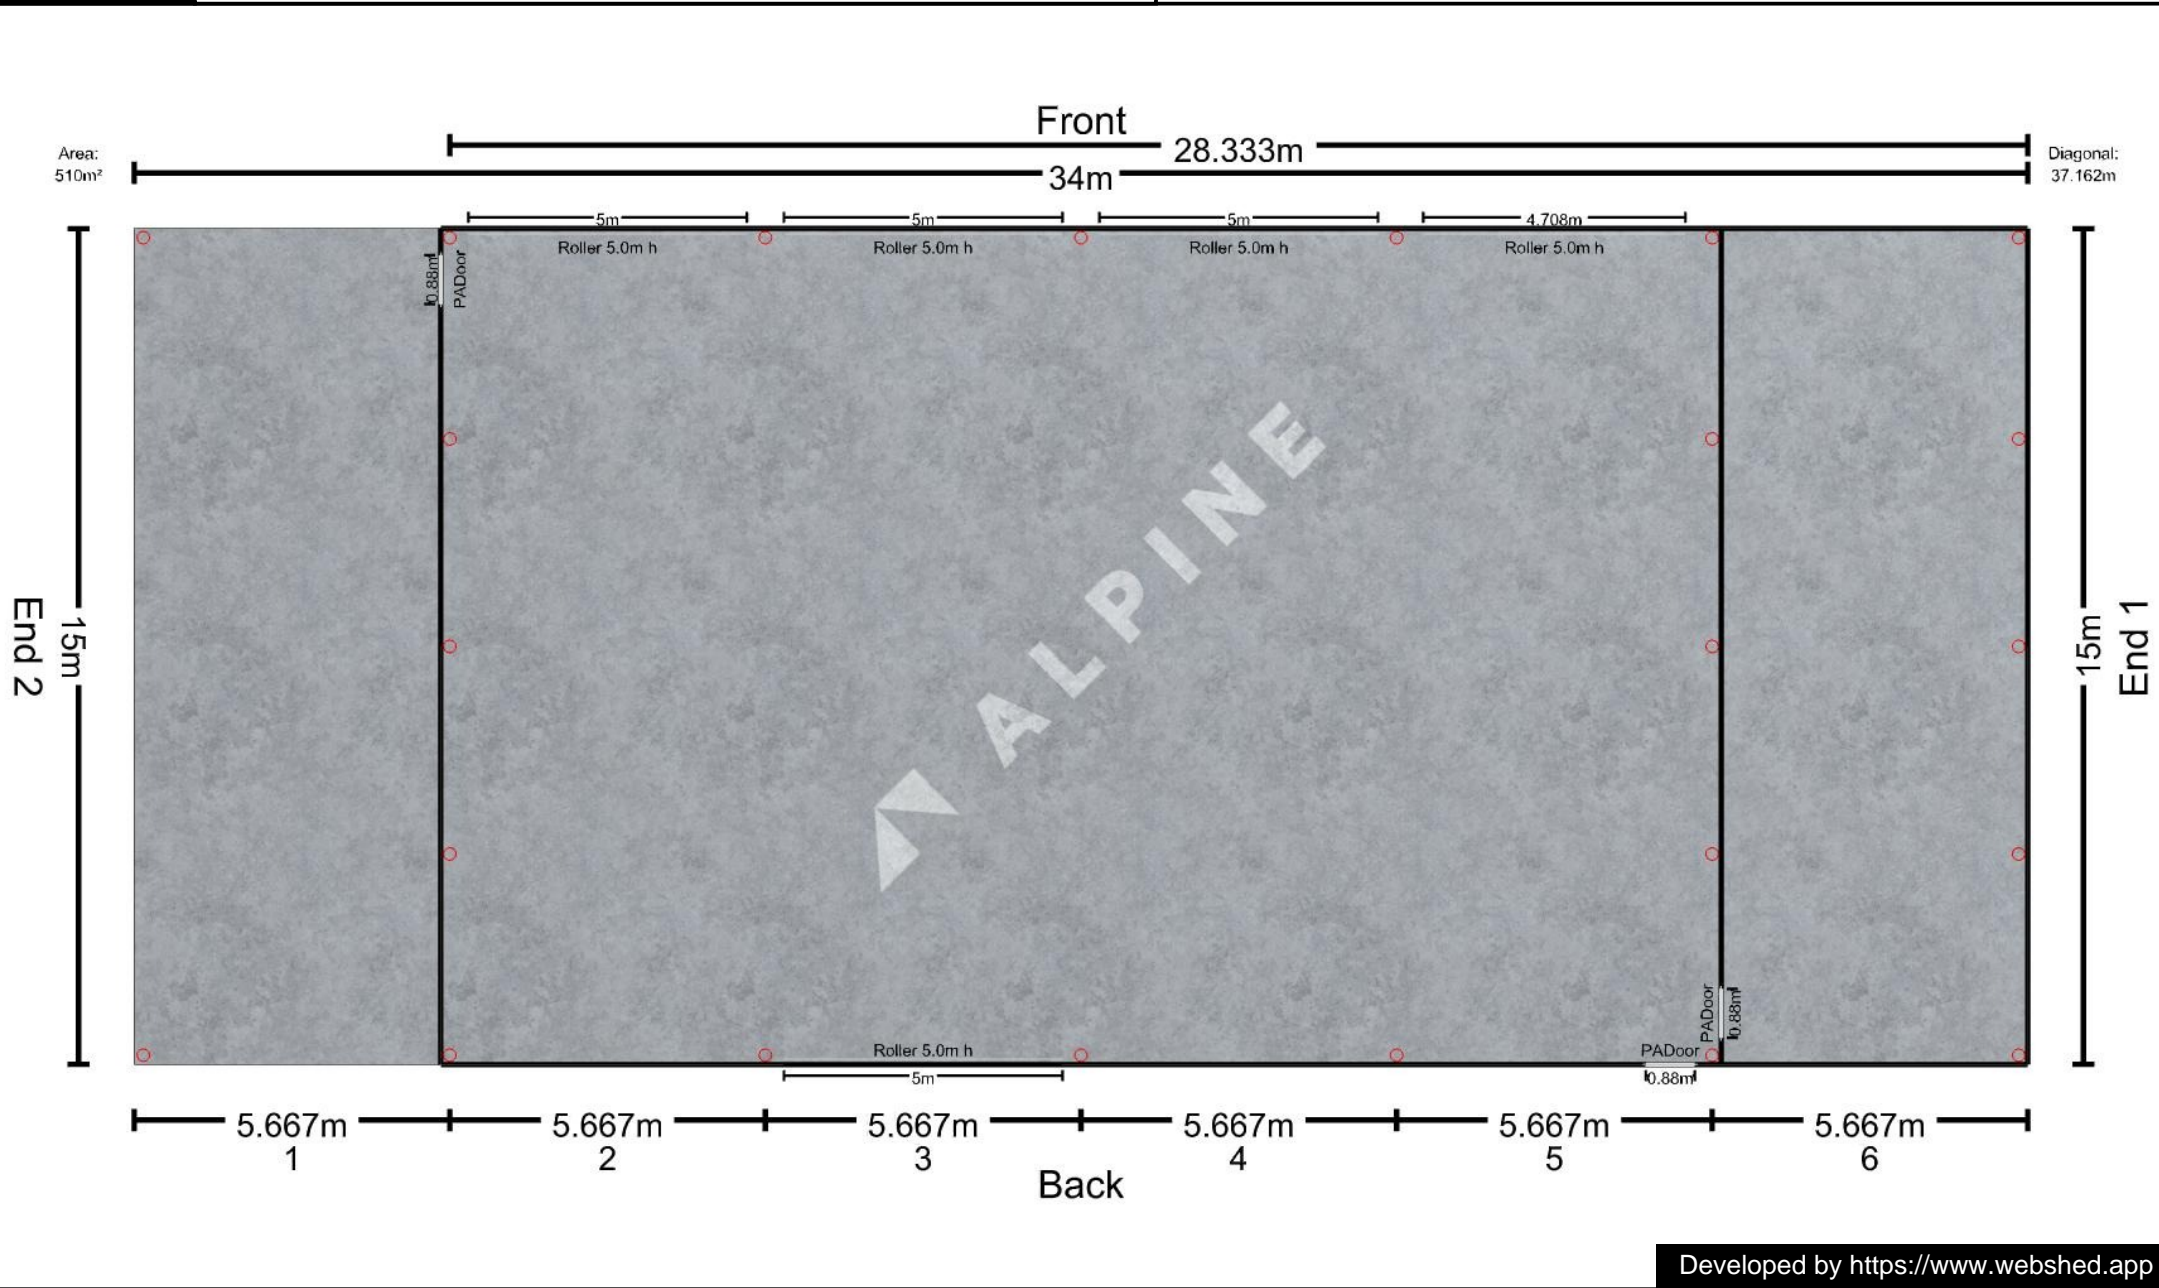

Elevations

View & Edit in 3D: <https://www.alpinebuildings.co.nz/shed-configurator#uaoTEoKXVch/0>