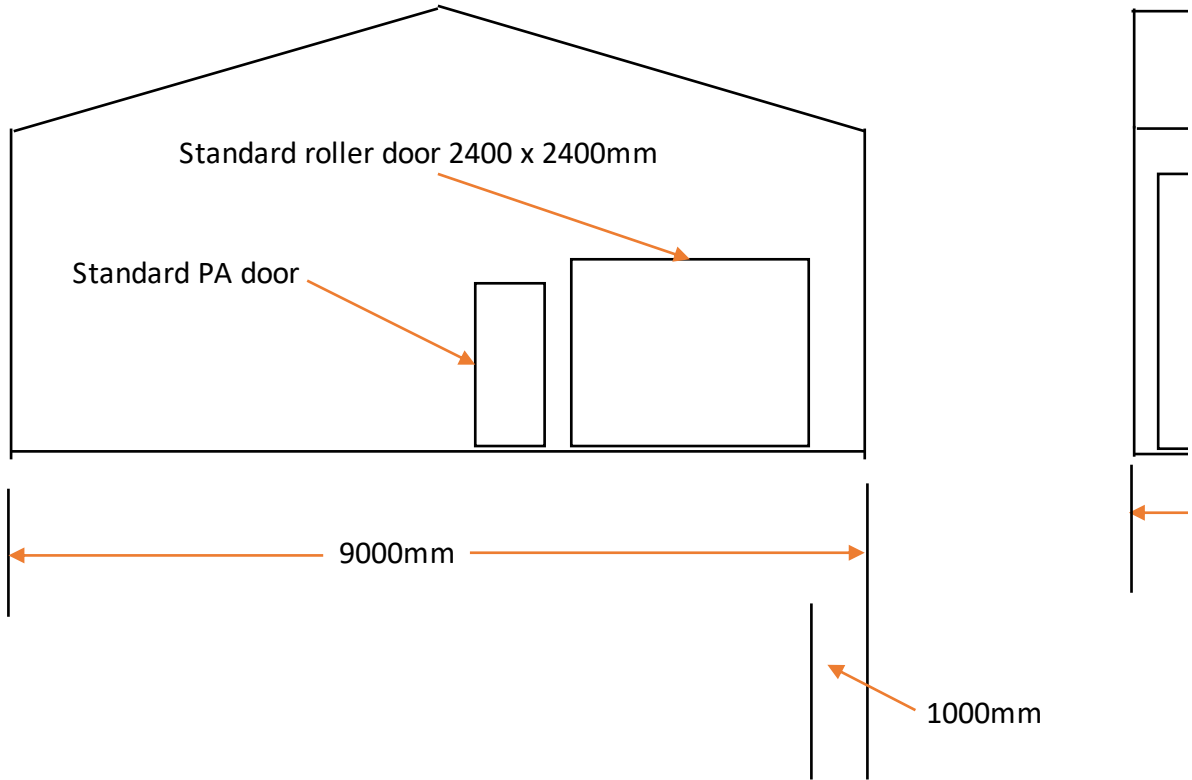

Site address: 2 Patersons Rd Bundaberg North
Roller doors with motors and remotes
No windows
Colour: White (everything)

This measurement can change to meet the required measurement to

› suit the doors