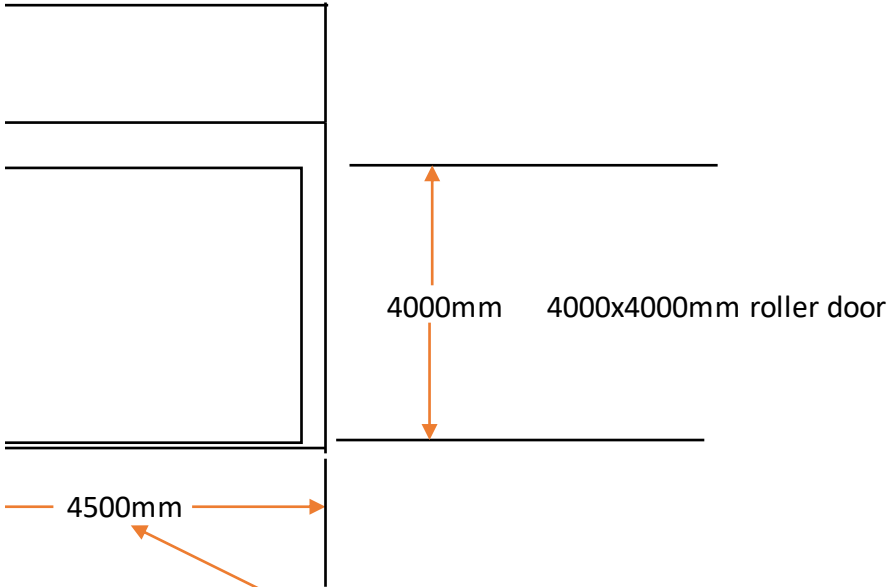

Site address: 2 Patersons Rd Bundaberg North
Roller doors with motors and remotes
No windows
Colour: White (everything)

This measurement can change to meet the required measurement to

› suit the doors