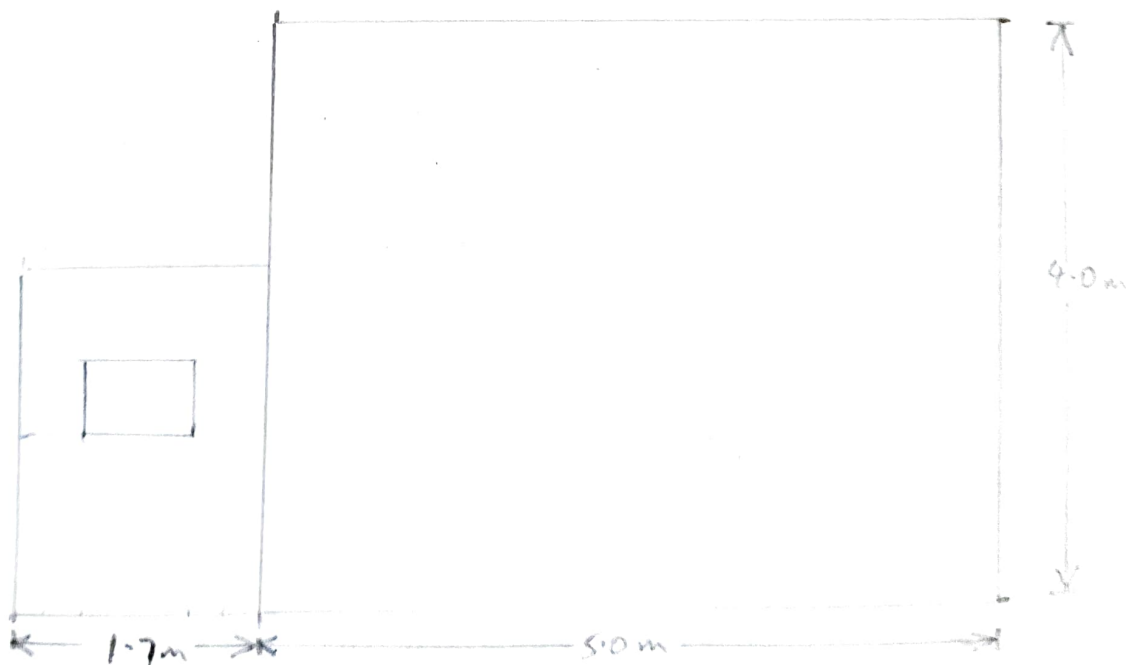

SHED / CRANNY PLAT

AT 6 PARAKEET PL, MULLUMBIMBY.
(HANSON JEONG - 0403-821171
hansonjeong@gmail.com).

1/3

FRONT ELEVATION (FACING NTH)

BACK ELEVATION (FACING STH)

3D VIEW: RIGHT ELEVATION

(NOT TO SCALE)

(FROM EAST)

RIGHT ELEVATION (FACING EAST)

LEFT ELEVATION (FACING WEST)

SHED / EXPANDED DWELLING
MODULE

3/3

3D VIEW : LEFT ELEVATION