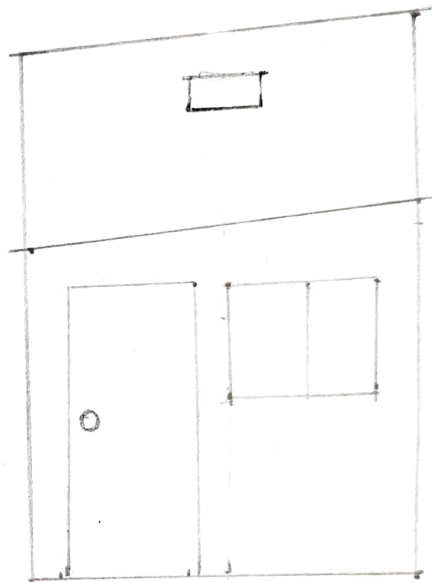

SHED / CRANNY PLAT

AT 6 PARAKEET PL, MULLUMBIMBY.
(HANSON JEONG - 0403-821171
hansonjeong@gmail.com).

1/3

FRONT ELEVATION (FACING NTH)

BACK ELEVATION (FACING STH)

3D VIEW: RIGHT ELEVATION

(NOT TO SCALE)

(FROM EAST)

RIGHT ELEVATION (FACING EAST)

LEFT ELEVATION (FACING WEST)

SHED / EXPANDED DWELLING
MODULE

3/3

3D VIEW : LEFT ELEVATION