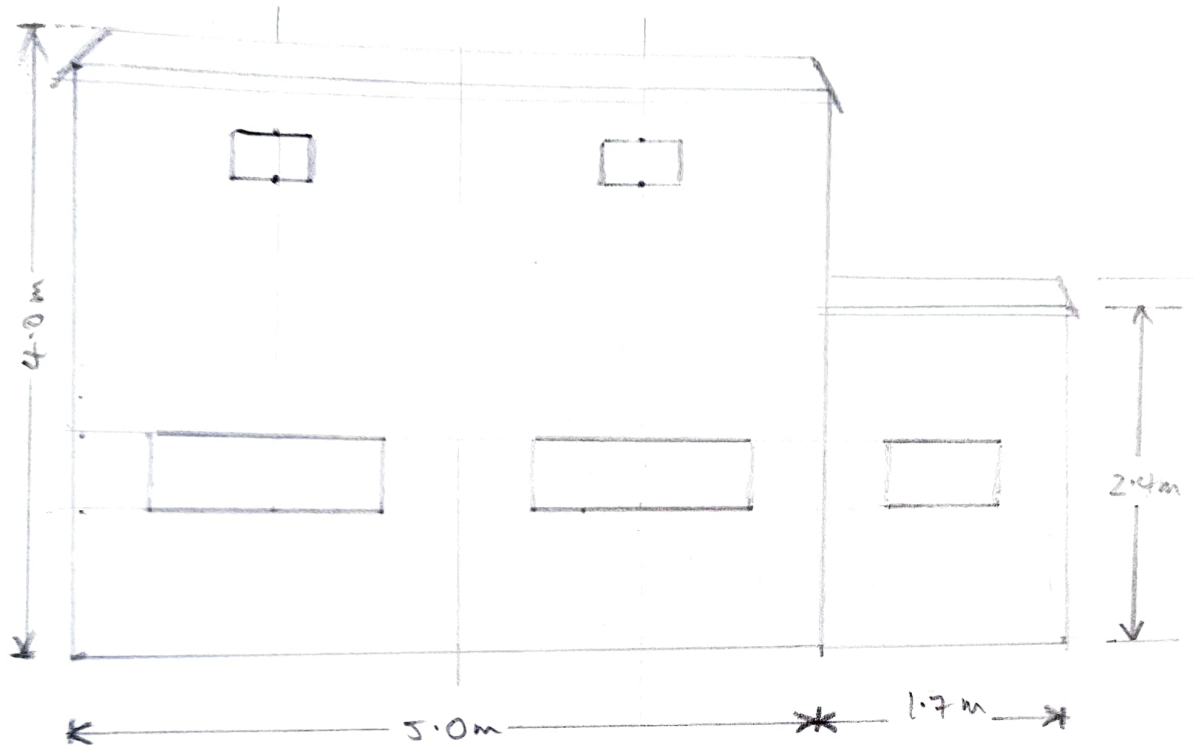

SHED / CRANNY PLAT

AT 6 PARAKEET PL, MULLUMBIMBY.
(HANSON JEONG - 0403-821171
hansonjeong@gmail.com).

1/3

FRONT ELEVATION (FACING NTH)

BACK ELEVATION (FACING STH)

3D VIEW: RIGHT ELEVATION

(NOT TO SCALE)

(FROM EAST)

RIGHT ELEVATION (FACING EAST)

LEFT ELEVATION (FACING WEST)

SHED / EXPANDED DWELLING
MODULE

3/3

3D VIEW : LEFT ELEVATION