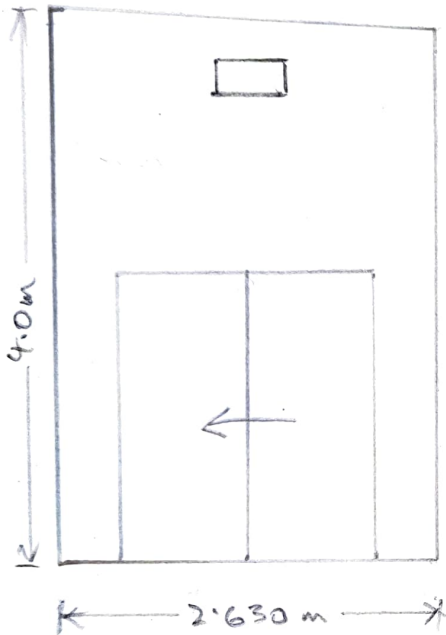

SHED / CRANNY PLAT

AT 6 PARAKEET PL, MULLUMBIMBY.
(HANSON JEONG - 0403-821171
hansonjeong@gmail.com).

1/3

FRONT ELEVATION (FACING NTH)

BACK ELEVATION (FACING STH)

3D VIEW: RIGHT ELEVATION

(NOT TO SCALE)

(FROM EAST)

RIGHT ELEVATION (FACING EAST)

LEFT ELEVATION (FACING WEST)

SHED / EXPANDED DWELLING
MODULE

3/3

3D VIEW : LEFT ELEVATION