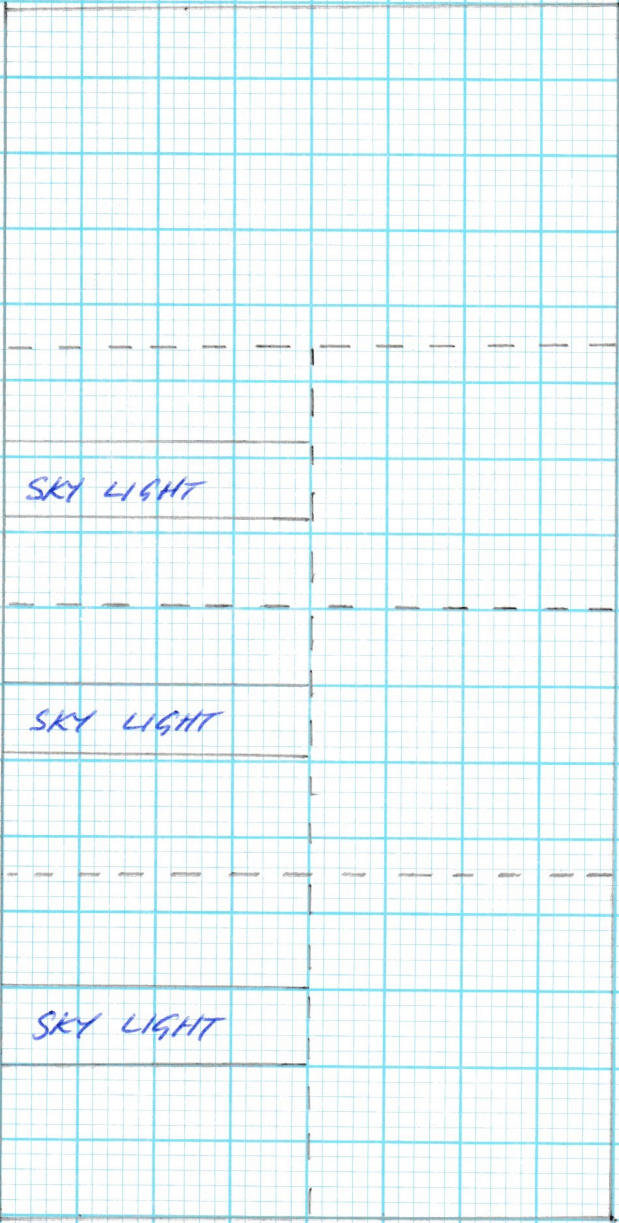

SK : SKY LIGHT

COLOUR BEND  
TO THE REAR  
16M

REAR VIEW

PLAN