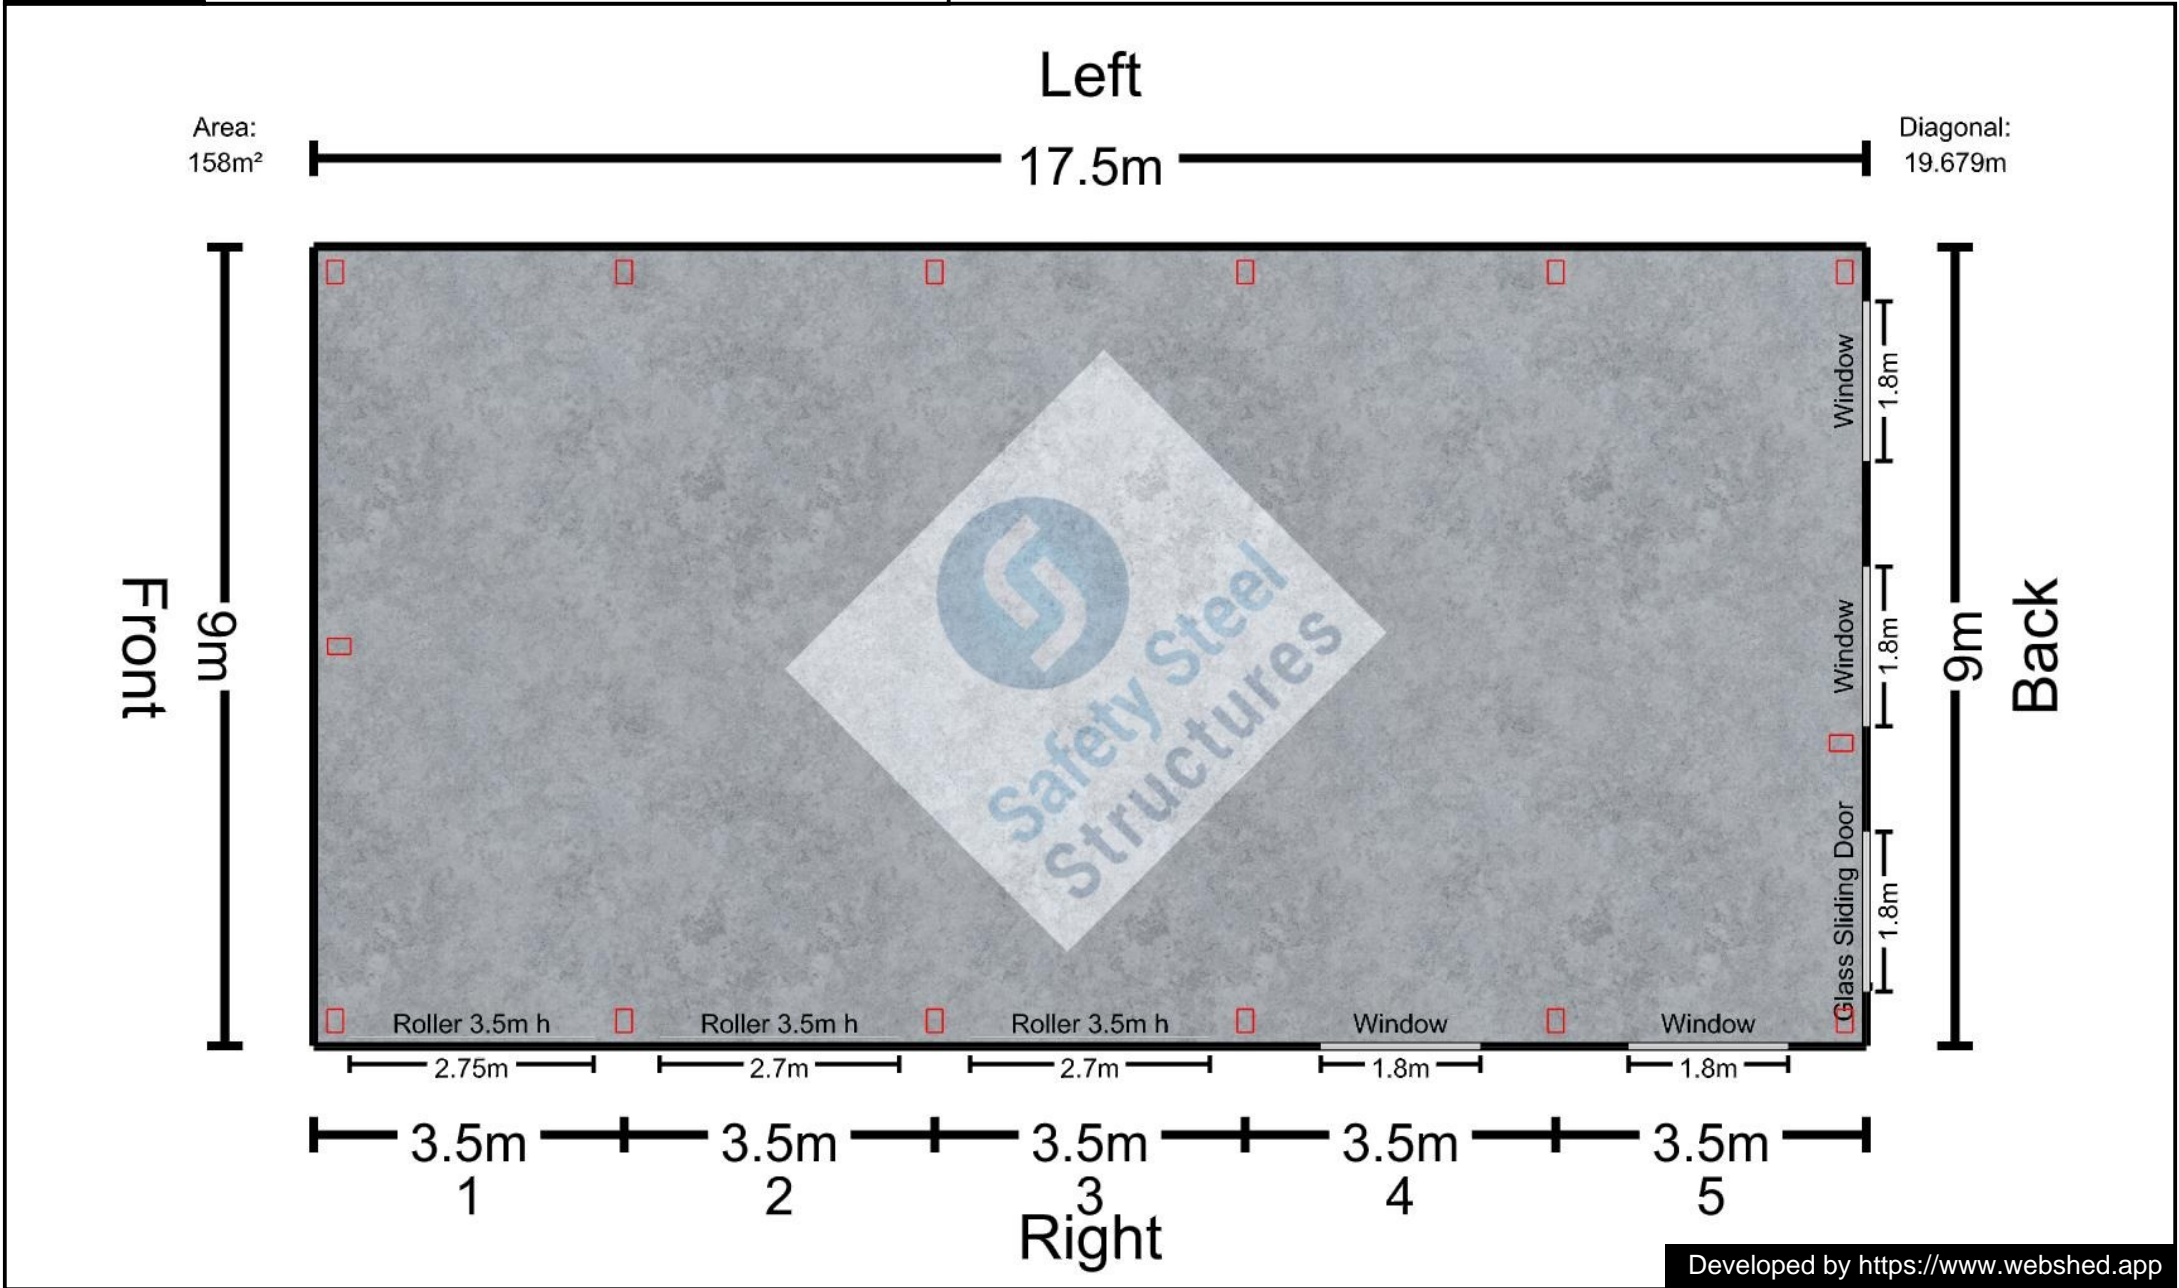

3D View [View & Edit in 3D: https://shed.safetysteel.com.au/#6ErEqzQ2jO5/0](https://shed.safetysteel.com.au/#6ErEqzQ2jO5/0)

Floor Plan [View & Edit in 3D: https://shed.safetysteel.com.au/#6ErEqzQ2jO5/0](https://shed.safetysteel.com.au/#6ErEqzQ2jO5/0)

Elevations [View & Edit in 3D: https://shed.safetysteel.com.au/#6ErEqzQ2jO5/0](https://shed.safetysteel.com.au/#6ErEqzQ2jO5/0)

Left

Front

Back

Right