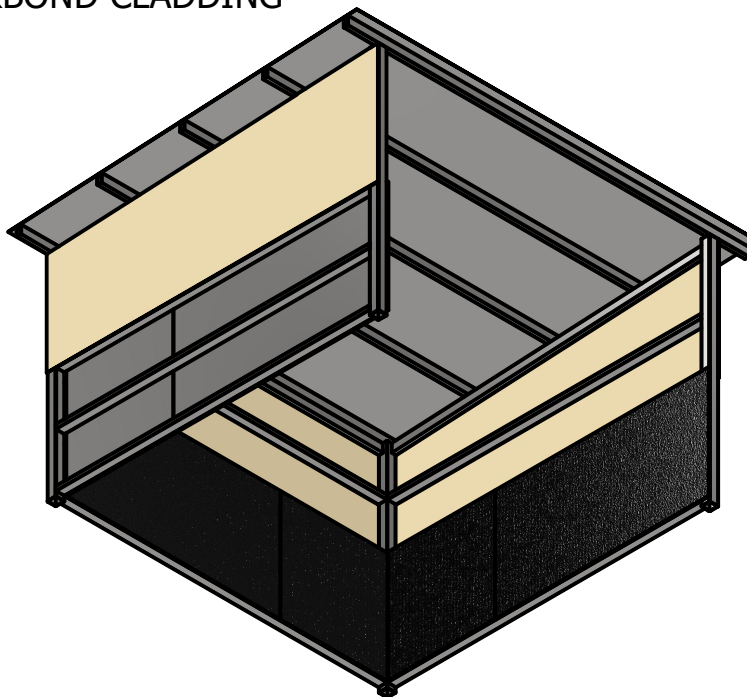

FULL RANGE OF COLORBOND CLADDING

FULLY GALVANIZED FRAME

12MM HDPE BOARDING

PARTS LIST		
ITEM	PART NUMBER	ITEM QTY
1	square shelter	1
2	AS 1163 - C350L0 100x100x5.0 SHS - 2400	2
3	AS 1163 - C350L0 100x100x5.0 SHS - 2594.96	2
4	AS 1163 - C350L0 100x50x3.0 RHS - 4500	5
5	FULL PLASTIC SHEET	3
6	HALF PLASTIC SHEET	3
7	ROOF SHEET	1
8	BACK WALL	1
9	SIDE SHEETS	2
10	AS 1163 - C350L0 100x50x3.0 RHS - 3620	5
11	AS 1163 - C350L0 100x50x3.0 RHS - 3530.07	2
12	AS 1163 - C350L0 100x50x3.0 RHS - 3520	6
13	AS 1163 - C350L0 100x50x3.0 RHS - 3520.03	2