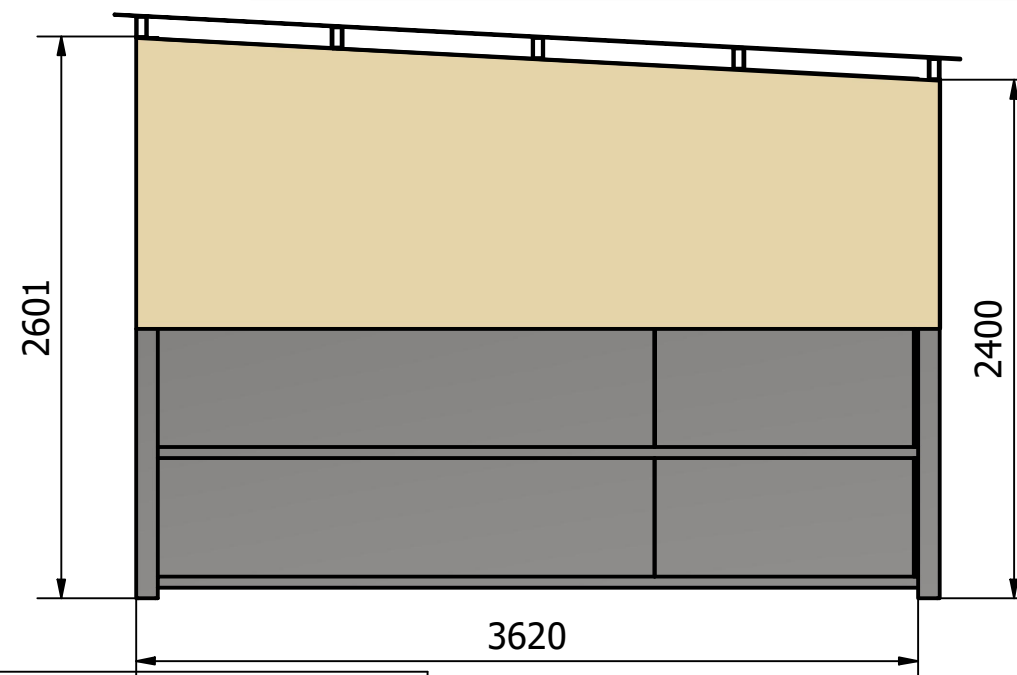

FULL RANGE OF COLORBOND CLADDING

FULLY GALVANIZED FRAME

12MM HDPE BOARDING

PARTS LIST		
ITEM	PART NUMBER	ITEM QTY
1	square shelter	1
2	AS 1163 - C350L0 100x100x5.0 SHS - 2400	2
3	AS 1163 - C350L0 100x100x5.0 SHS - 2594.96	2
4	AS 1163 - C350L0 100x50x3.0 RHS - 4500	5
5	FULL PLASTIC SHEET	3
6	HALF PLASTIC SHEET	3
7	ROOF SHEET	1
8	BACK WALL	1
9	SIDE SHEETS	2
10	AS 1163 - C350L0 100x50x3.0 RHS - 3620	5
11	AS 1163 - C350L0 100x50x3.0 RHS - 3530.07	2
12	AS 1163 - C350L0 100x50x3.0 RHS - 3520	6
13	AS 1163 - C350L0 100x50x3.0 RHS - 3520.03	2

3620

2601

2400

3620

FABRICATION NOTES:
IF IN DOUBT, ASK.
CHECK ALL MEASUREMENTS
REMOVE ALL SHARP EDGES