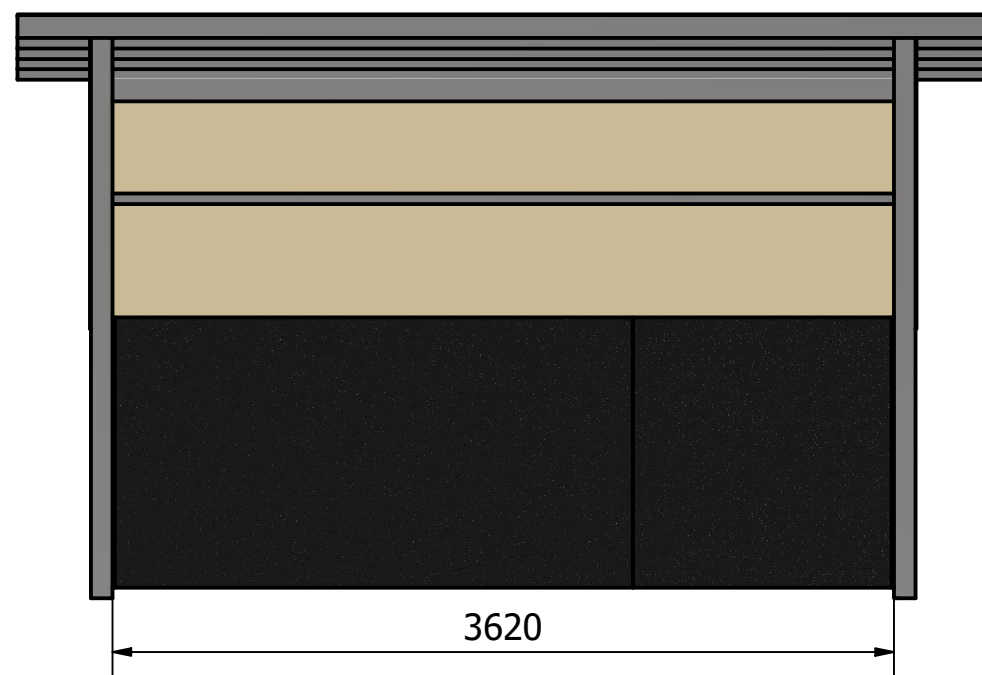

FULL RANGE OF COLORBOND CLADDING

FULLY GALVANIZED FRAME

12MM HDPE BOARDING

PARTS LIST		
ITEM	PART NUMBER	ITEM QTY
1	square shelter	1
2	AS 1163 - C350L0 100x100x5.0 SHS - 2400	2
3	AS 1163 - C350L0 100x100x5.0 SHS - 2594.96	2
4	AS 1163 - C350L0 100x50x3.0 RHS - 4500	5
5	FULL PLASTIC SHEET	3
6	HALF PLASTIC SHEET	3
7	ROOF SHEET	1
8	BACK WALL	1
9	SIDE SHEETS	2
10	AS 1163 - C350L0 100x50x3.0 RHS - 3620	5
11	AS 1163 - C350L0 100x50x3.0 RHS - 3530.07	2
12	AS 1163 - C350L0 100x50x3.0 RHS - 3520	6
13	AS 1163 - C350L0 100x50x3.0 RHS - 3520.03	2

3620

2601

2400

3620

FABRICATION NOTES:
IF IN DOUBT, ASK.
CHECK ALL MEASUREMENTS
REMOVE ALL SHARP EDGES