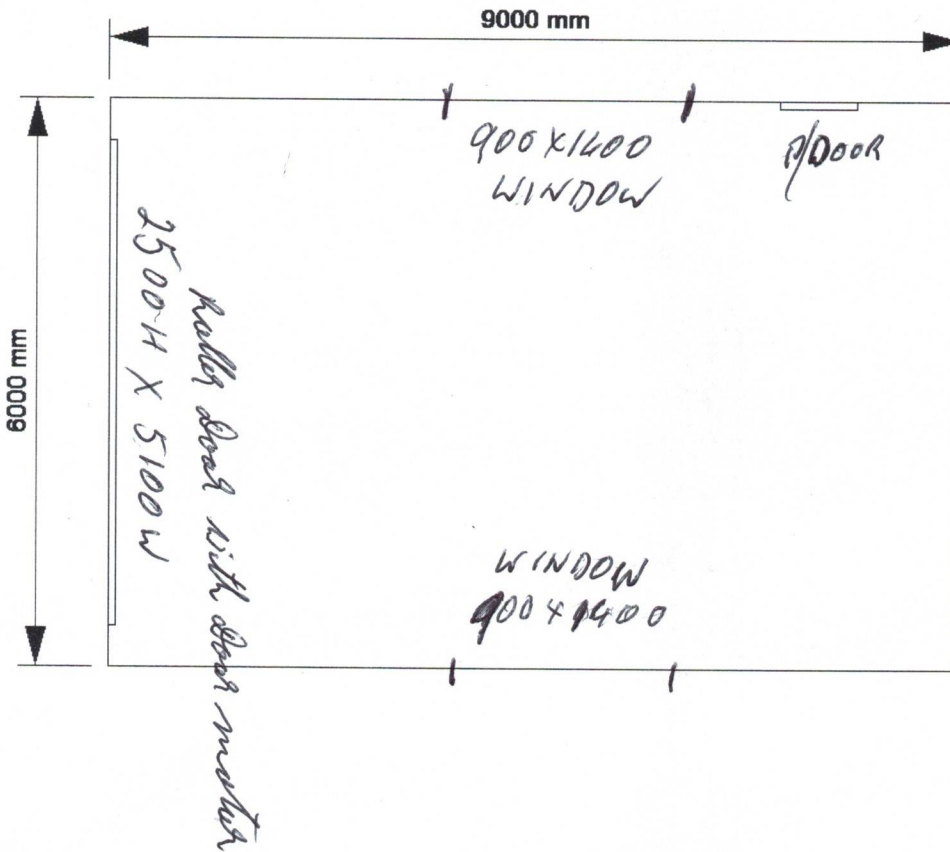

Allan Walter

0499279720

Email allanwalter1959@hotmail.com

1x 6m x 9m Shed with 3m gutter height.

2x 900mm x 1400 sliding windows

1x PA Door.

1x 2500 x 5100mm roller door

Air Cell Insulation for roof only.

Colour light grey walls white roof.