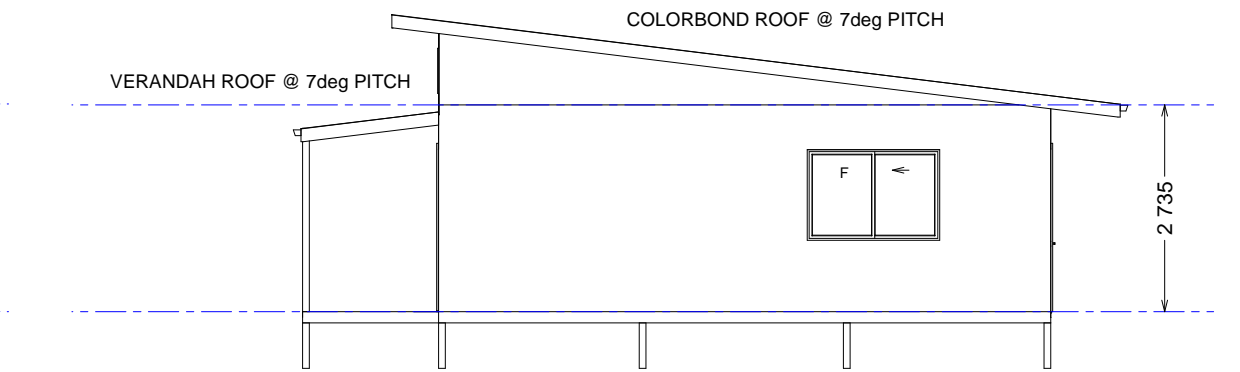

ELEVATION 1

ELEVATION 2

ELEVATION 3

ELEVATION 4

<p>STRAIGHT EDGE STEEL FRAME HOMES</p>	Job No.	Client	Job Location	Drawing Date	<p>COPYRIGHT 2021</p> <p>THESE DESIGNS ARE STRICTLY THE PROPERTY OF FOOTBOLT PTY LTD TRADING AS "STRAIGHT EDGE STEEL FRAME HOMES"</p> <p>Management Client</p> <p>Date Client</p>
	Dwg No.	ALEX SCOTT & CHLOE WILDER	MARGARET RIVER	ISSUED 19/08/2021	
	Scale			Drawn By SCOTT ELSLEY	
STEEL FRAME HOMES, COMMERCIAL BUILDINGS AND ADDITIONS.	35a Contour Drive, Mullaloo 6027 Ph 0416 167 553	Email : straightedge@iinet.net.au www.steelframedhomes.net.au			