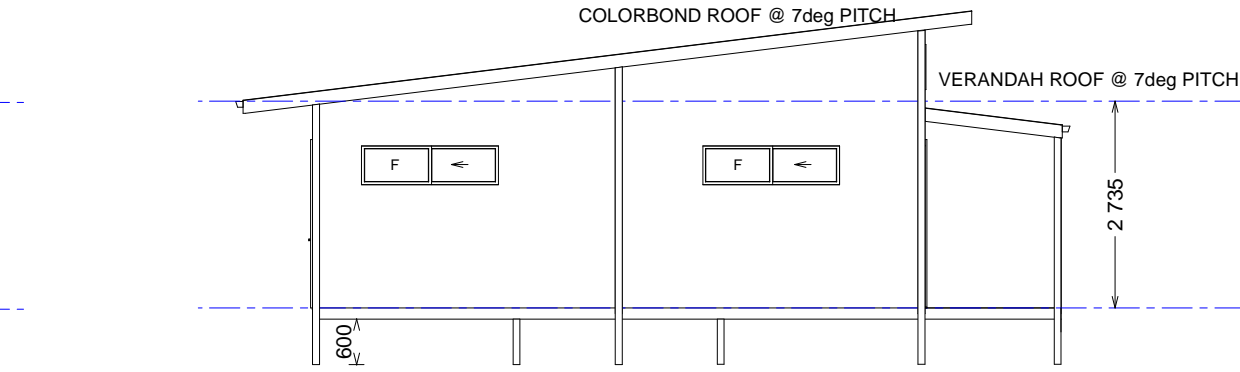

ELEVATION 1

ELEVATION 2

ELEVATION 3

ELEVATION 4

<p>STRAIGHT EDGE STEEL FRAME HOMES</p>	Job No.	Client	Job Location	Drawing Date	<p>COPYRIGHT 2021</p> <p>THESE DESIGNS ARE STRICTLY THE PROPERTY OF FOOTBOLT PTY LTD TRADING AS "STRAIGHT EDGE STEEL FRAME HOMES"</p> <p>Management Client</p> <p>Date Client</p>
	Dwg No.	ALEX SCOTT & CHLOE WILDER	MARGARET RIVER	ISSUED 19/08/2021	
	Scale			Drawn By SCOTT ELSLEY	
STEEL FRAME HOMES, COMMERCIAL BUILDINGS AND ADDITIONS.	35a Contour Drive, Mullaloo 6027 Ph 0416 167 553	Email : straightedge@iinet.net.au www.steelframedhomes.net.au			