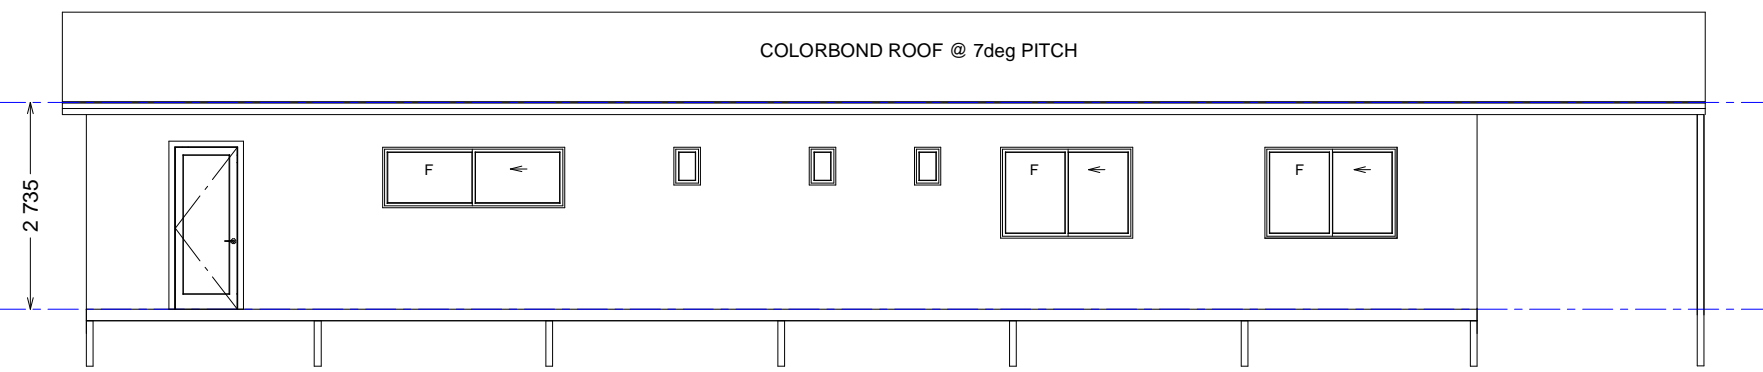

ELEVATION 1

ELEVATION 2

ELEVATION 3

ELEVATION 4

<p>STRAIGHT EDGE STEEL FRAME HOMES</p>	Job No.	Client	Job Location	Drawing Date	<p>COPYRIGHT 2021</p> <p>THESE DESIGNS ARE STRICTLY THE PROPERTY OF FOOTBOLT PTY LTD TRADING AS "STRAIGHT EDGE STEEL FRAME HOMES"</p> <p>Management Client</p> <p>Date Client</p>
	Dwg No.	ALEX SCOTT & CHLOE WILDER	MARGARET RIVER	ISSUED 19/08/2021	
	Scale			Drawn By SCOTT ELSLEY	
STEEL FRAME HOMES, COMMERCIAL BUILDINGS AND ADDITIONS.	35a Contour Drive, Mullaloo 6027 Ph 0416 167 553	Email : straightedge@iinet.net.au www.steelframedhomes.net.au			