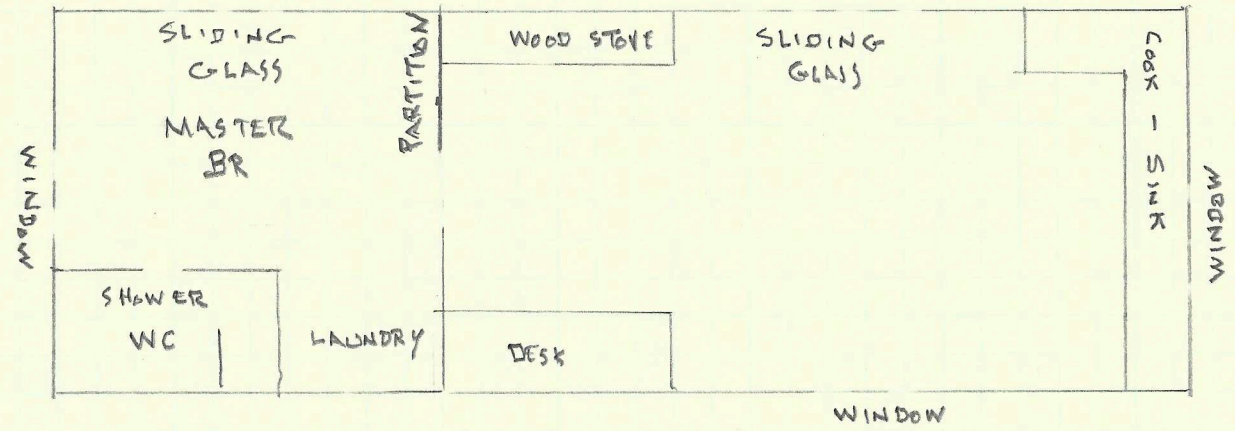

2 m

LIVEABLE SHED ROUGH LAYOUT #1

5 m x 15 m

- 3 WINDOWS
- 2 SLIDING GLASS DOOR
- SKYLIGHT