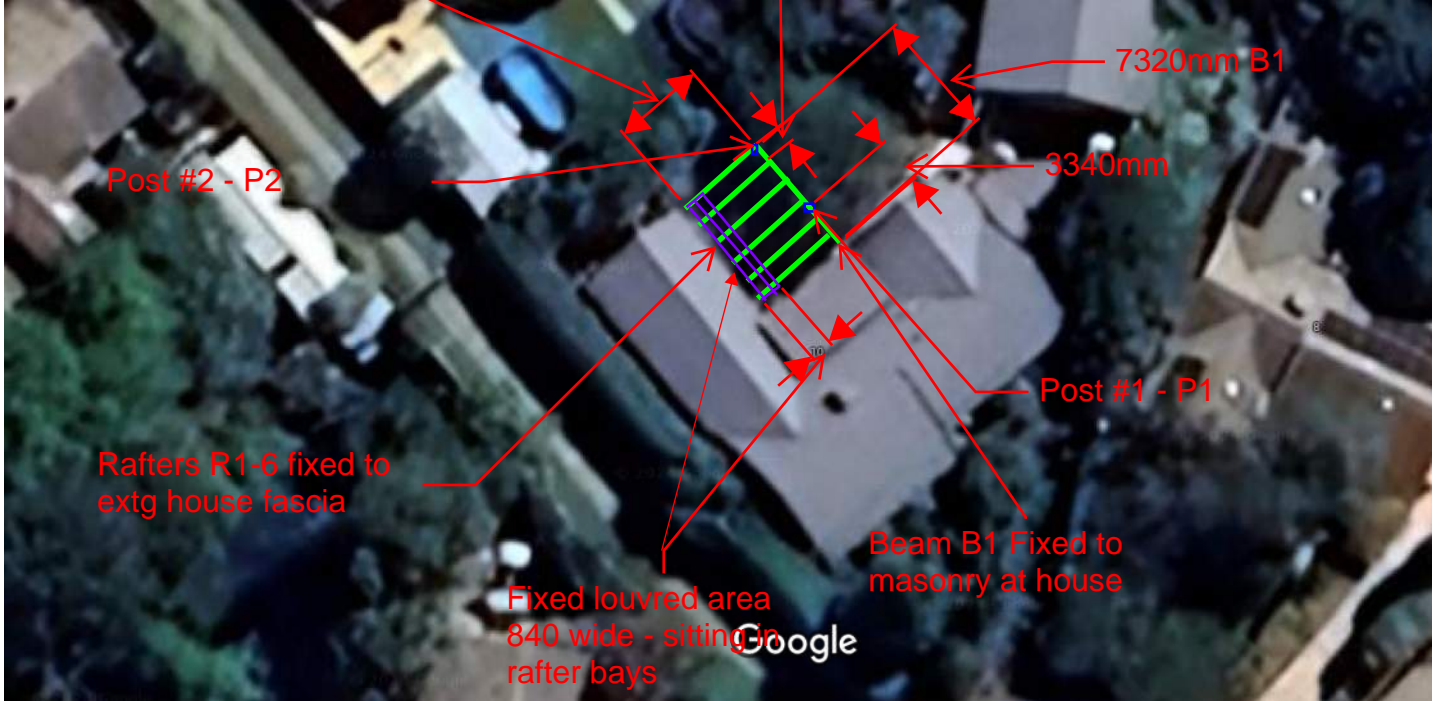

Revet Residence  
10 Lynd Place DOWNER ACT  
Open Pergola

Google Maps

6000mm - Rafters

Rafter Spacing 1390  
Centres R1-6

Map data ©2024, Map data ©2024 Google 5 m

FIXED LOW RES  
 - BLACK ~134Dx840  
 TYPICAL - SOFF.

OPEN  
 PERGOLA (NO ROOF)

ALL Rx AND Bx  
 100x50 SHS  
 WT-TBA.

P1+P2 - CONCRETE FOOTING 400x400x600  
 COLOUR - BLACK  
 HEIGHT = 2800mm.

OPEN PERGOLA #1