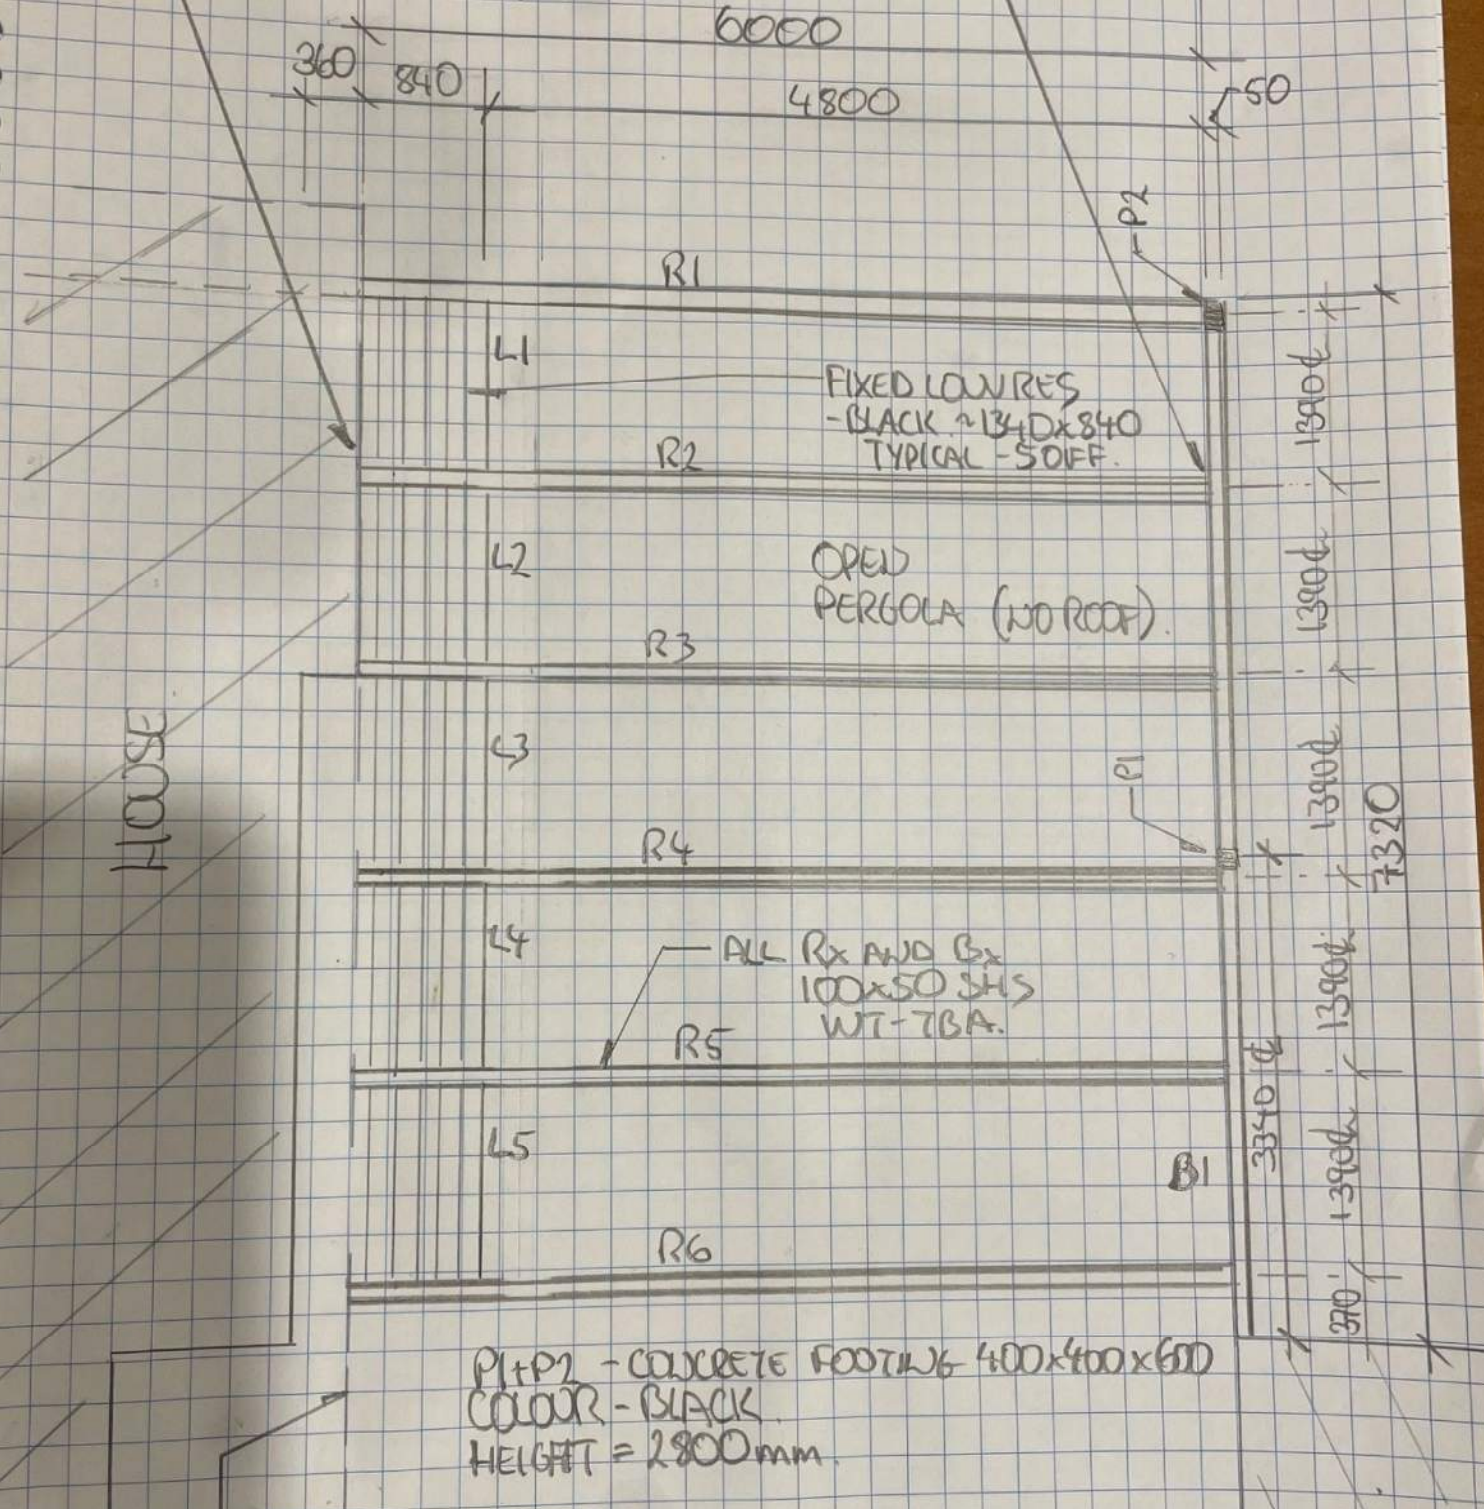

Revet Residence  
10 Lynd Place DOWNER ACT  
Open Pergola

Google Maps

6000mm - Rafters

Rafter Spacing 1390  
Centres R1-6

Map data ©2024, Map data ©2024 Google 5 m

FIXED LOW RES  
 - BLACK ~134Dx840  
 TYPICAL - SOFF.

OPEN  
 PERGOLA (NO ROOF)

ALL Rx AND Bx  
 100x50 SHS  
 WT-TBA.

P1+P2 - CONCRETE FOOTING 400x400x600  
 COLOUR - BLACK  
 HEIGHT = 2800mm.

OPEN PERGOLA #1