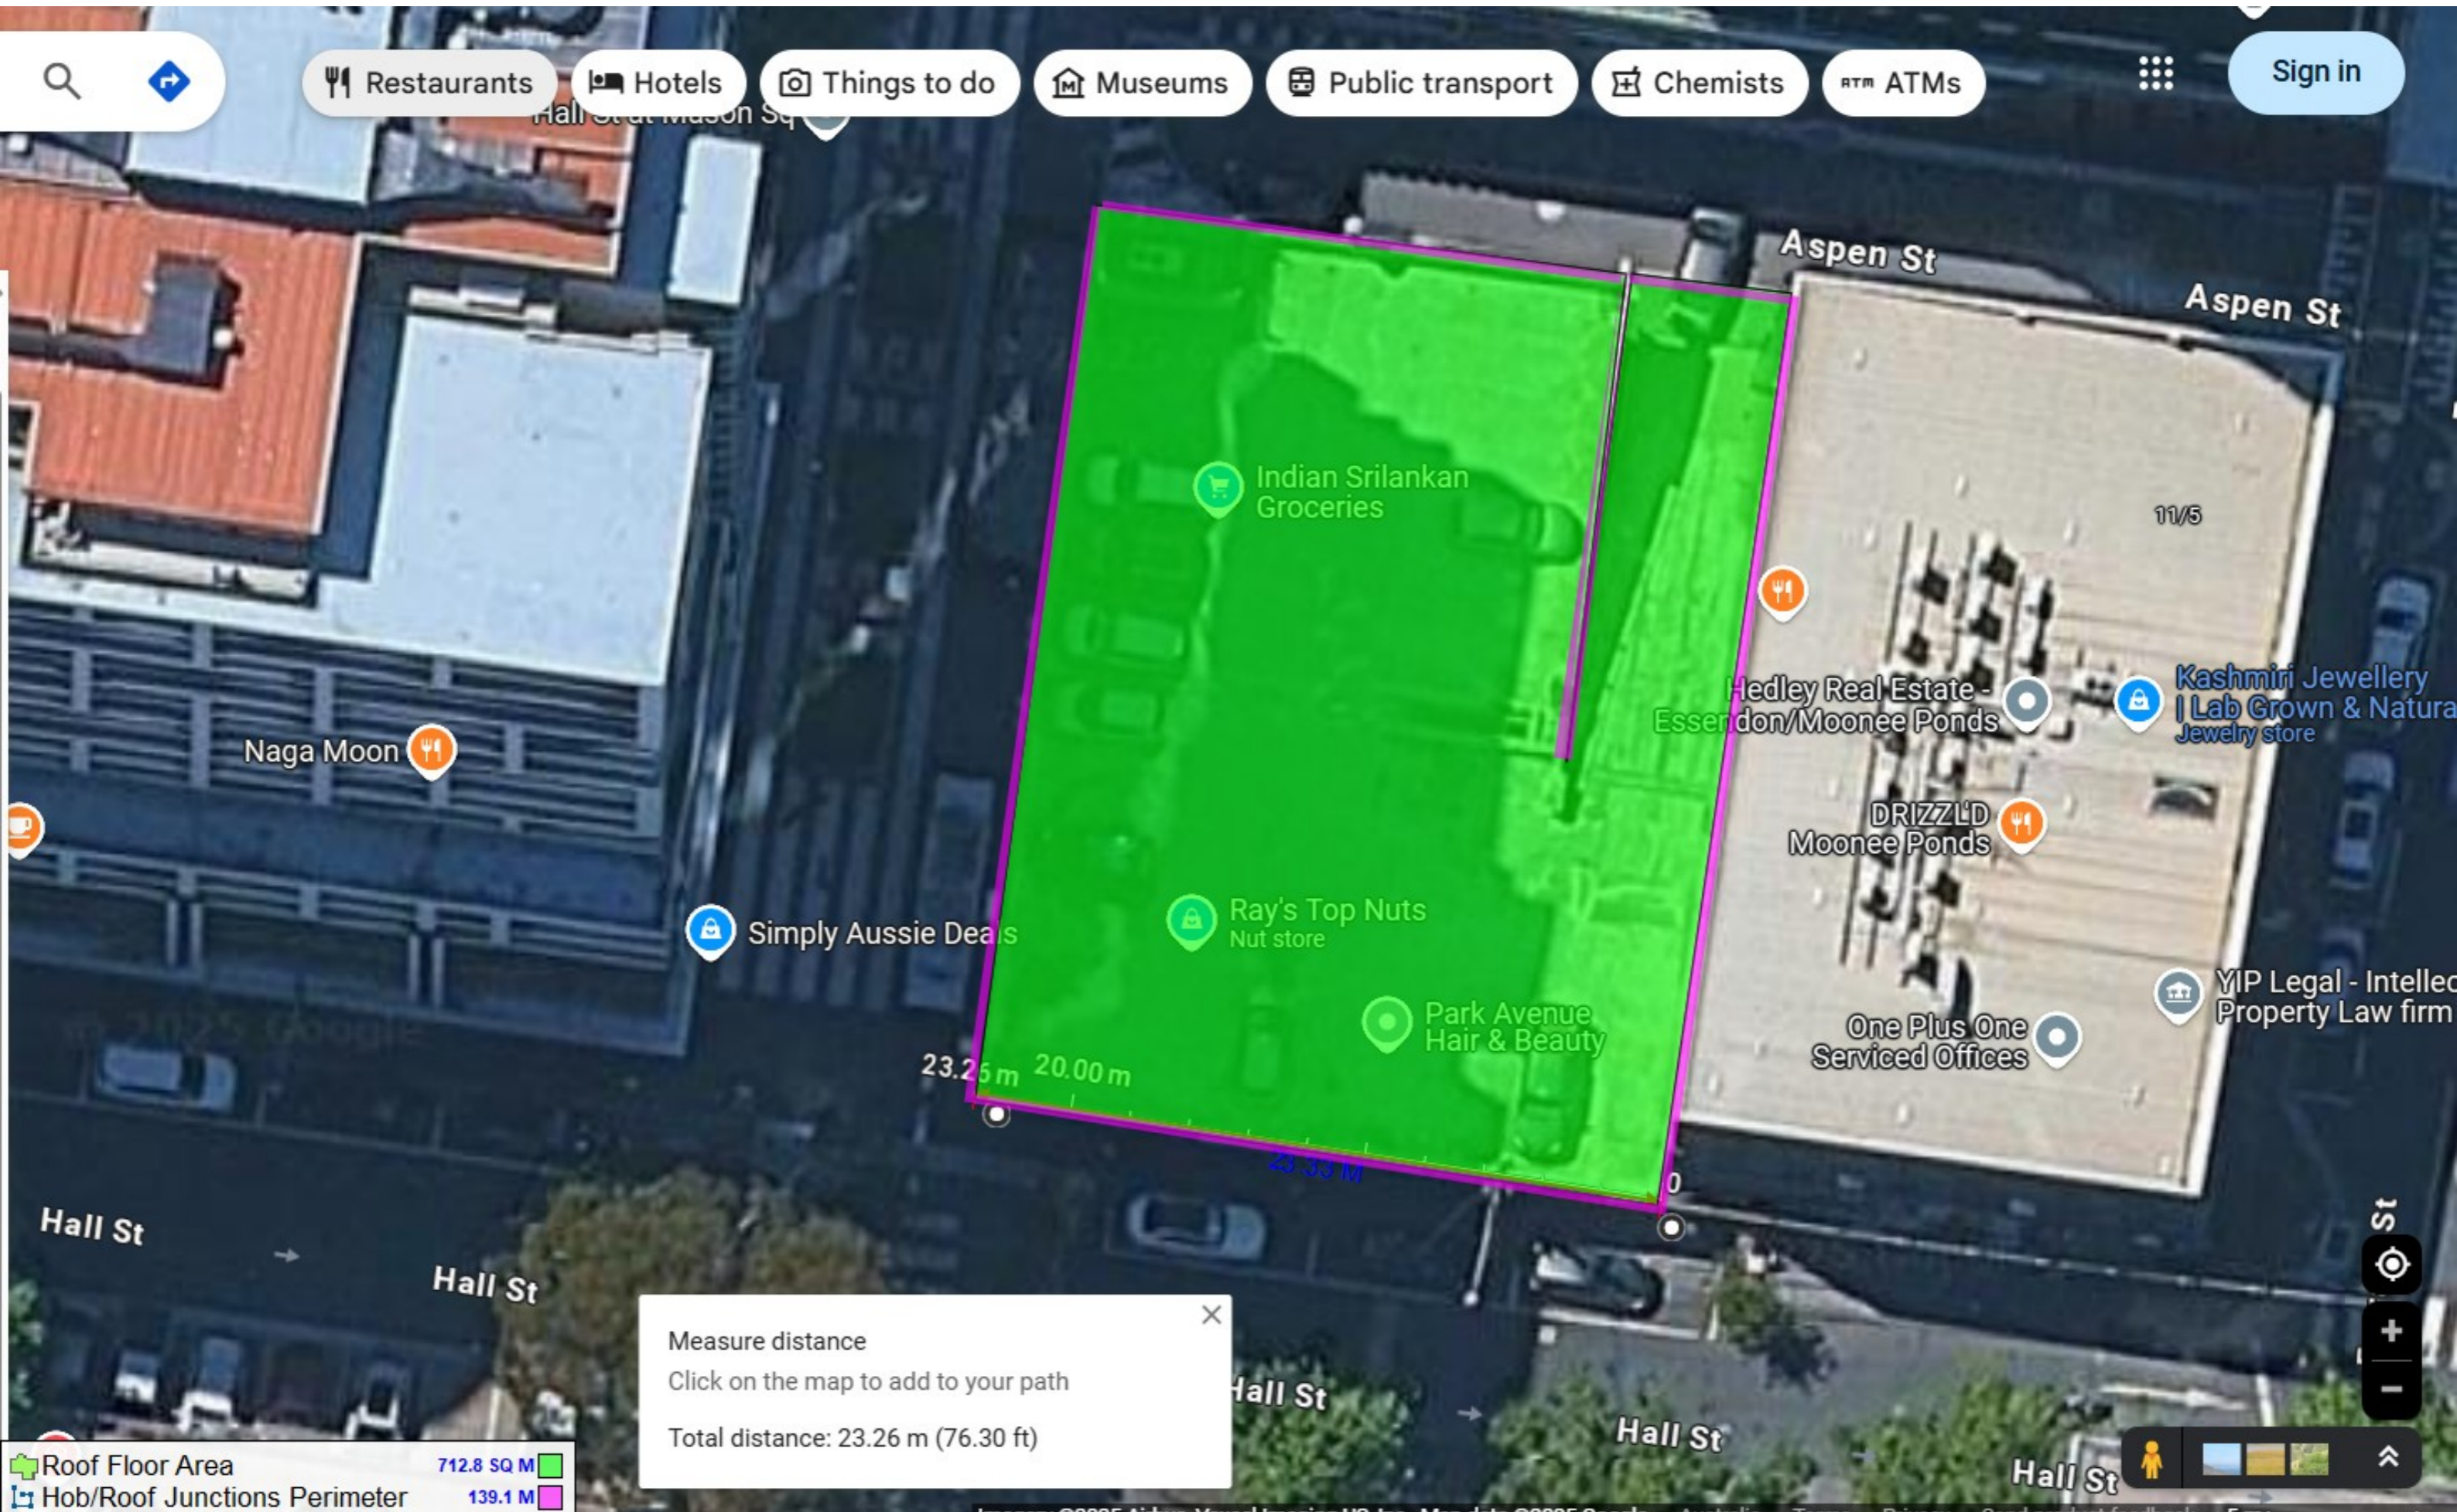

Measure distance ✕

Click on the map to add to your path

Total distance: 23.26 m (76.30 ft)

🏠 Roof Floor Area 712.8 SQ M 🟢
📏 Hob/Roof Junctions Perimeter 139.1 M 🟡