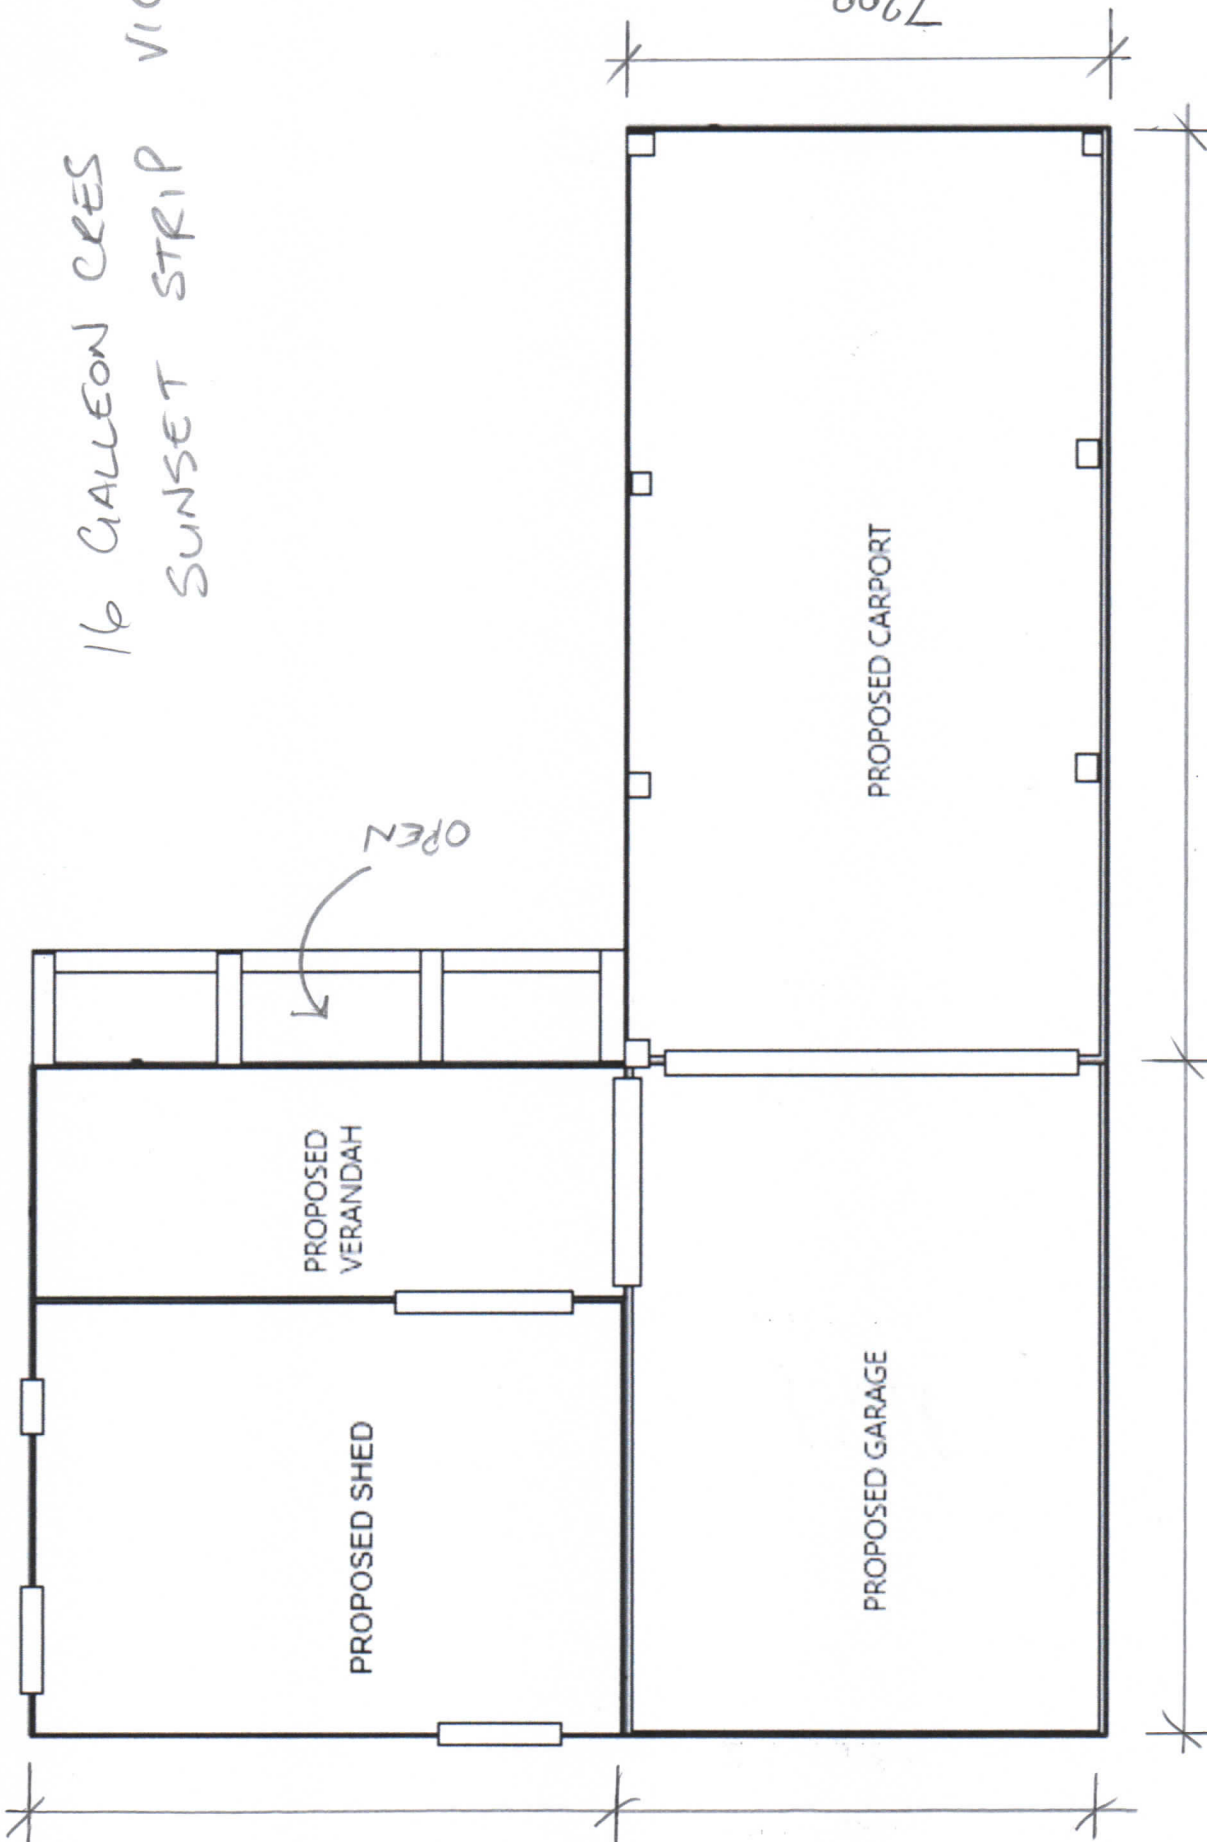

16 GALLEON CRES
SUNSET STRIP VIC

5600
3000
1000

6650

7200

7200

13000

8600

PROPOSED
VERANDAH

PROPOSED SHED

PROPOSED GARAGE

PROPOSED CARPORT

OPEN

16 GALLEON CRES
SUNSET STRIP. VIC.