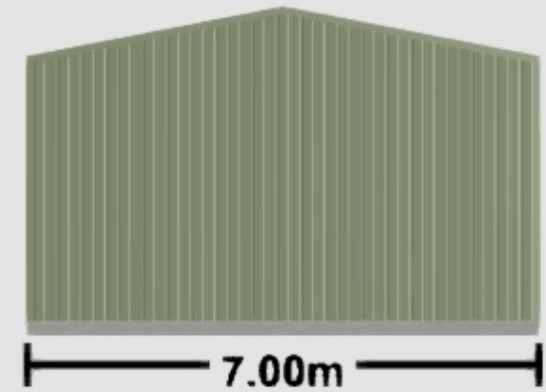

08 6230 2250

21 McCook St, Forrestdale 6112

<https://royssheds.com.au>

Left

Front

Back