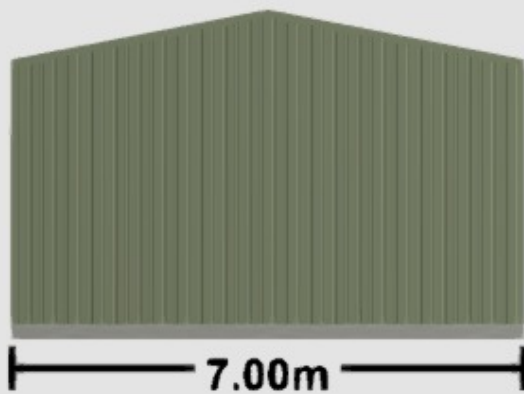

Back

Right

Roy's sheds Floor Plan

<https://webshed.royssheds.com.au/#29pXIY3C5xL/4>

08 6230 2250

21 McCook St, Forrestdale 6112

<https://royssheds.com.au>