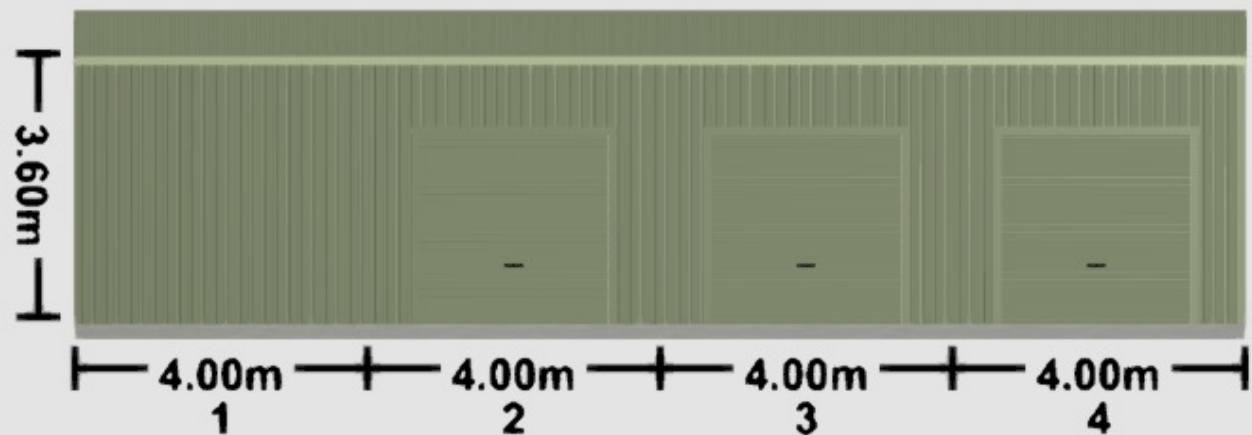

Back

Right

Roy's sheds Floor Plan

<https://webshed.royssheds.com.au/#29pXIY3C5xL/4>

08 6230 2250

21 McCook St, Forrestdale 6112

<https://royssheds.com.au>