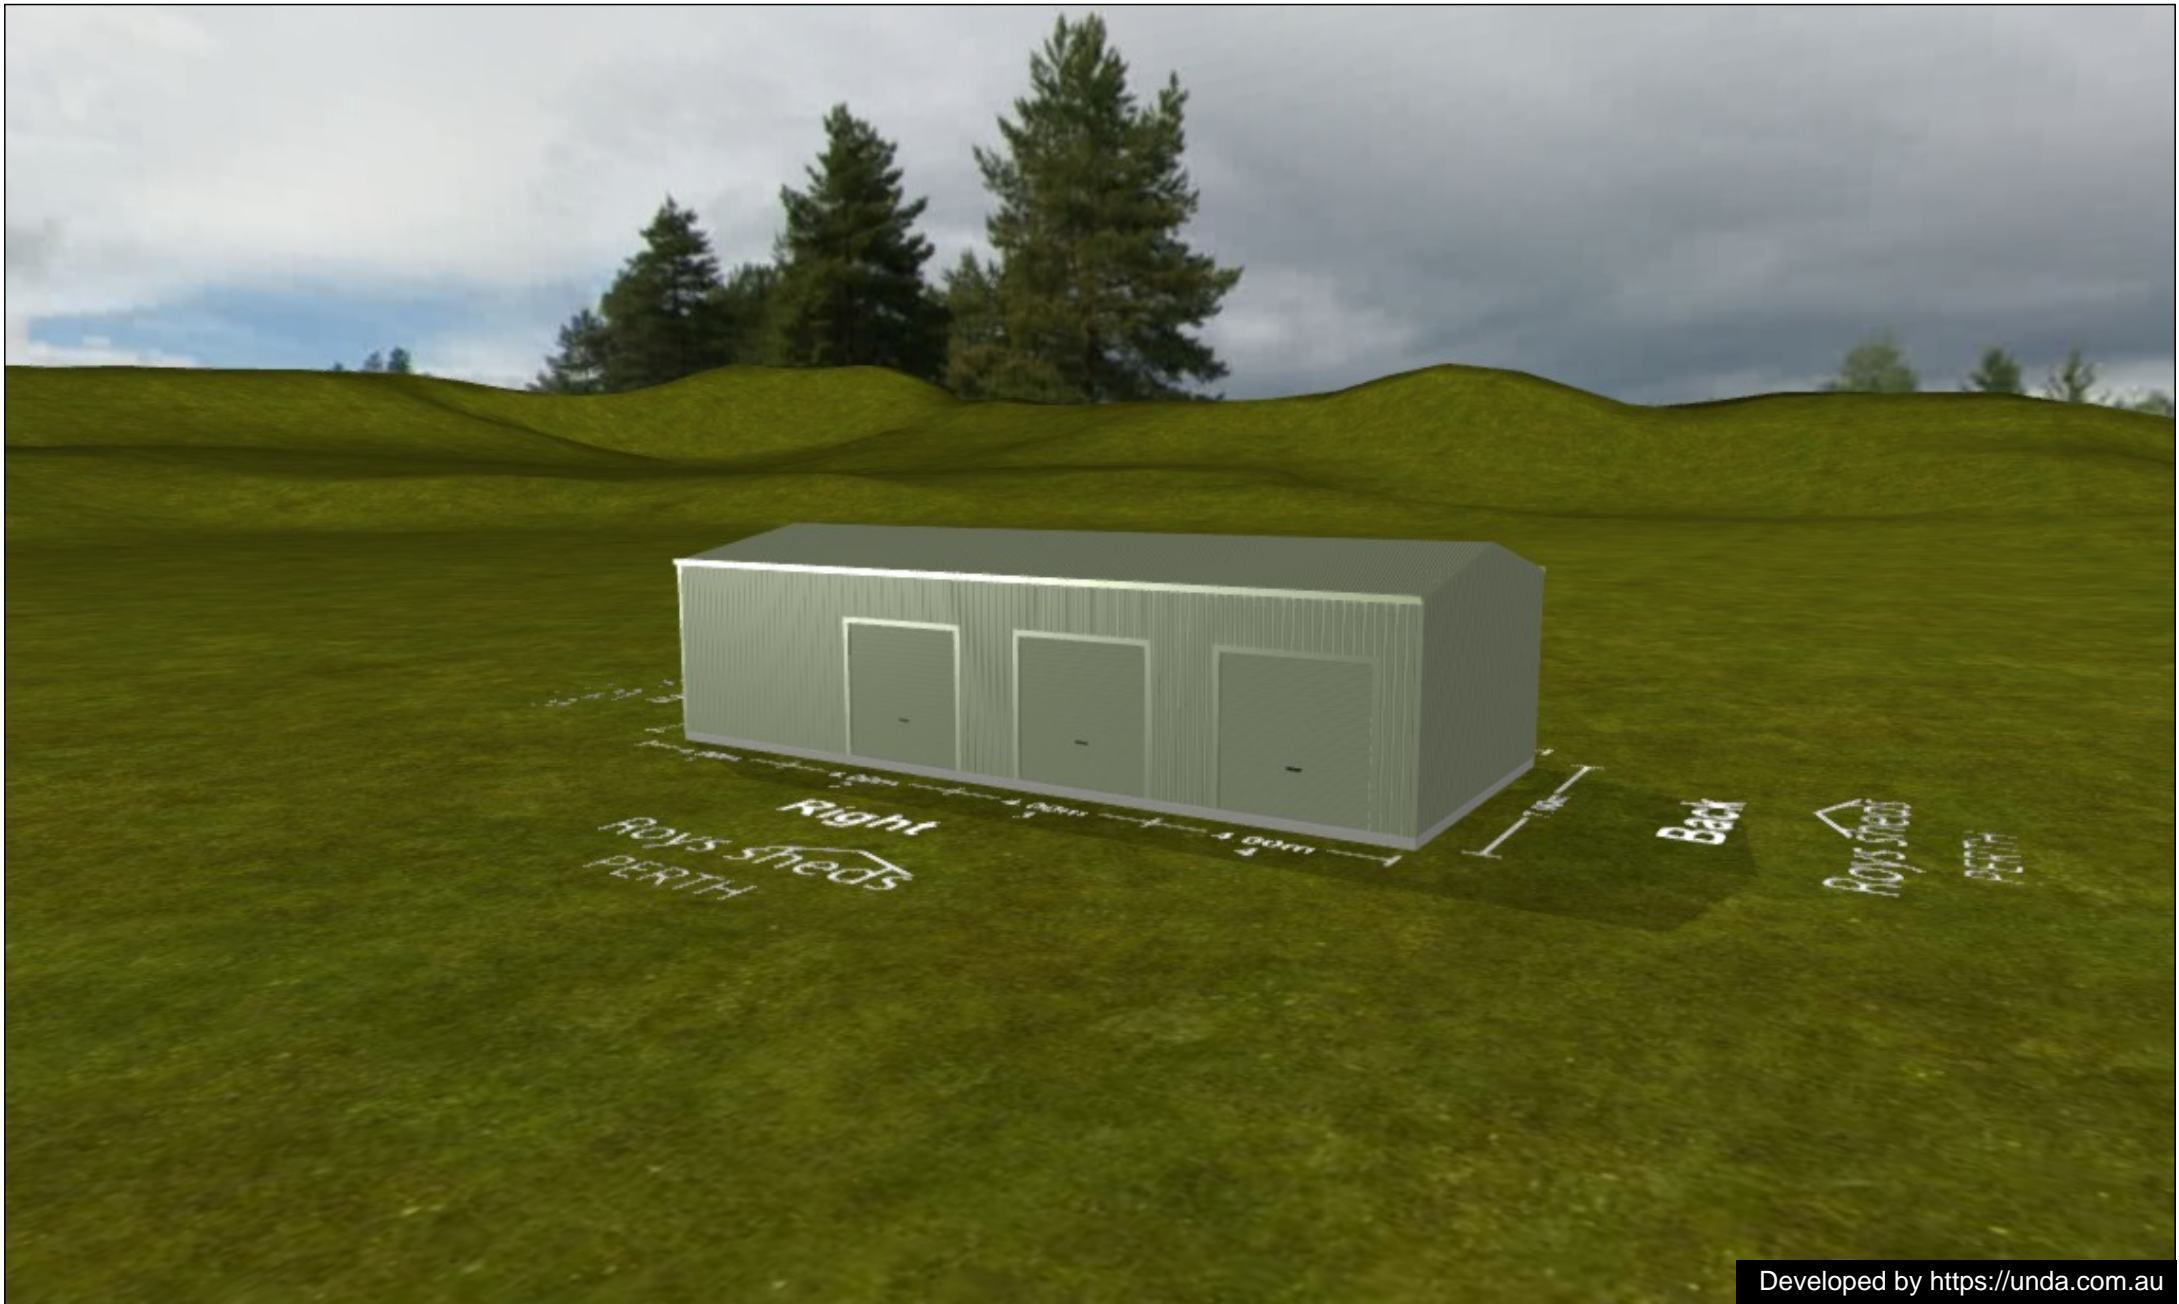

08 6230 2250

21 McCook St, Forrestdale 6112

<https://royssheds.com.au>