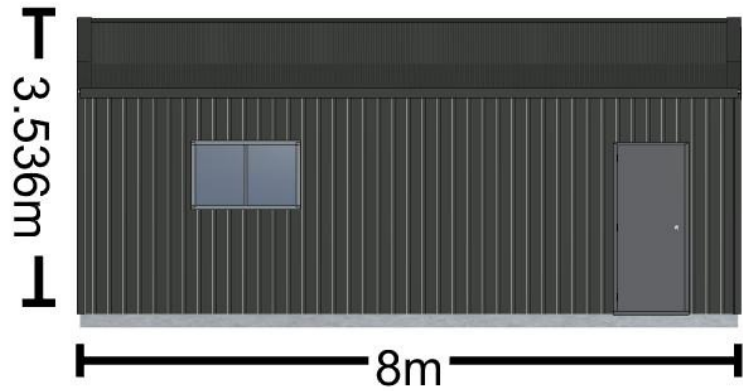

<https://ranbuildcentralcoast.com.au/>
sales@ranbuildgosford.com.au
02 4322 1313
10 Bowen Crescent
West Gosford NSW 2250

Elevations

View & Edit in 3D: <https://ranbuildcentralcoast.webshed.app/#IsNEL9UVfQe/0>

Left