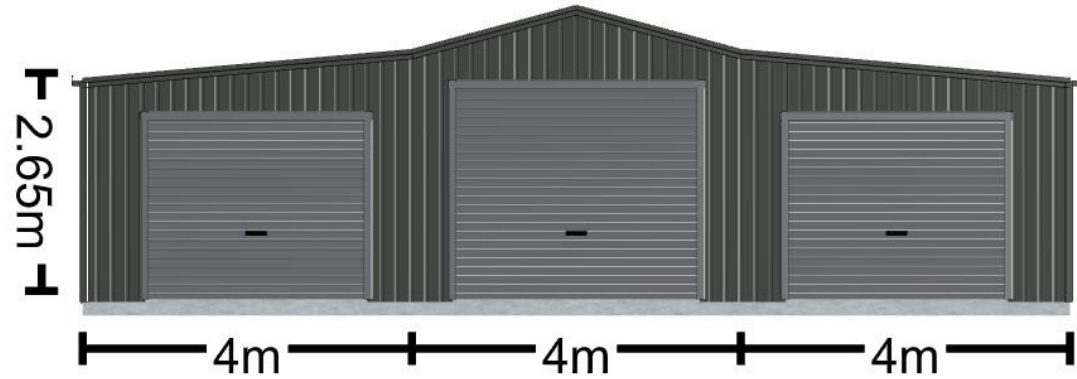

<https://ranbuildcentralcoast.com.au/>
sales@ranbuildgosford.com.au
02 4322 1313
10 Bowen Crescent
West Gosford NSW 2250

Elevations

View & Edit in 3D: <https://ranbuildcentralcoast.webshed.app/#IsNEL9UVfQe/0>

Front