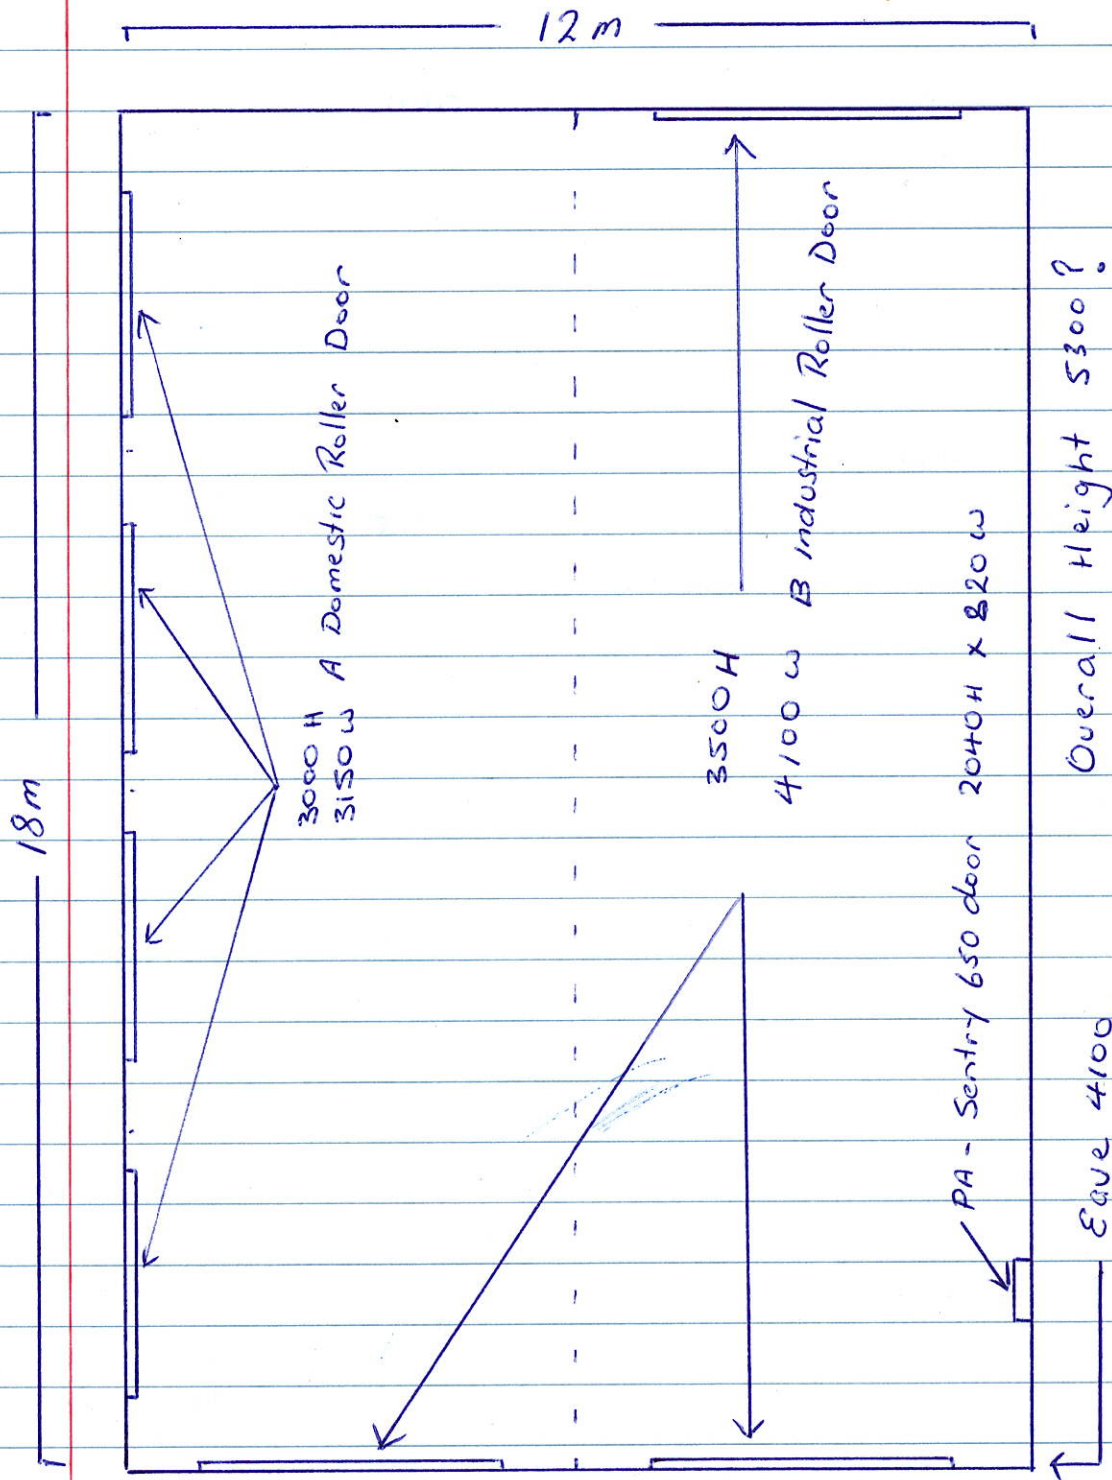

Paul Smith 1421 Burra Rd, Burra 2620.

REAR.

Must have 3500 H opening minor industrial doors

Gable End

Overall Height 5300?

Colour Off White.

FRONT.