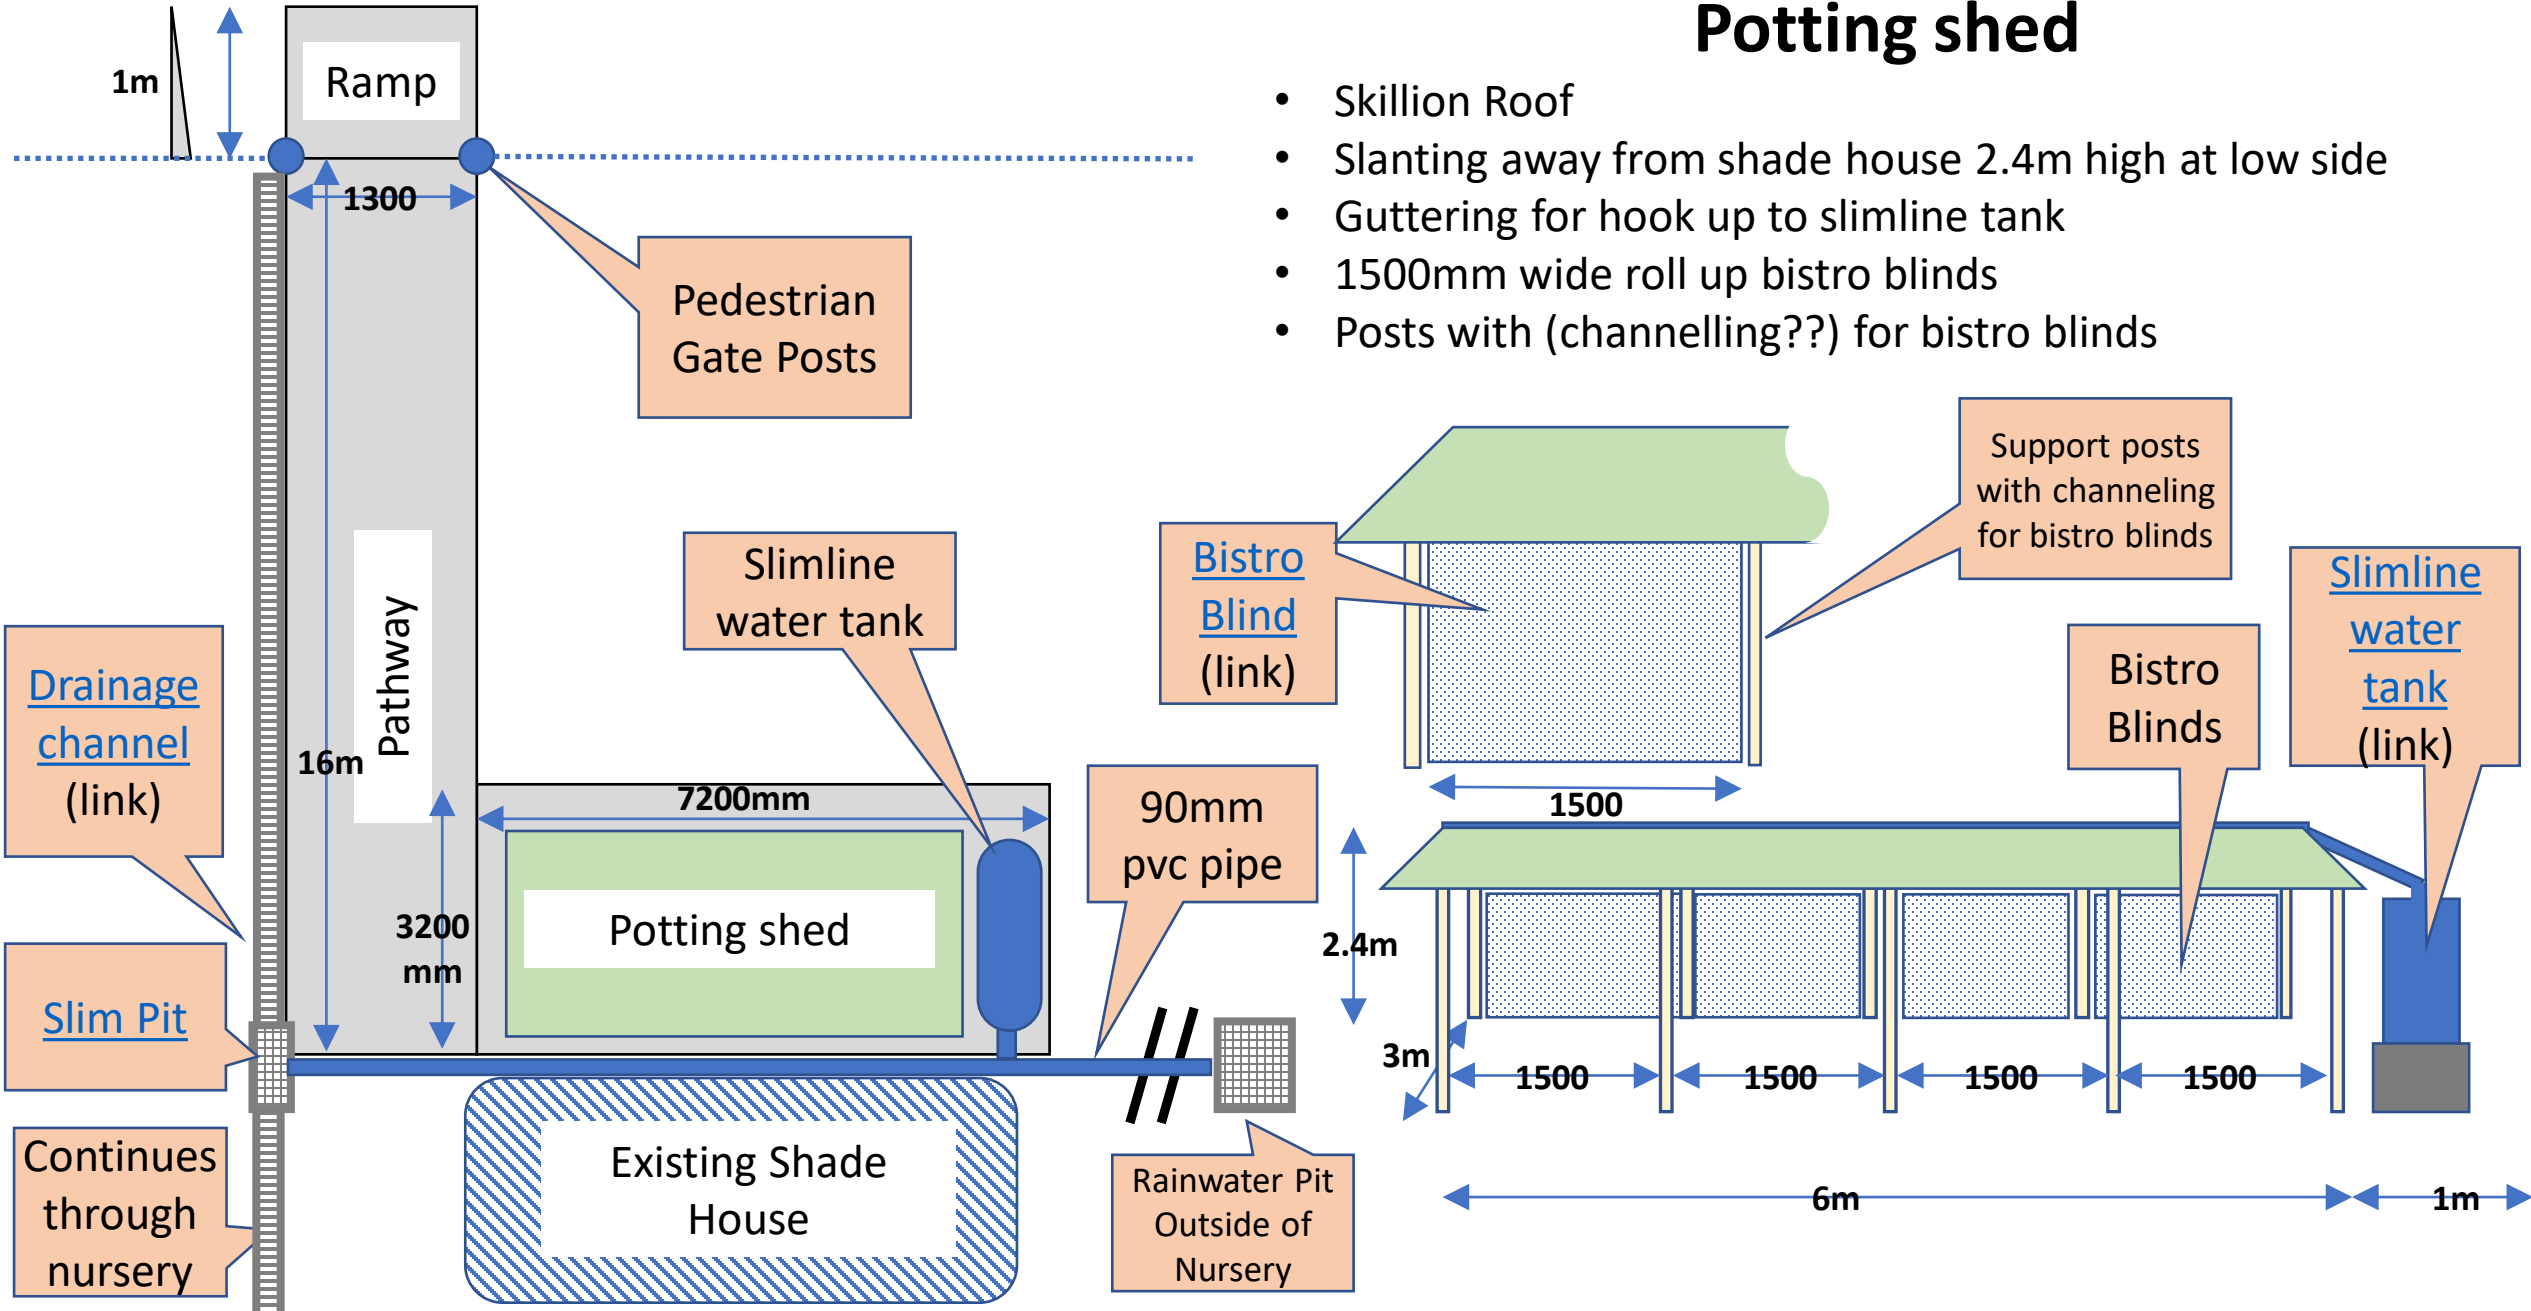

Disabled Access Concreting Project

Potting shed

**Everhard EasyDRAIN Polymer
Grate And Slim Pit**

- I/N: 4770218

**Everhard 3m EasyDRAIN Polymer
Grate**

- I/N: 4770175

**Everhard 1m EasyDRAIN Polymer
Grate**

- I/N: 4770206

**Everhard EasyDRAIN
Rainwater pit**

- I/N: 4770245

**Everhard EasyDRAIN Pit Boss
Connector**

- I/N: 4770394

Everhard EasyDRAIN End Cap

- I/N: 4770176

Bistro Blinds 0.75mm PVC
Outdoor Blind - Clear 1500mm x
2400mm