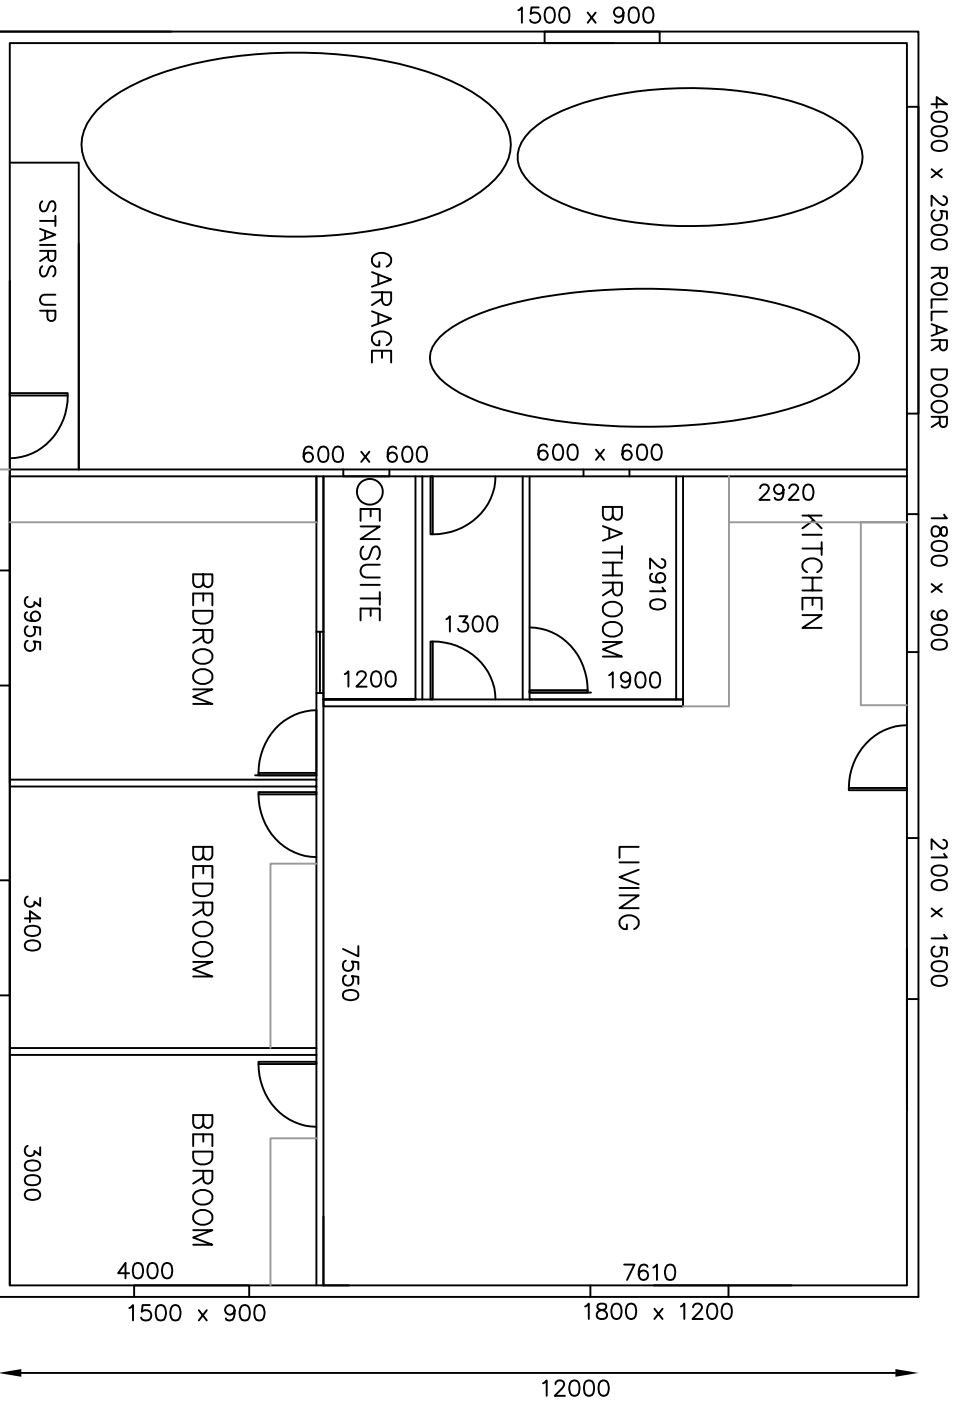

SHED HEIGHT 5.5 m

16500

5560

10940

SCALE 1:100

for Les & Anne Robinson
SHEET 1 OF 2