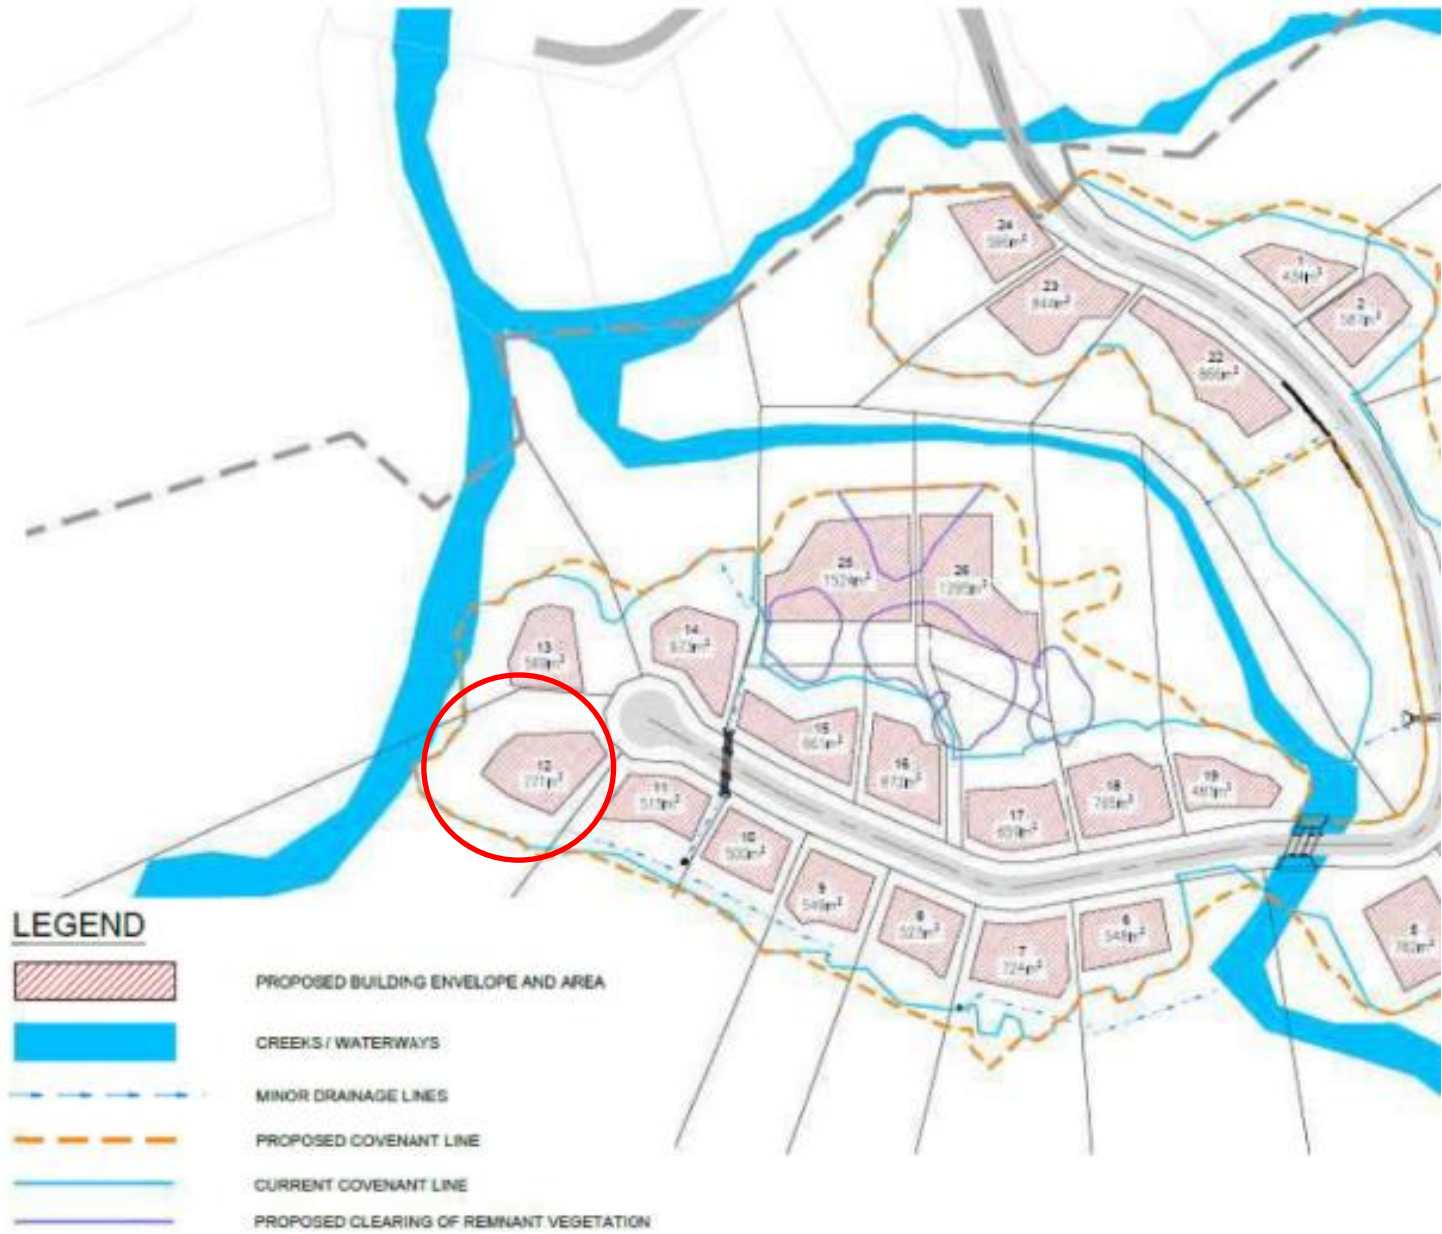

Initial sketches

93-95 (Lot 12) Cascades Drive, Redlynch

John & Gabriele BRYAN

GROUND LEVEL

MEZZANINE

Rear Profile

Left profile

© JOHN BRYAN