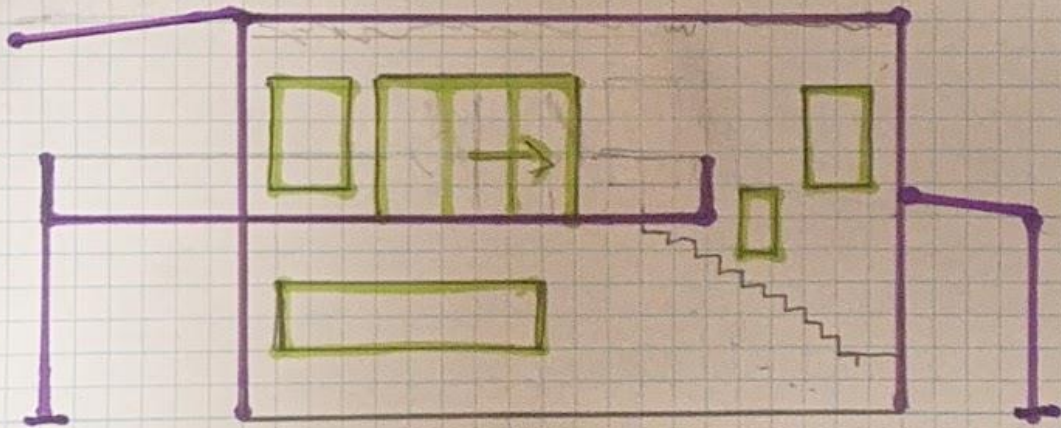

Initial sketches

93-95 (Lot 12) Cascades Drive, Redlynch

John & Gabriele BRYAN

GROUND LEVEL

MEZZANINE

Rear Profile

Left profile

© JOHN BRYAN

Right Profile