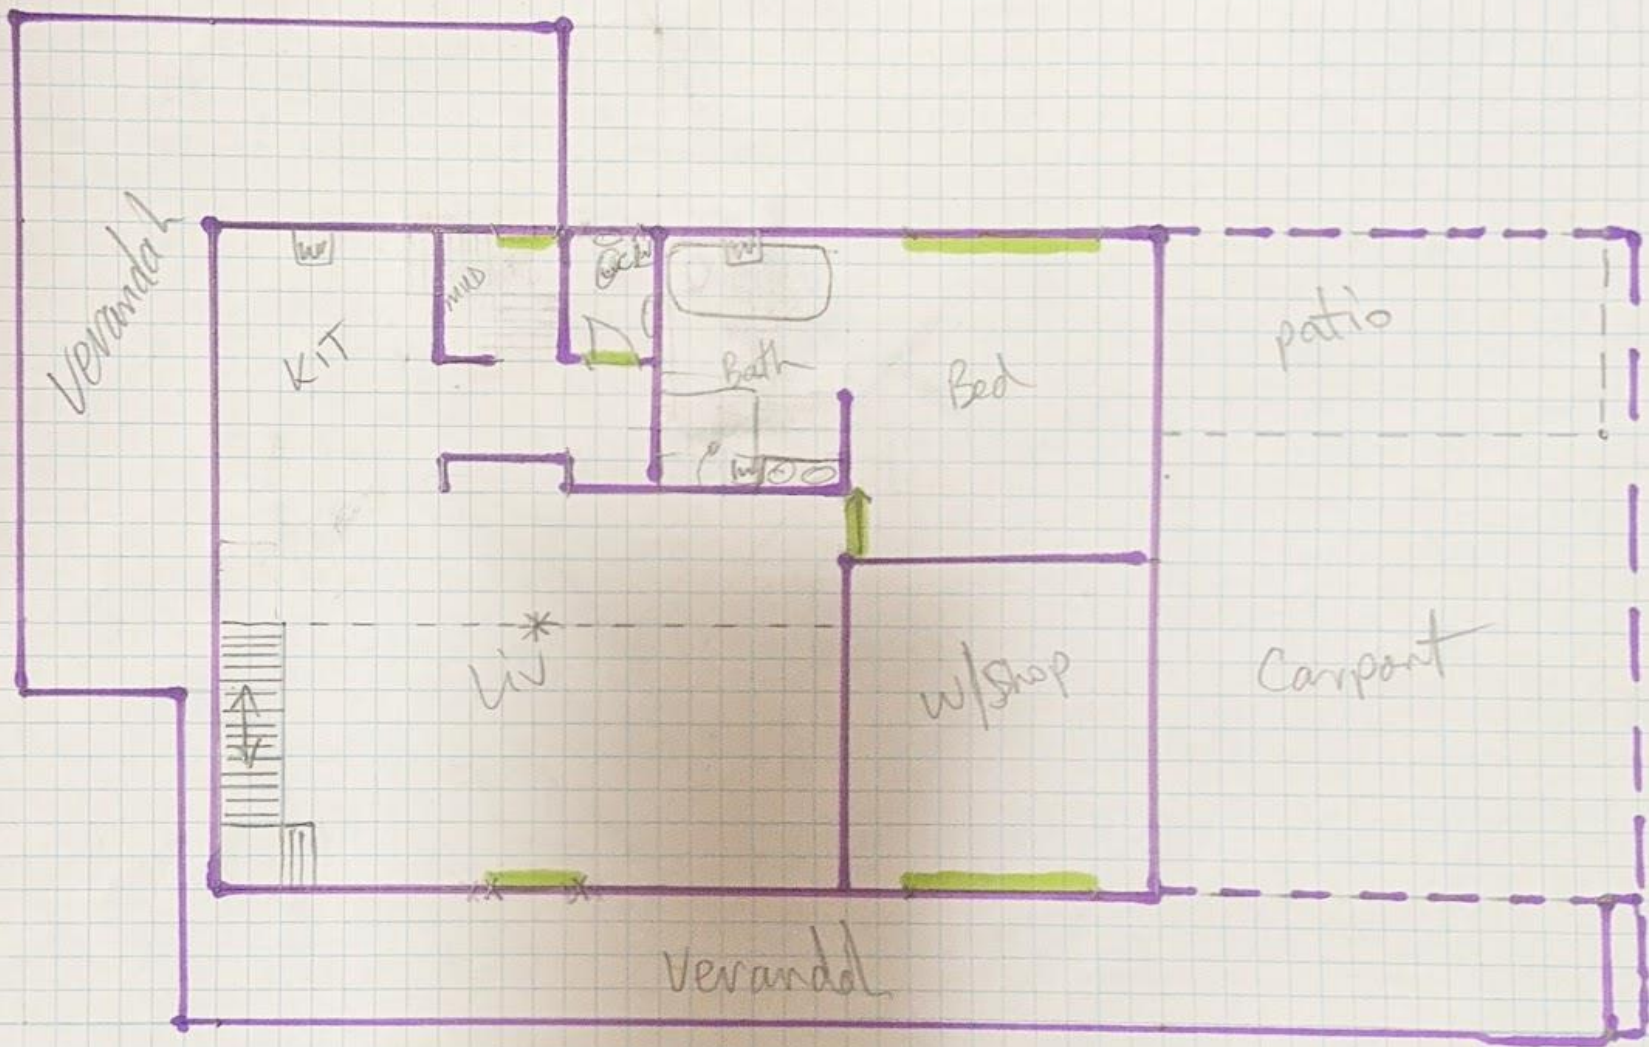

Initial sketches

93-95 (Lot 12) Cascades Drive, Redlynch

John & Gabriele BRYAN

GROUND LEVEL

MEZZANINE

Rear Profile

Left profile

© JOHN BRYAN

Right Profile