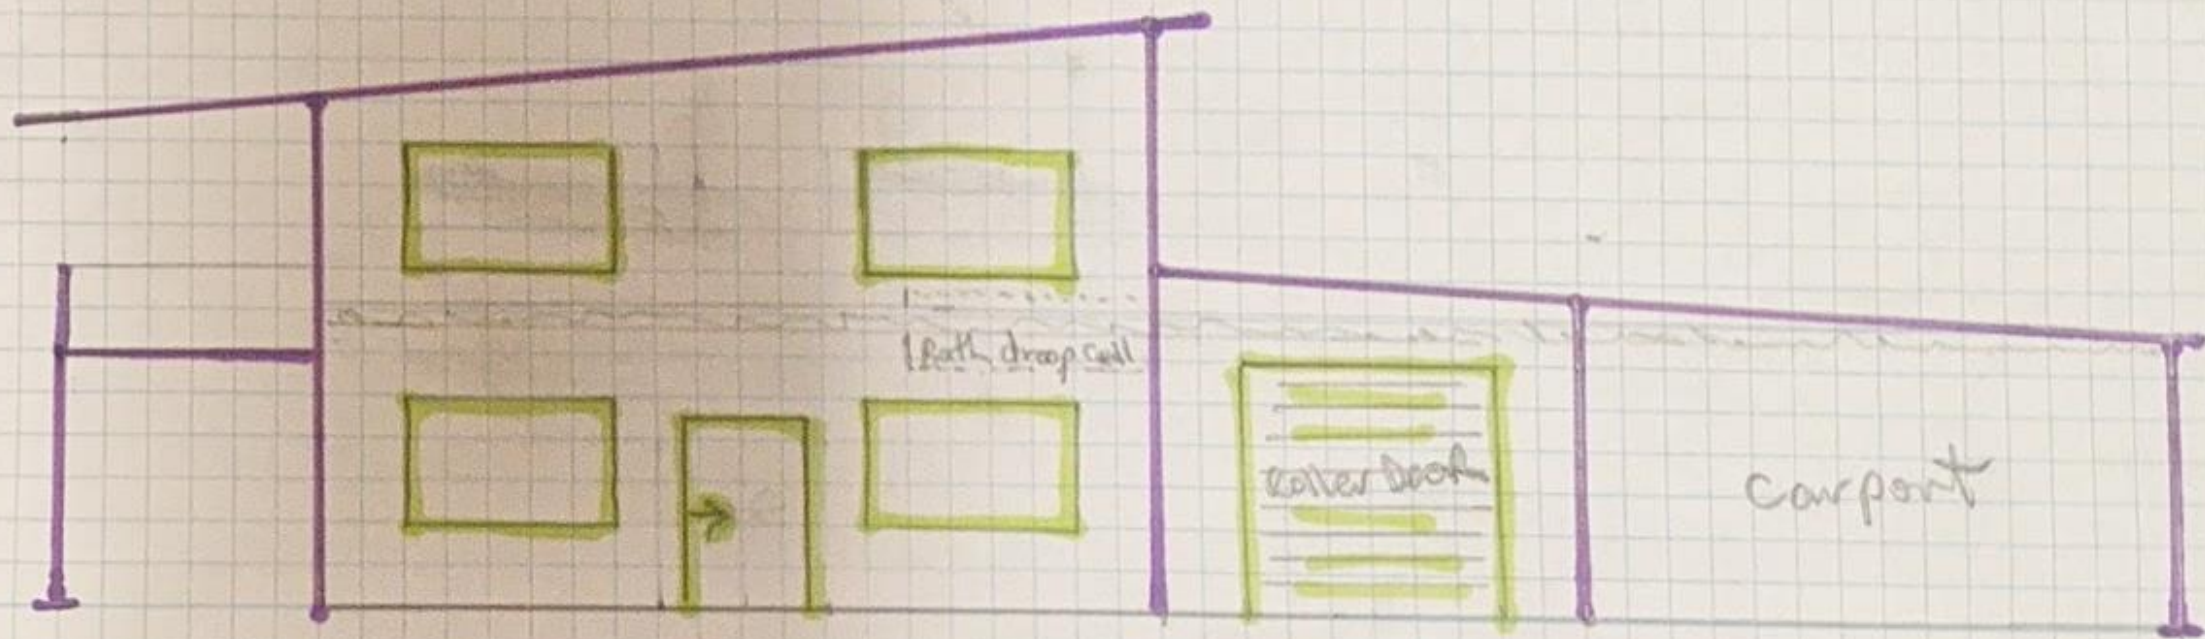

Initial sketches

93-95 (Lot 12) Cascades Drive, Redlynch

John & Gabriele BRYAN

GROUND LEVEL

MEZZANINE

Rear Profile

Left profile

© JOHN BRYAN

Right Profile