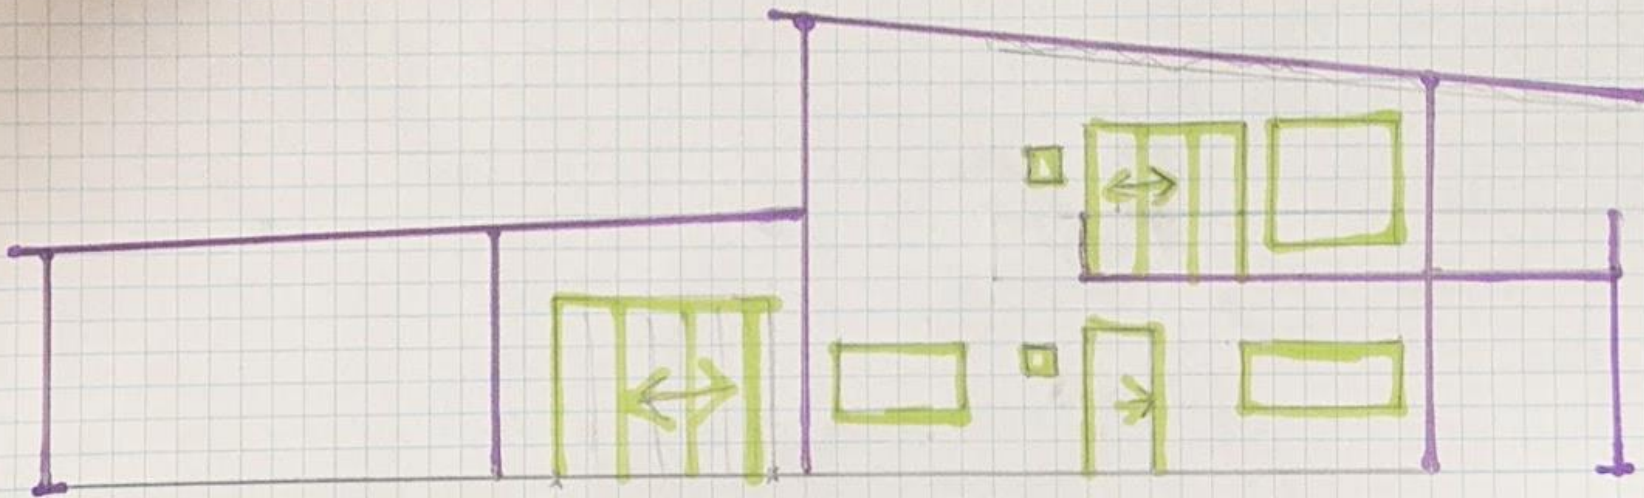

Initial sketches

93-95 (Lot 12) Cascades Drive, Redlynch

John & Gabriele BRYAN

GROUND LEVEL

MEZZANINE

Rear Profile

Left profile

© JOHN BRYAN

Right Profile