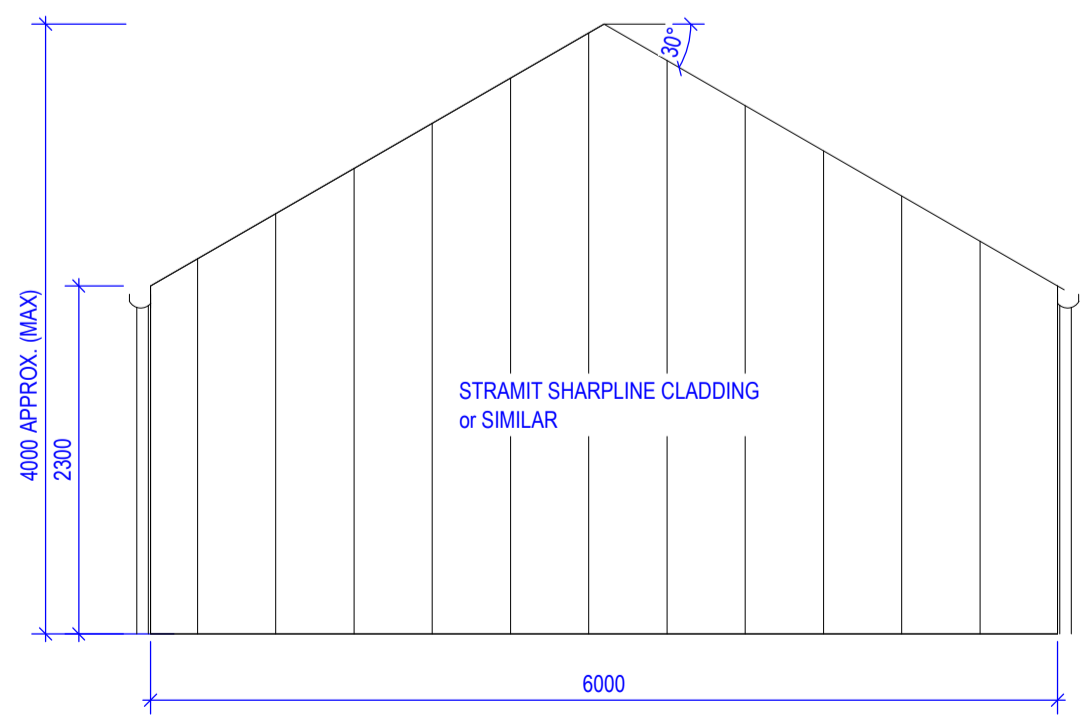

10 000 x 6000 x 4000mm (approx) - GABLE ROOF GARAGE / SHED
SCALE 1 : 50