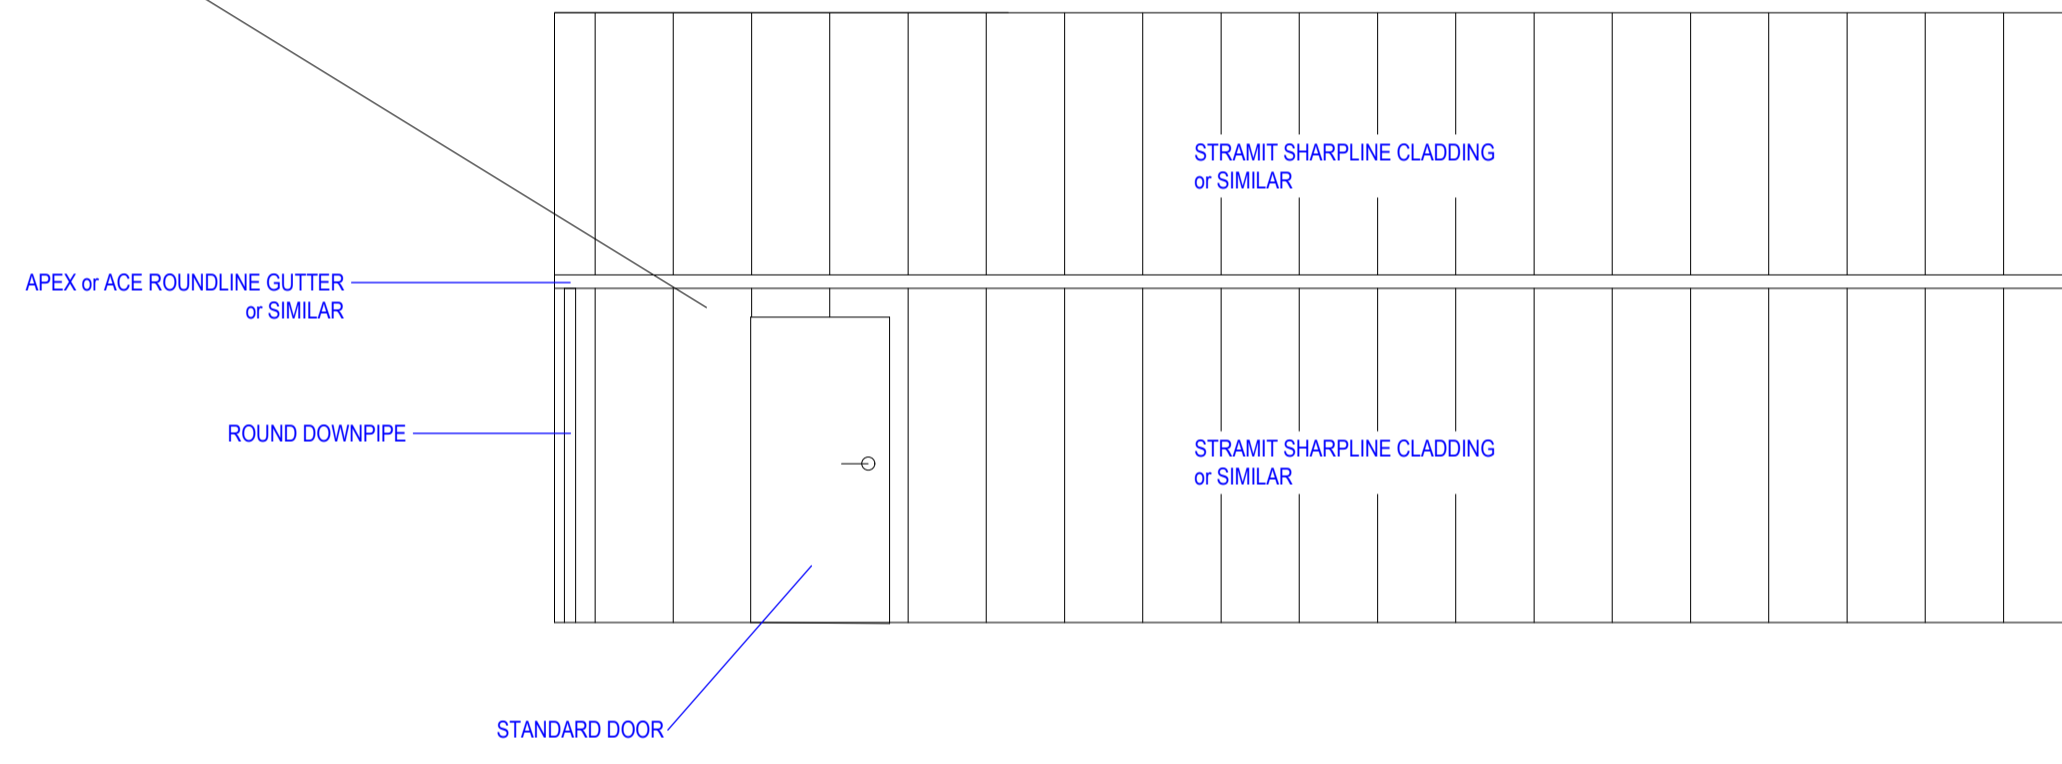

10 000 x 6000 x 4000mm (approx) - GABLE ROOF GARAGE / SHED
SCALE 1 : 50