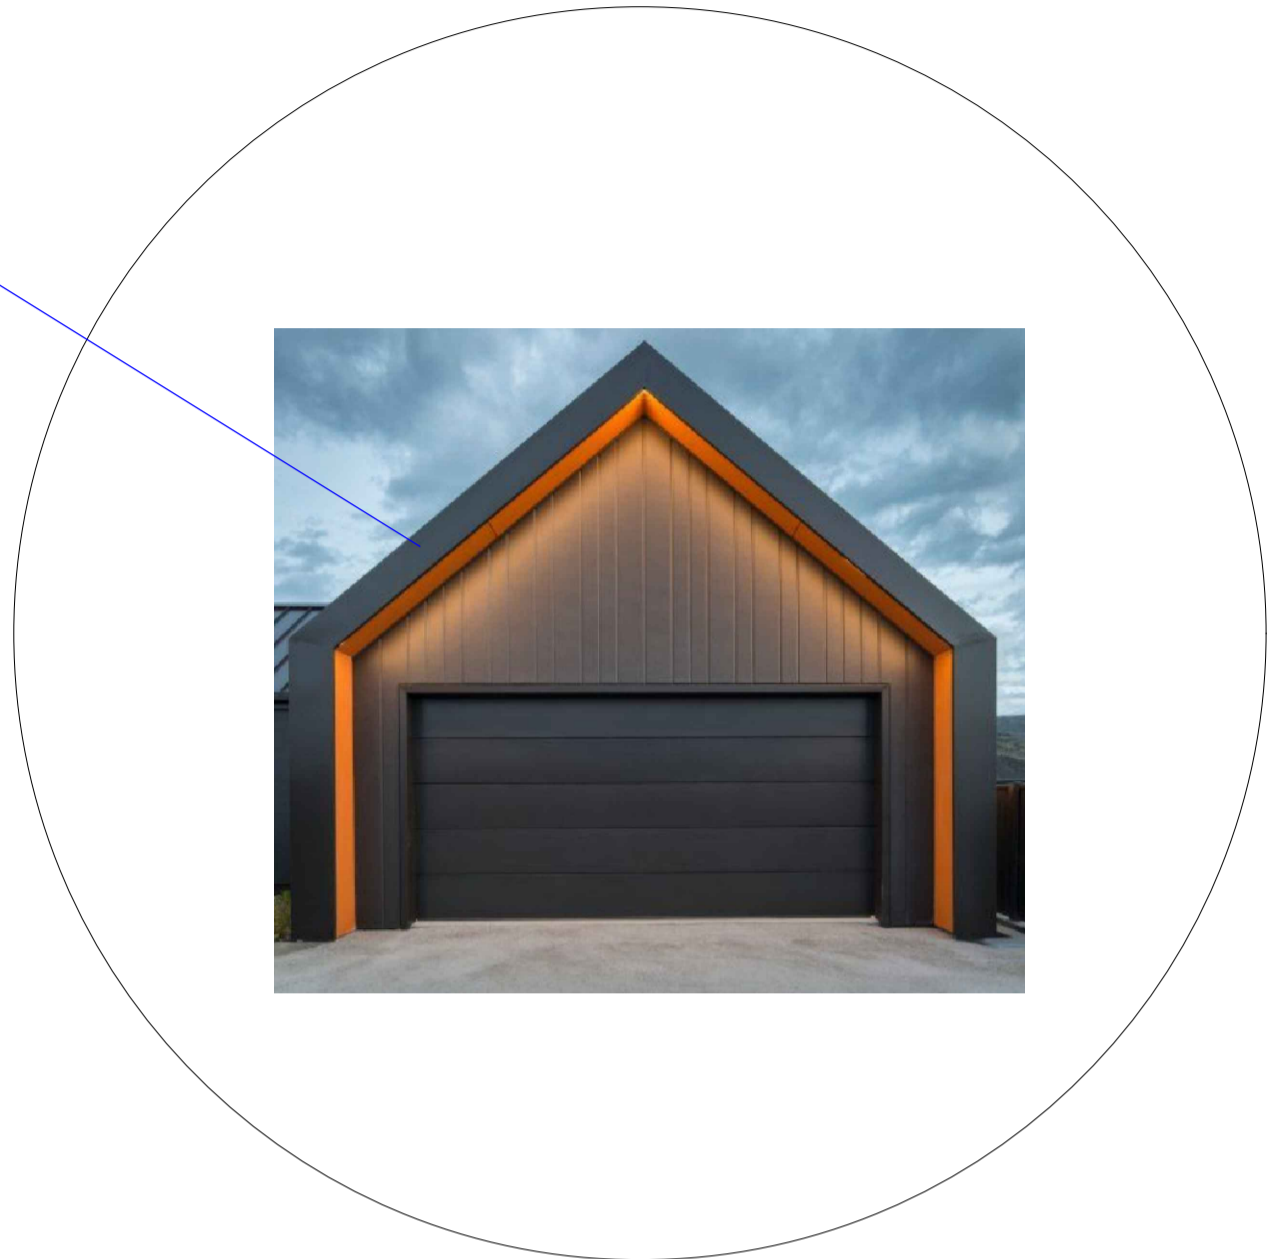

10 000 x 6000 x 4000mm (approx) - GABLE ROOF GARAGE / SHED
SCALE 1 : 50