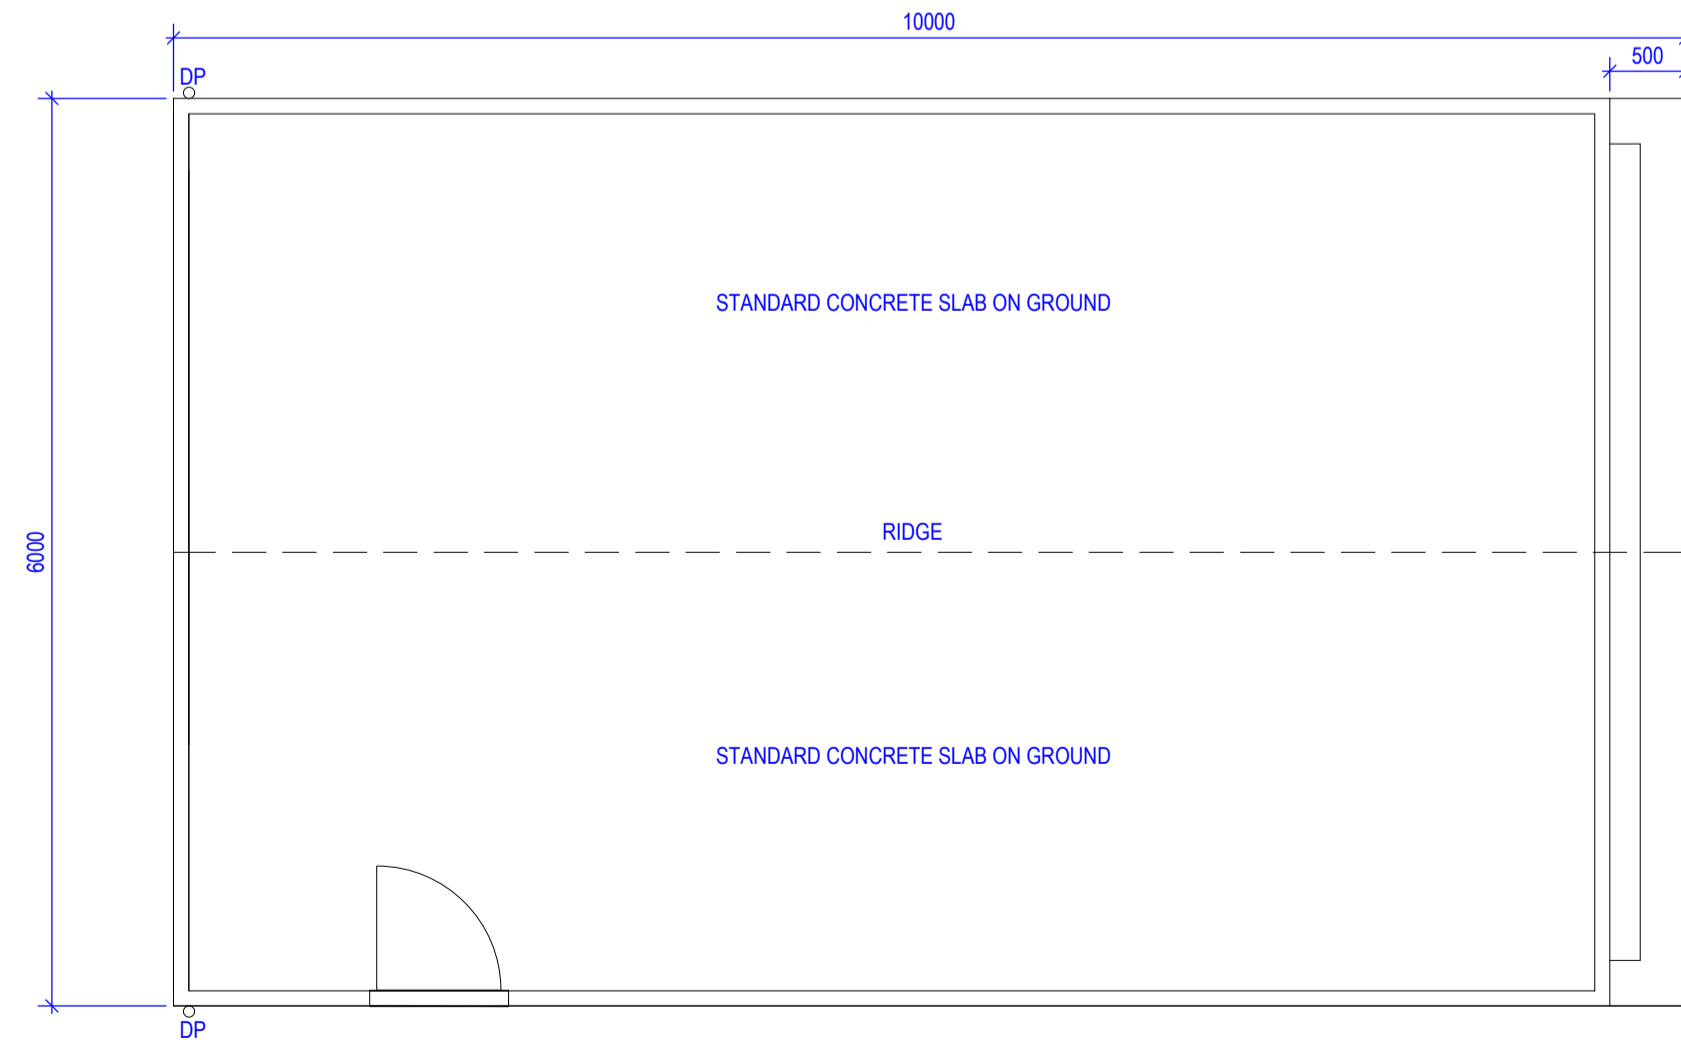

10 000 x 6000 x 4000mm (approx) - GABLE ROOF GARAGE / SHED
SCALE 1 : 50