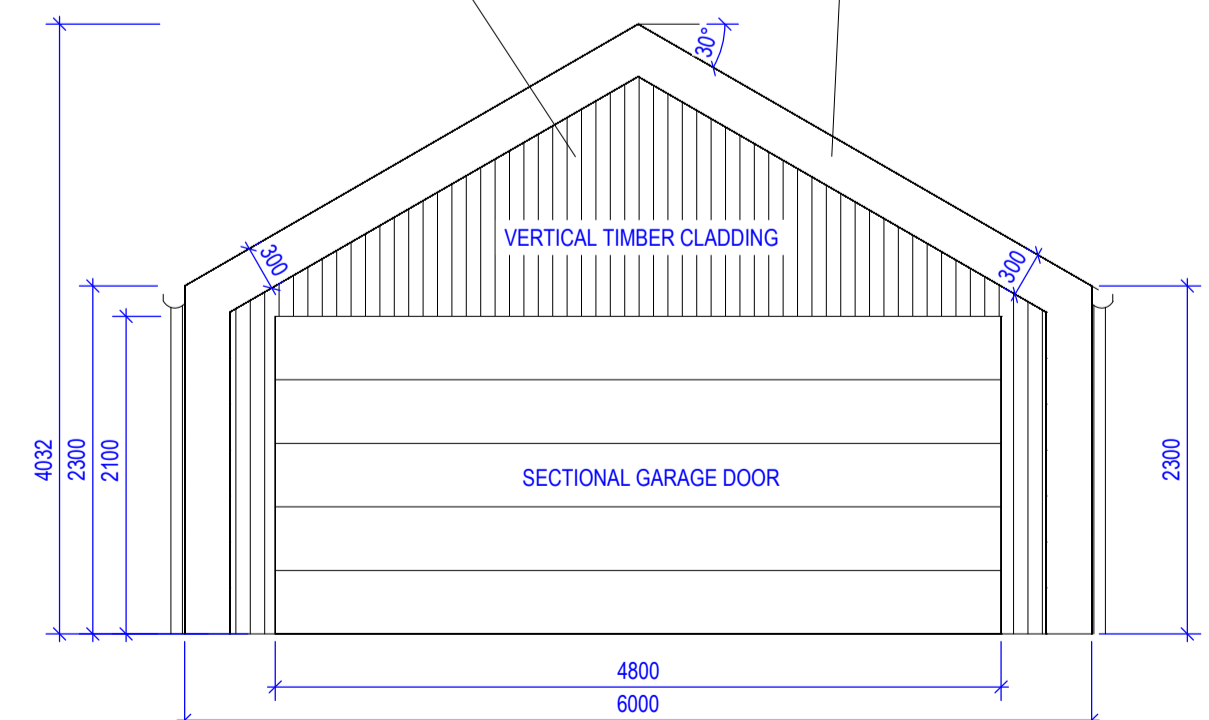

10 000 x 6000 x 4000mm (approx) - GABLE ROOF GARAGE / SHED
SCALE 1 : 50