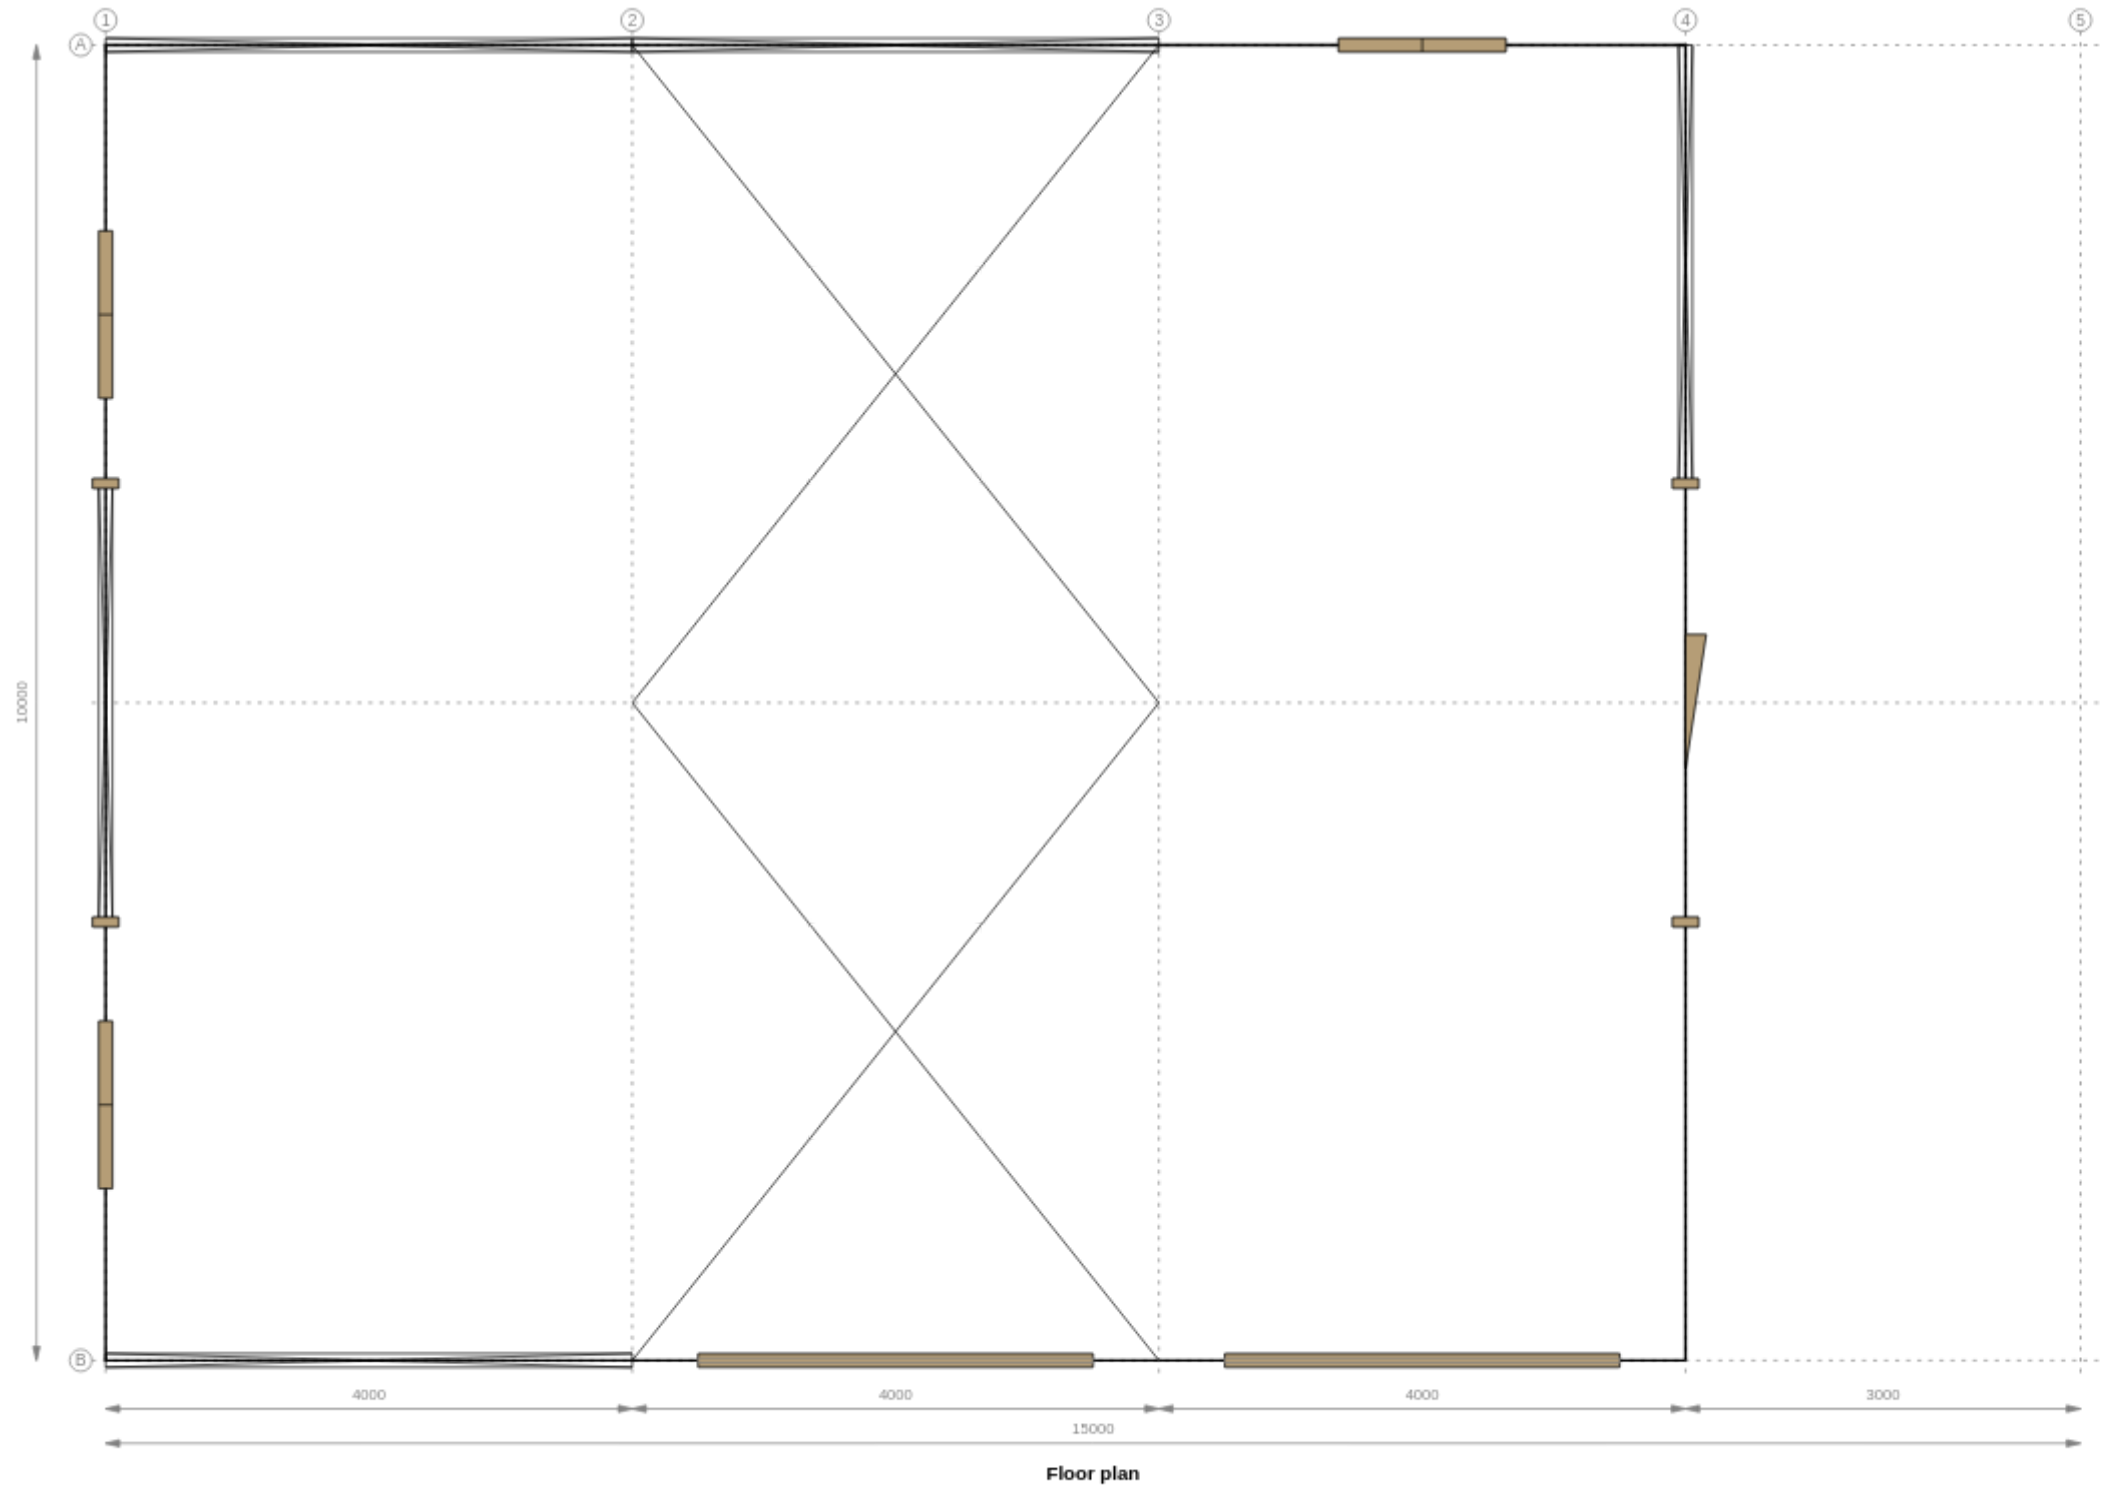

End Wall 1

Internal Wall 4

End Wall 5

Rev	Date	Description

Title Name:	CONTRACT PLANS FOR A SHED 10.0M x 15.0M x 3.2M	
Client:	Wayne Darwin	
Site address:	181 Pacific Haven Dr Pacific haven, Queensland, 4655	

Job No.	EZIBL-709896	
Dwg No.	01	
Date	11-Oct-2021	
Rev	1	A3

Rev	Date	Description

Title Name:	CONTRACT PLANS FOR A SHED 10.0M x 15.0M x 3.2M
Client:	Wayne Darwin
Site address:	181 Pacific Haven Dr Pacific haven, Queensland, 4655

Job No.	EZIBL-709896
Dwg No.	02
Date	11-Oct-2021
Rev	1
	A3

Rev	Date	Description

Title Name:	CONTRACT PLANS FOR A SHED 10.0M x 15.0M x 3.2M
Client:	Wayne Darwin
Site address:	181 Pacific Haven Dr Pacific haven, Queensland, 4655