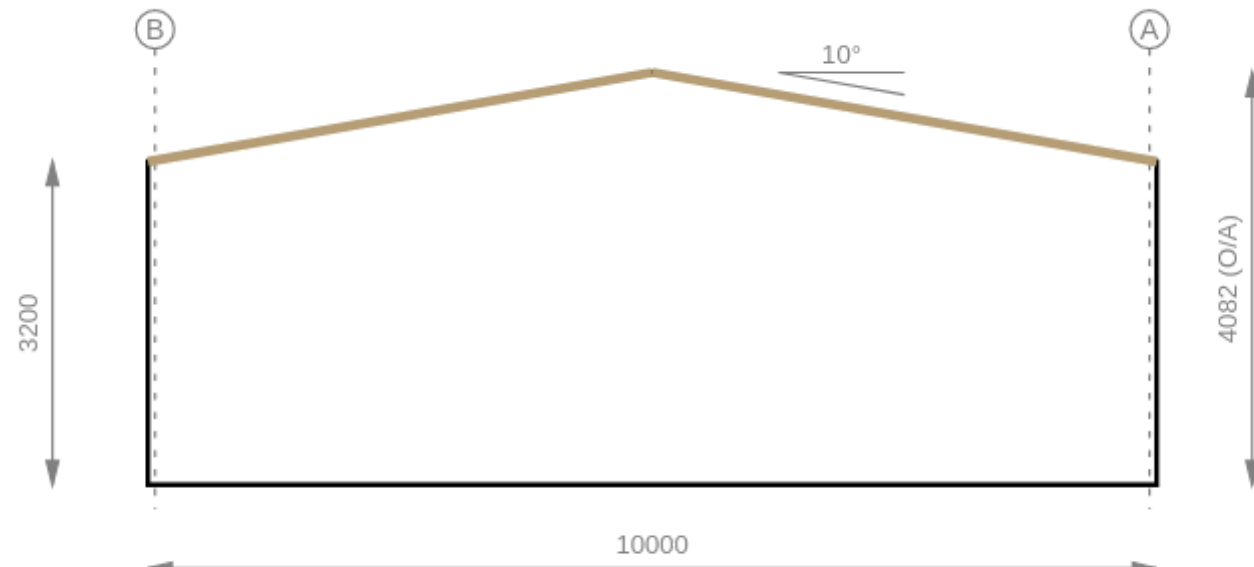

End Wall 1

Internal Wall 4

End Wall 5

Rev	Date	Description

Title Name:	CONTRACT PLANS FOR A SHED 10.0M x 15.0M x 3.2M	
Client:	Wayne Darwin	
Site address:	181 Pacific Haven Dr Pacific haven, Queensland, 4655	

Job No.	EZIBL-709896	
Dwg No.	01	
Date	11-Oct-2021	
Rev	1	A3

Rev	Date	Description

Title Name:	CONTRACT PLANS FOR A SHED 10.0M x 15.0M x 3.2M
Client:	Wayne Darwin
Site address:	181 Pacific Haven Dr Pacific haven, Queensland, 4655