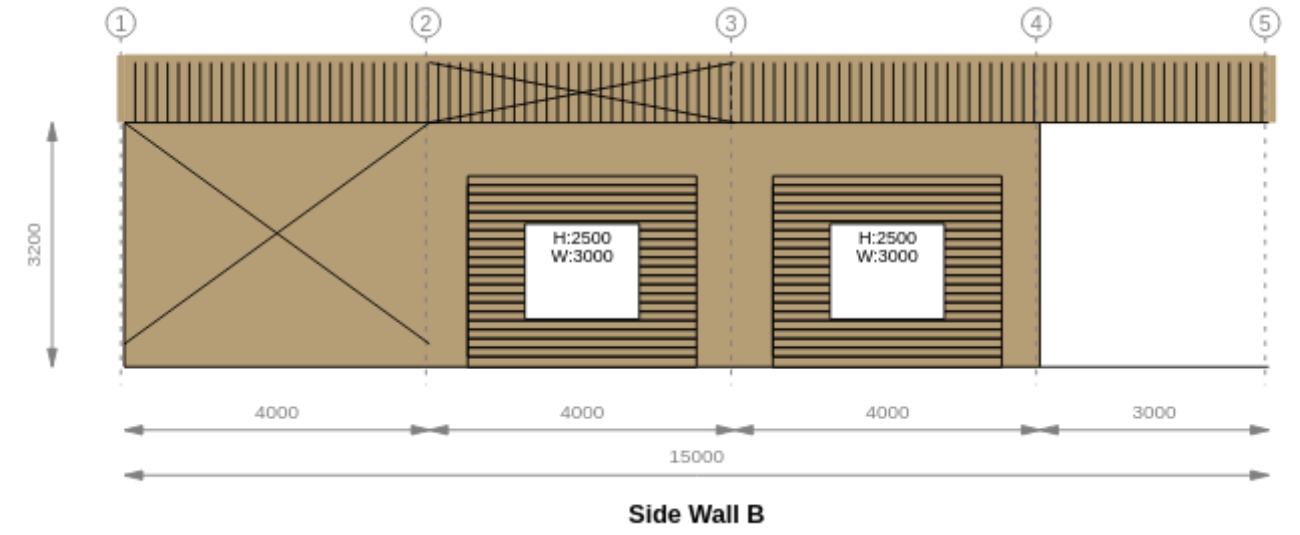

End Wall 1

Internal Wall 4

End Wall 5

Rev	Date	Description

Title Name:	CONTRACT PLANS FOR A SHED 10.0M x 15.0M x 3.2M	
Client:	Wayne Darwin	
Site address:	181 Pacific Haven Dr Pacific haven, Queensland, 4655	

Job No.	EZIBL-709896	
Dwg No.	01	
Date	11-Oct-2021	
Rev	1	A3

Rev	Date	Description

Title Name:	CONTRACT PLANS FOR A SHED 10.0M x 15.0M x 3.2M
Client:	Wayne Darwin
Site address:	181 Pacific Haven Dr Pacific haven, Queensland, 4655

Job No.	EZIBL-709896
Dwg No.	02
Date	11-Oct-2021
Rev	1
	A3

Rev	Date	Description

Title Name:	CONTRACT PLANS FOR A SHED 10.0M x 15.0M x 3.2M
Client:	Wayne Darwin
Site address:	181 Pacific Haven Dr Pacific haven, Queensland, 4655