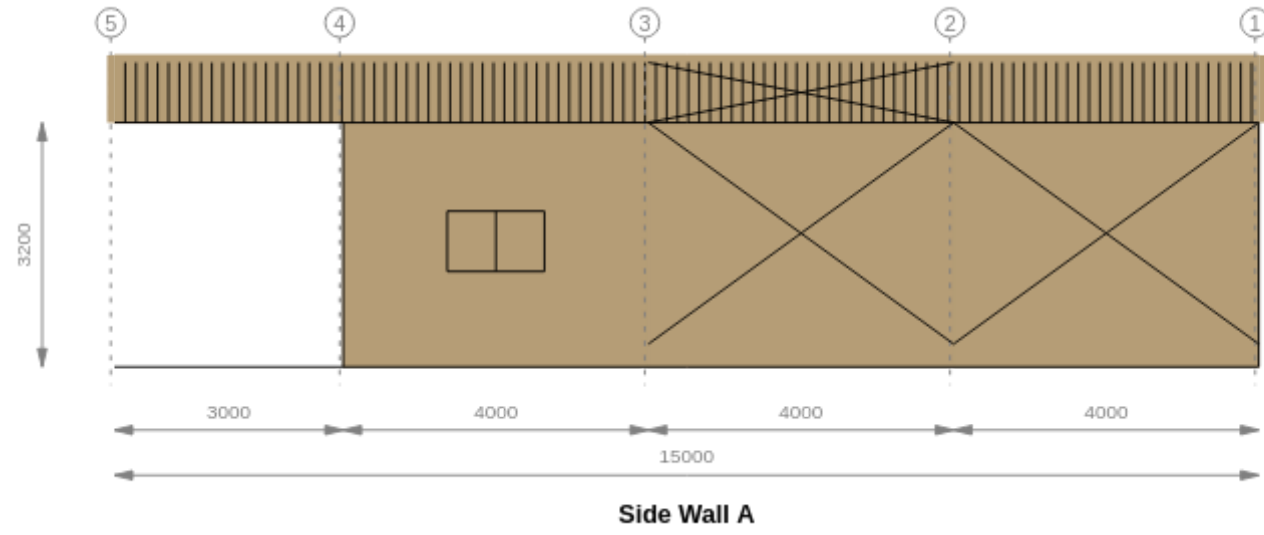

End Wall 1

Internal Wall 4

End Wall 5

Rev	Date	Description

Title Name:	CONTRACT PLANS FOR A SHED 10.0M x 15.0M x 3.2M	
Client:	Wayne Darwin	
Site address:	181 Pacific Haven Dr Pacific haven, Queensland, 4655	

Job No.	EZIBL-709896	
Dwg No.	01	
Date	11-Oct-2021	
Rev	1	A3

Rev	Date	Description

Title Name:	CONTRACT PLANS FOR A SHED 10.0M x 15.0M x 3.2M
Client:	Wayne Darwin
Site address:	181 Pacific Haven Dr Pacific haven, Queensland, 4655