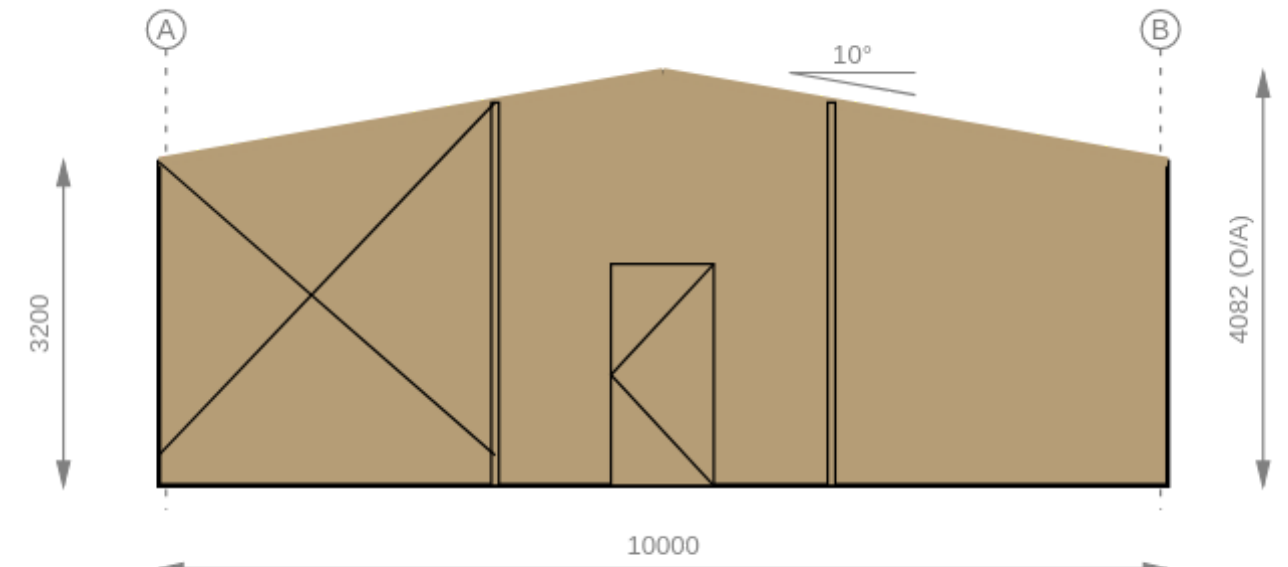

End Wall 1

Internal Wall 4

End Wall 5

Rev	Date	Description

Title Name:	CONTRACT PLANS FOR A SHED 10.0M x 15.0M x 3.2M	
Client:	Wayne Darwin	
Site address:	181 Pacific Haven Dr Pacific haven, Queensland, 4655	

Job No.	EZIBL-709896	
Dwg No.	01	
Date	11-Oct-2021	
Rev	1	A3

Rev	Date	Description

Title Name:	CONTRACT PLANS FOR A SHED 10.0M x 15.0M x 3.2M
Client:	Wayne Darwin
Site address:	181 Pacific Haven Dr Pacific haven, Queensland, 4655

Job No.	EZIBL-709896
Dwg No.	02
Date	11-Oct-2021
Rev	1
	A3

Rev	Date	Description

Title Name:	CONTRACT PLANS FOR A SHED 10.0M x 15.0M x 3.2M
Client:	Wayne Darwin
Site address:	181 Pacific Haven Dr Pacific haven, Queensland, 4655