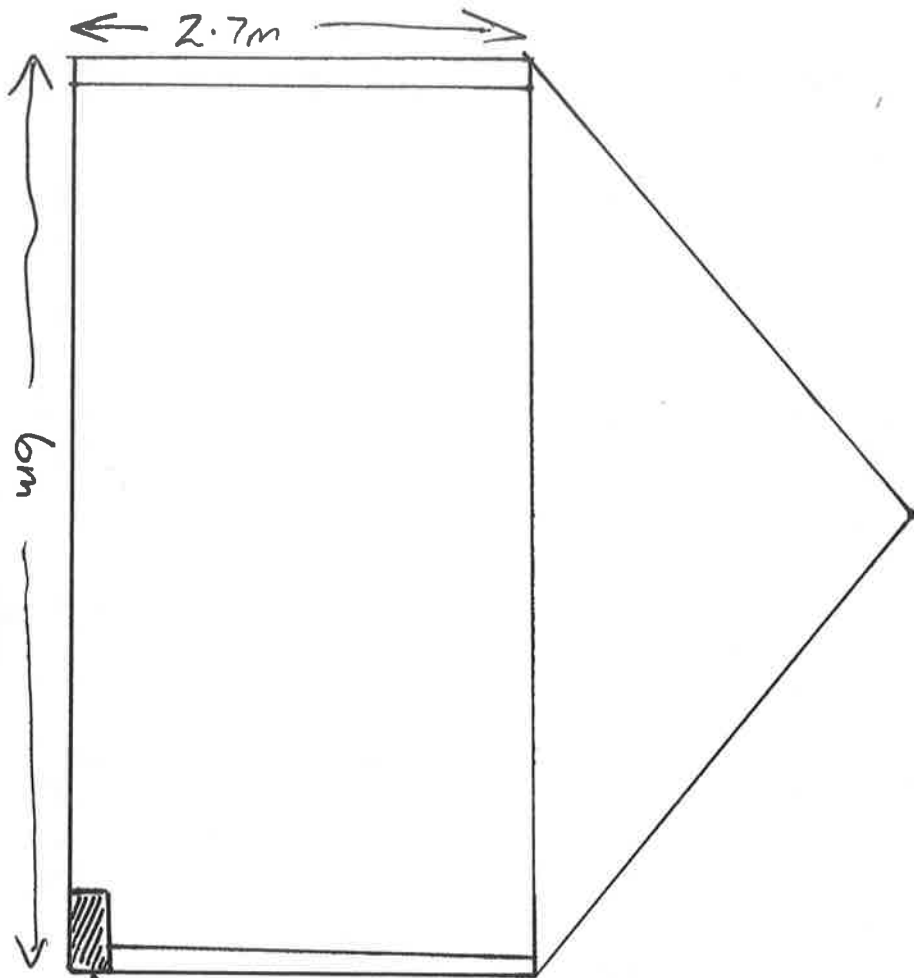

Gable roof

step goes all 1m back
50cm wide
30cm high