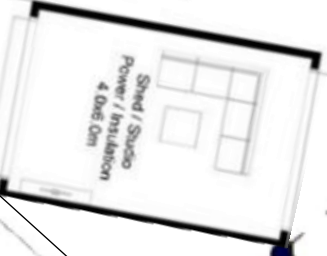

0 1 2 3 4 5 6

Covered Outdoor
6.0x3.0m

Fully Screened
Indoor / Outdoor
9.0x3.0m

Art Studio

Shed / Studio
Power / Insulation
4.0x6.0m

174
RP867470

821m²

811m²

173
RP867470

FH

RP867470

5
7470

FH

821m²