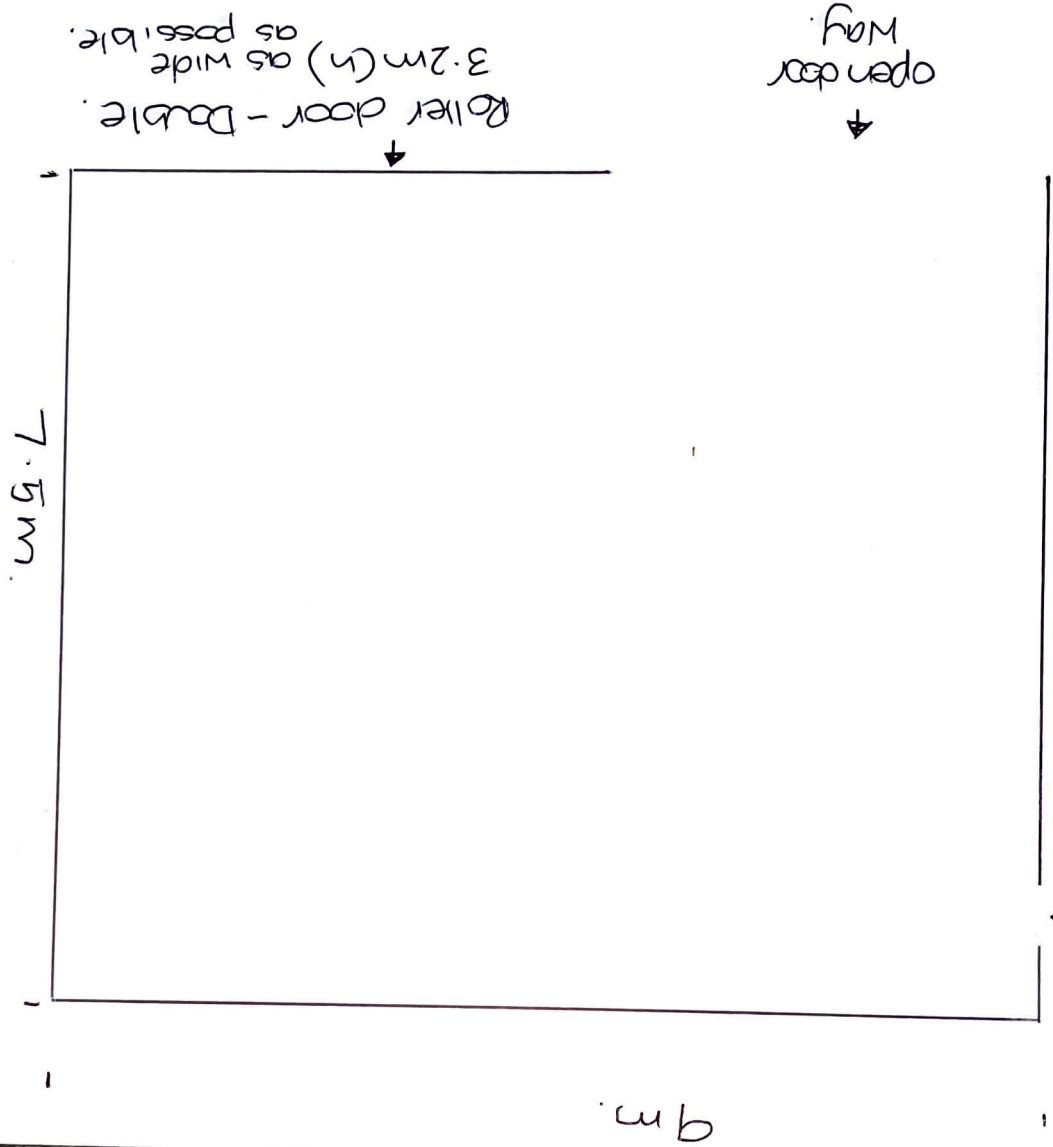

open door
May

Roller door - Double.
3.2m (h) as wide
as possible.

Sliding
Window.

9m.

Colour:
Shale Grey
Door: TBC.

Colour: Shale Grey
Door: TBC.

open door
May

Sliding Window.

9m.

7.5m.

Roller door - Double.
3.2m (h) as wide as possible.