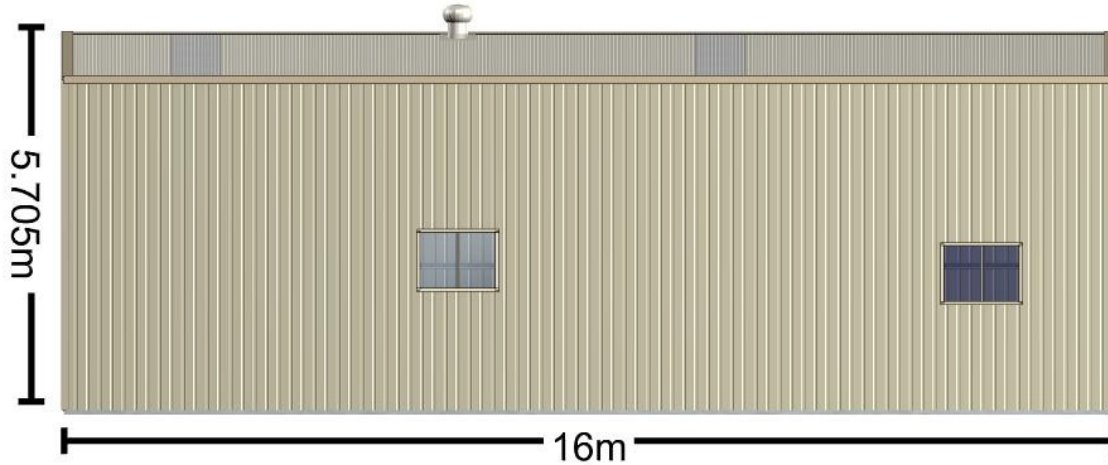

(03) 9729 8418

419 Dorset Rd

Bayswater VIC 3153

SCAN THE CODE

TO VIEW IN 3D

3D View

View & Edit in 3D: <https://shedbonanza.com.au/3d-garage-designer/#ZlsKcxcNJ6m/0>

Developed by <https://www.webshed.app>

Floor Plan [View & Edit in 3D: https://shedbonanza.com.au/3d-garage-designer/#ZlsKcxcNJ6m/0](https://shedbonanza.com.au/3d-garage-designer/#ZlsKcxcNJ6m/0)

## Elevations

View & Edit in 3D: <https://shedbonanza.com.au/3d-garage-designer/#ZIsKcxcNJ6m/0>

Left

Front

Back

Right