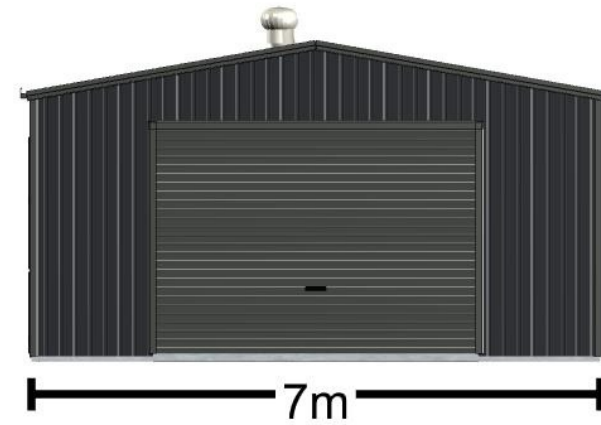

3D View [View & Edit in 3D: https://mchughsteel.com.au/shed-creator/#OSvrSAufDI2/1](https://mchughsteel.com.au/shed-creator/#OSvrSAufDI2/1)

Floor Plan [View & Edit in 3D: https://mchughsteel.com.au/shed-creator/#OSvrSAufDI2/1](https://mchughsteel.com.au/shed-creator/#OSvrSAufDI2/1)

Elevations [View & Edit in 3D: https://mchughsteel.com.au/shed-creator/#OSvrSAufDI2/1](https://mchughsteel.com.au/shed-creator/#OSvrSAufDI2/1)

Left

Front

Back

Right