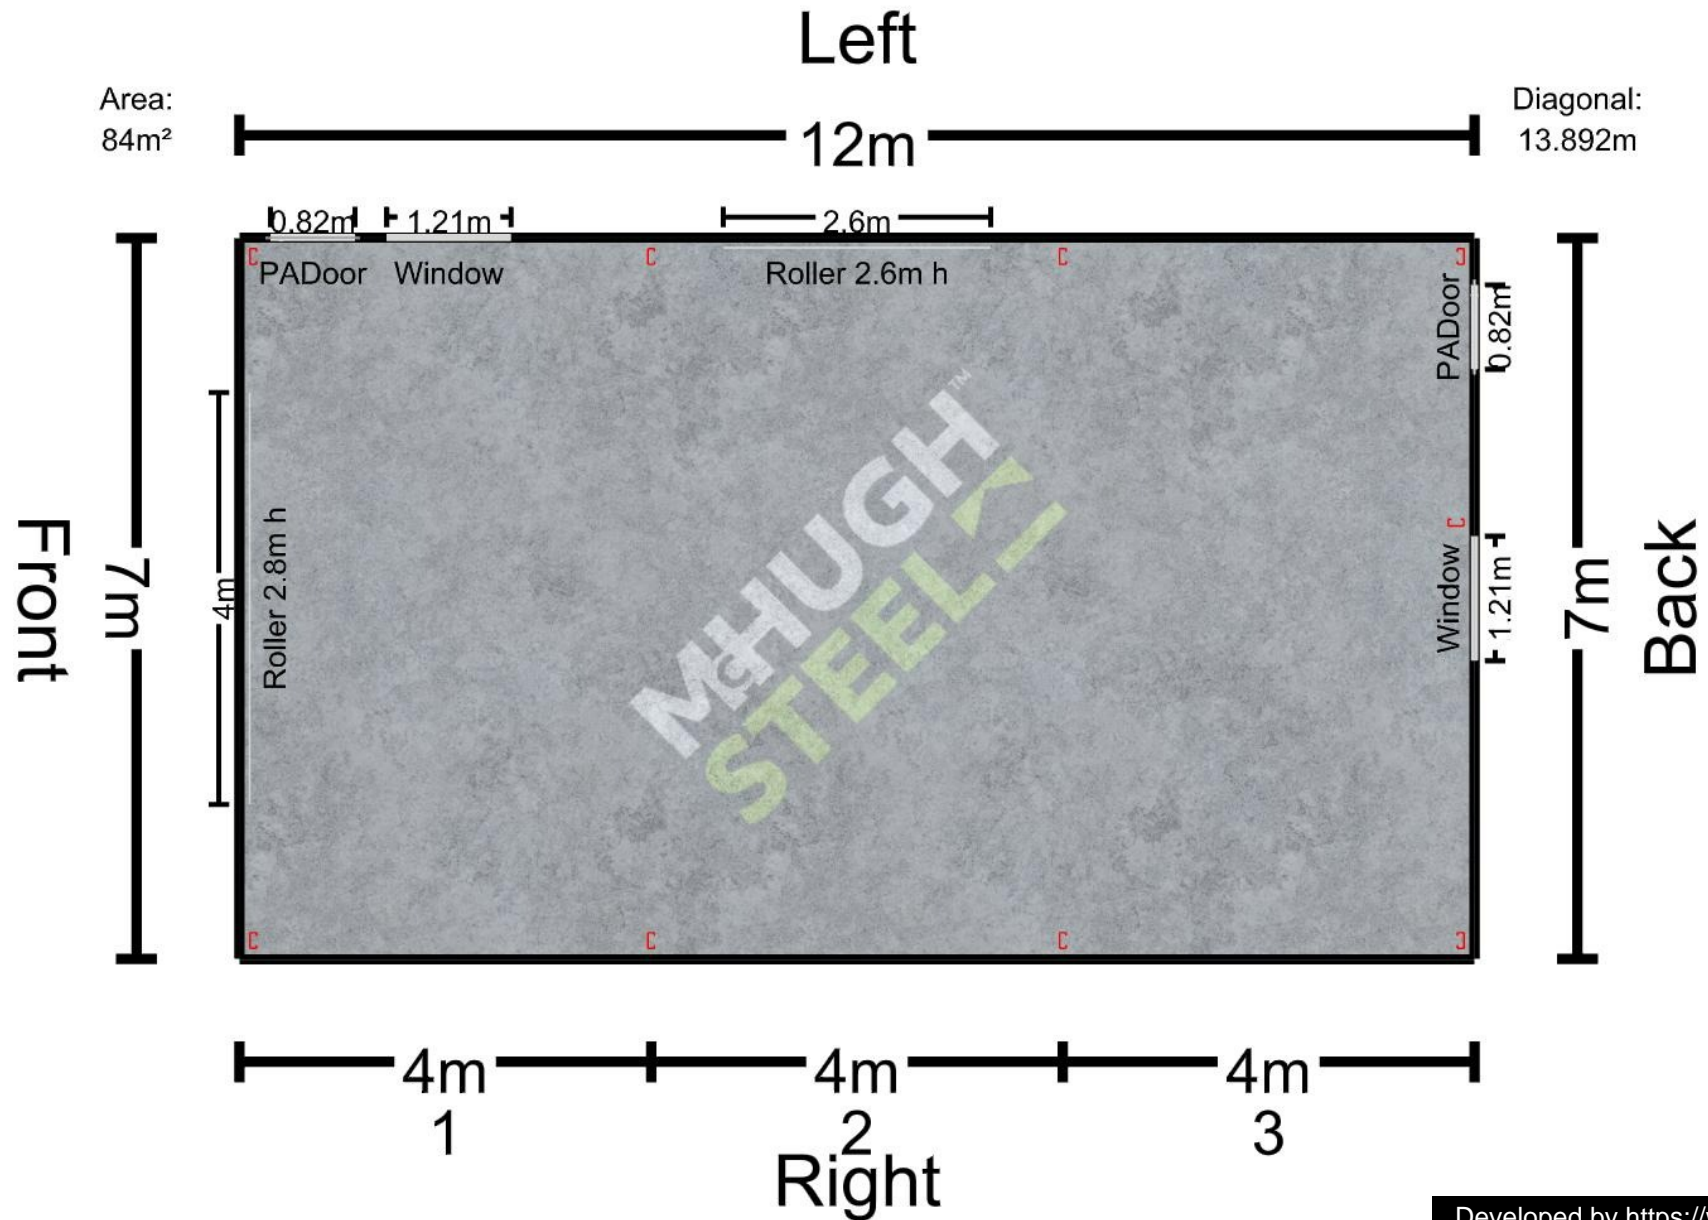

3D View [View & Edit in 3D: https://mchughsteel.com.au/shed-creator/#OSvrSAufDI2/1](https://mchughsteel.com.au/shed-creator/#OSvrSAufDI2/1)

Floor Plan [View & Edit in 3D: https://mchughsteel.com.au/shed-creator/#OSvrSAufDI2/1](https://mchughsteel.com.au/shed-creator/#OSvrSAufDI2/1)

Elevations [View & Edit in 3D: https://mchughsteel.com.au/shed-creator/#OSvrSAufDI2/1](https://mchughsteel.com.au/shed-creator/#OSvrSAufDI2/1)

Left

Front

Back

Right