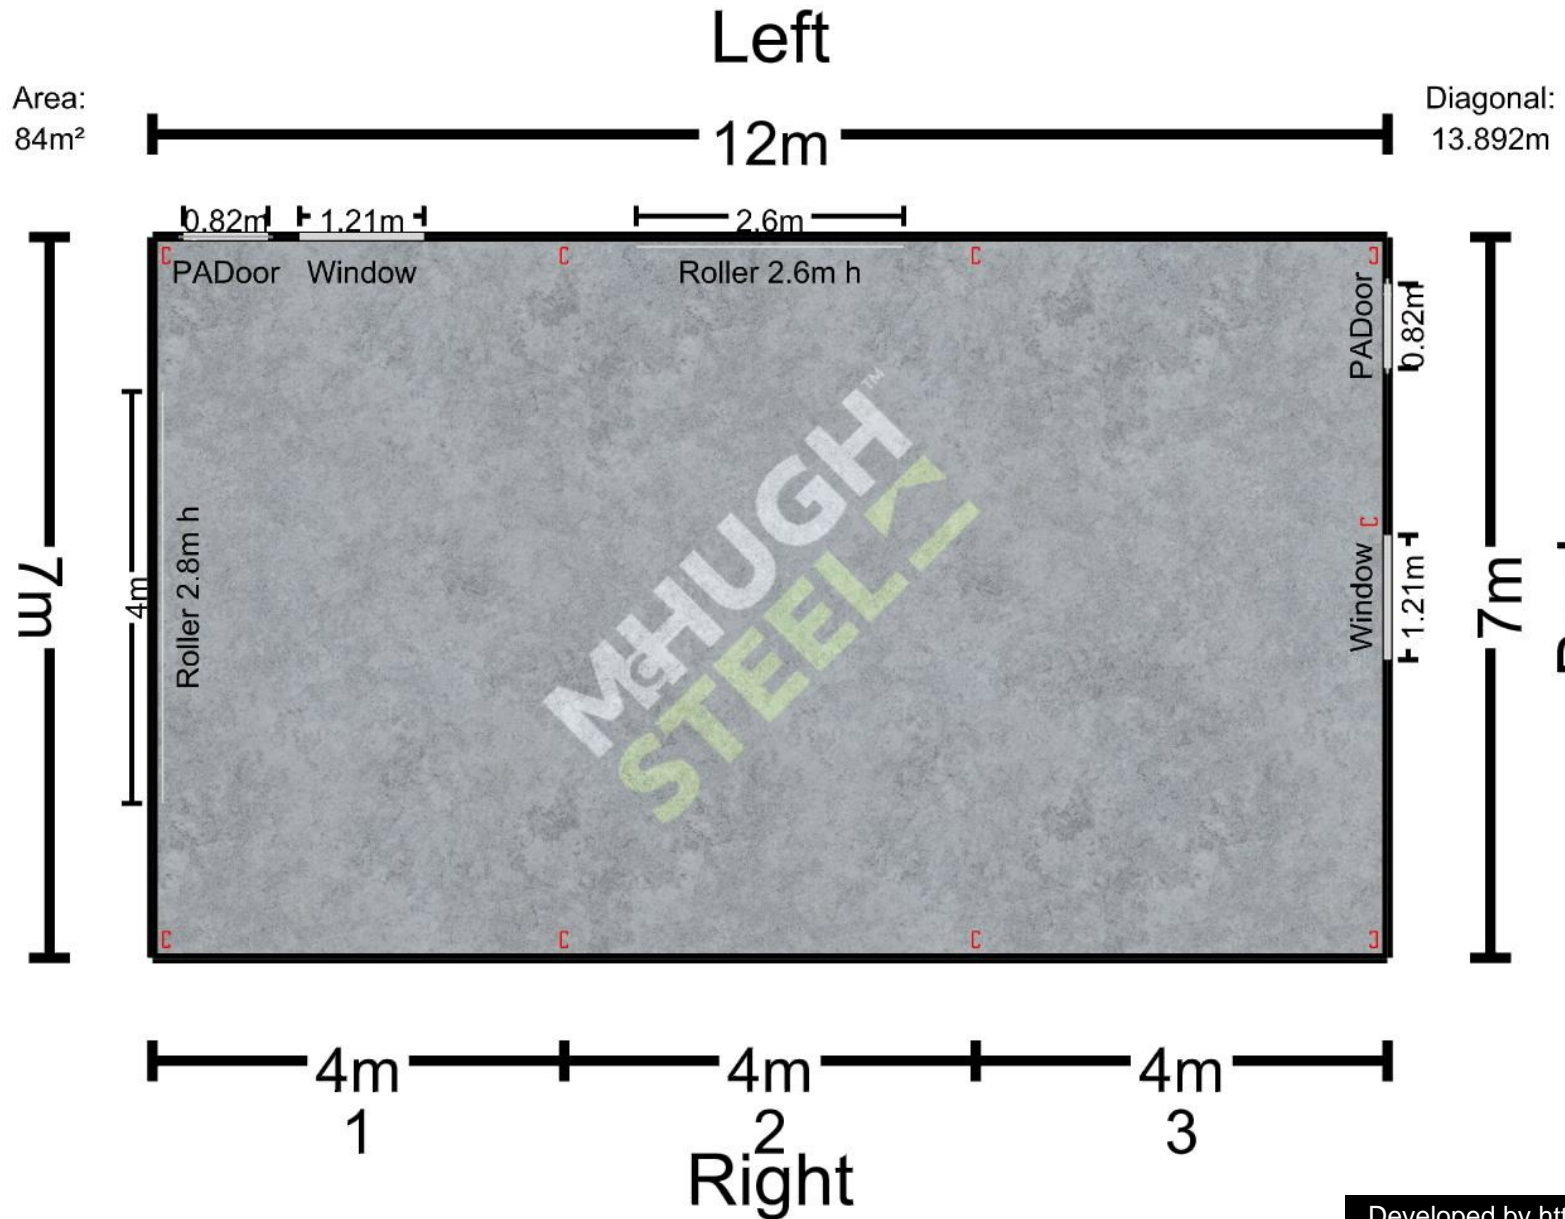

3D View [View & Edit in 3D: https://mchughsteel.com.au/shed-creator/#OSvrSAufDI2/1](https://mchughsteel.com.au/shed-creator/#OSvrSAufDI2/1)

Floor Plan View & Edit in 3D: <https://mchughsteel.com.au/shed-creator/#OSvrSAufDI2/1>

Elevations [View & Edit in 3D: https://mchughsteel.com.au/shed-creator/#OSvrSAufDI2/1](https://mchughsteel.com.au/shed-creator/#OSvrSAufDI2/1)

Left

Front

Back

Right