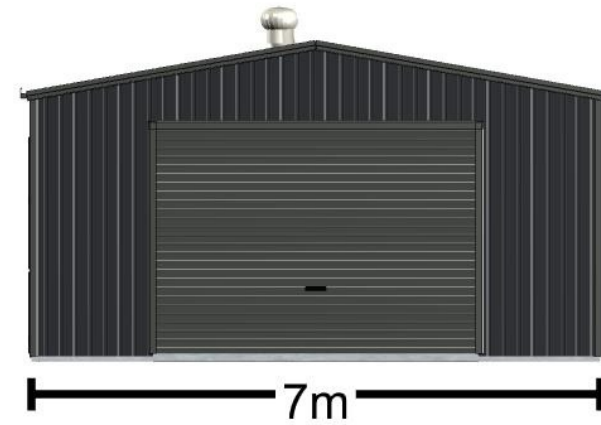

3D View [View & Edit in 3D: https://mchughsteel.com.au/shed-creator/#OSvrSAufDI2/1](https://mchughsteel.com.au/shed-creator/#OSvrSAufDI2/1)

Floor Plan View & Edit in 3D: <https://mchughsteel.com.au/shed-creator/#OSvrSAufDI2/1>

Elevations [View & Edit in 3D: https://mchughsteel.com.au/shed-creator/#OSvrSAufDI2/1](https://mchughsteel.com.au/shed-creator/#OSvrSAufDI2/1)

Left

Front

Back

Right