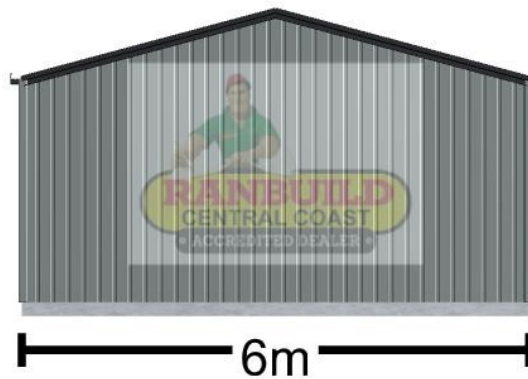

<https://ranbuildcentralcoast.com.au/>
sales@ranbuildgosford.com.au
02 4322 1313
10 Bowen Crescent
West Gosford NSW 2250

Elevations

View & Edit in 3D: <https://ranbuildcentralcoast.webshed.app/#4Zd36rOh5rj/0>

Left

Front

Back

Right