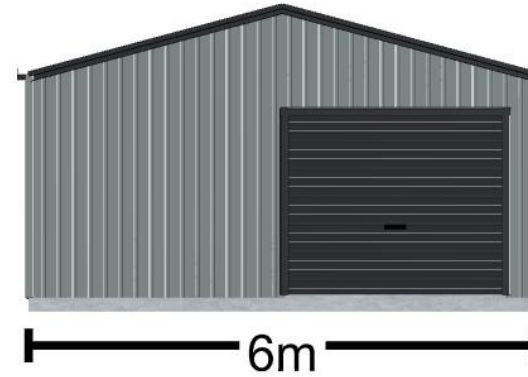

<https://ranbuildcentralcoast.com.au/>
sales@ranbuildgosford.com.au
02 4322 1313
10 Bowen Crescent
West Gosford NSW 2250

Elevations

View & Edit in 3D: <https://ranbuildcentralcoast.webshed.app/#4Zd36rOh5rj/0>

Front