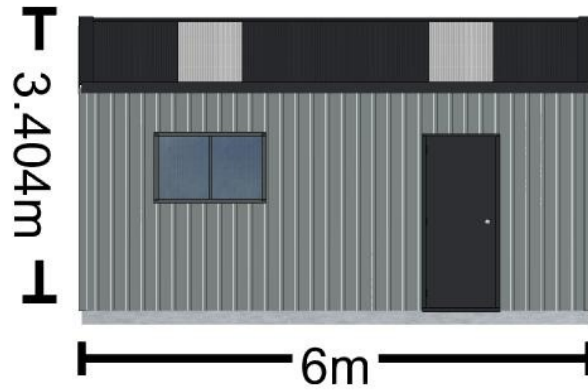

<https://ranbuildcentralcoast.com.au/>
sales@ranbuildgosford.com.au
02 4322 1313
10 Bowen Crescent
West Gosford NSW 2250

Elevations

View & Edit in 3D: <https://ranbuildcentralcoast.webshed.app/#4Zd36rOh5rj/0>

Left