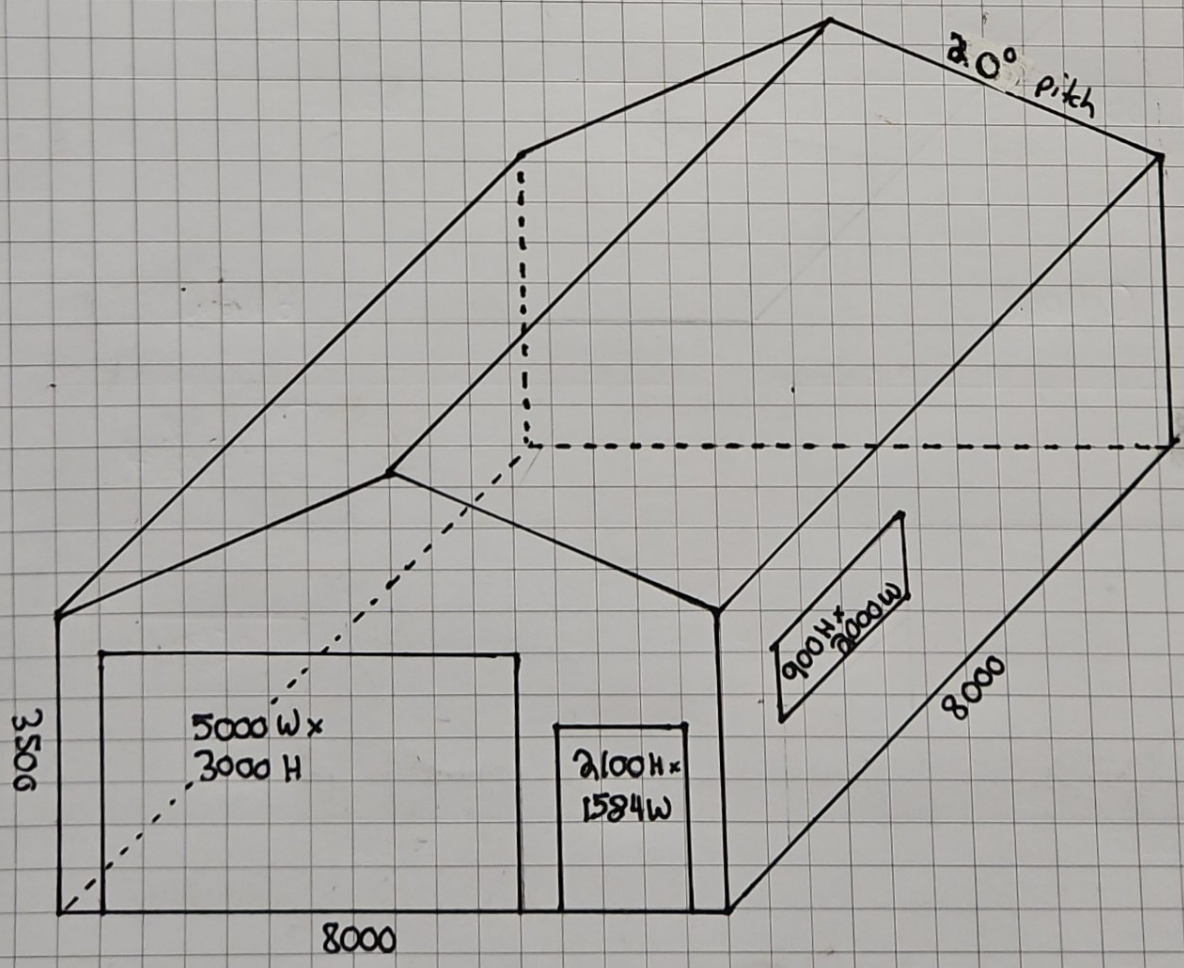

Colour Required: Monument

- Roofing
- Flashings
- Gutter
- Gutter Accessories
- Fascia
- Fascia Accessories
- Ridge Cap
- Valley
- Roof Battens
- Insulation
- Screws

Roof = .42 Custom orb  
Walls = .42 Custom orb  
Gutter = 1ft front Quad slotted  
Colour = Monument - everything

Grid size: 5x5mm

Colour Required: Monument

- Roofing
- Flashings
- Gutter
- Gutter Accessories
- Fascia
- Fascia Accessories
- Ridge Cap
- Valley
- Roof Battens
- Insulation
- Screws

Wall A

Wall C

Wall B

Wall D

Grid size: 5x5mm