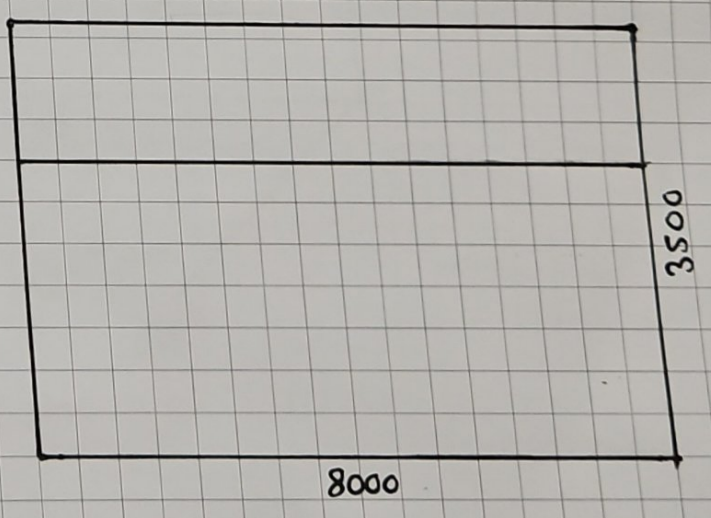

Grid size: 5x5mm

Colour Required: Monument

- Roofing
- Flashings
- Gutter
- Gutter Accessories
- Fascia
- Fascia Accessories
- Ridge Cap
- Valley
- Roof Battens
- Insulation
- Screws

Wall A

Wall C

Wall B

Wall D

Grid size: 5x5mm