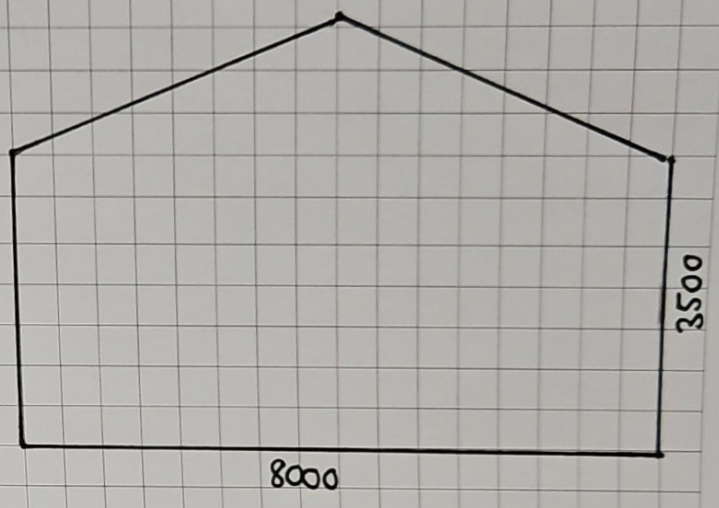

Grid size: 5x5mm

Colour Required: Monument

- Roofing
- Flashings
- Gutter
- Gutter Accessories
- Fascia
- Fascia Accessories
- Ridge Cap
- Valley
- Roof Battens
- Insulation
- Screws

Wall A

Wall C

Wall B

Wall D

Grid size: 5x5mm