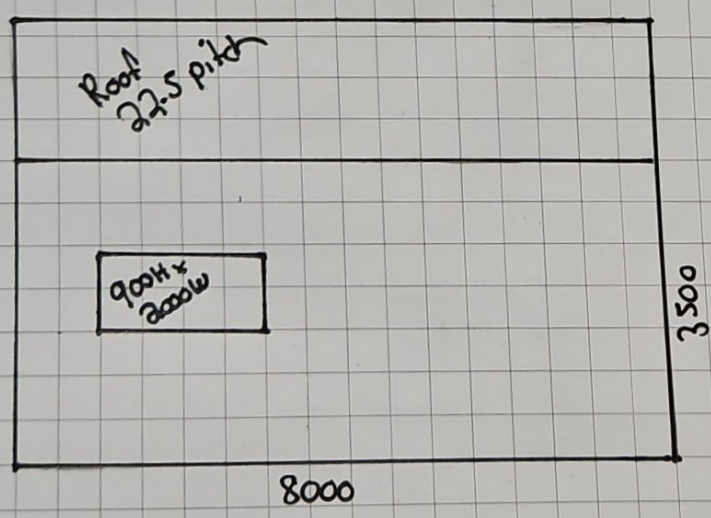

Grid size: 5x5mm

Colour Required: Monument

- Roofing
- Flashings
- Gutter
- Gutter Accessories
- Fascia
- Fascia Accessories
- Ridge Cap
- Valley
- Roof Battens
- Insulation
- Screws

Wall A

Wall C

Wall B

Wall D

Grid size: 5x5mm