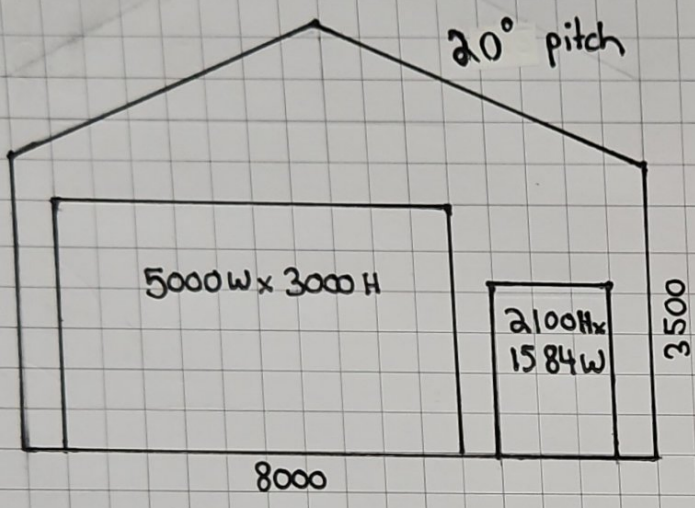

Colour Required: Monument

- Roofing
- Flashings
- Gutter
- Gutter Accessories
- Fascia
- Fascia Accessories
- Ridge Cap
- Valley
- Roof Battens
- Insulation
- Screws

Roof = .42 Custom orb  
Walls = .42 Custom orb  
Gutter = 1ft front Quad slotted  
Colour = Monument - everything

Grid size: 5x5mm

Colour Required: Monument

- Roofing
- Flashings
- Gutter
- Gutter Accessories
- Fascia
- Fascia Accessories
- Ridge Cap
- Valley
- Roof Battens
- Insulation
- Screws

Wall A

Wall C

Wall B

Wall D

Grid size: 5x5mm