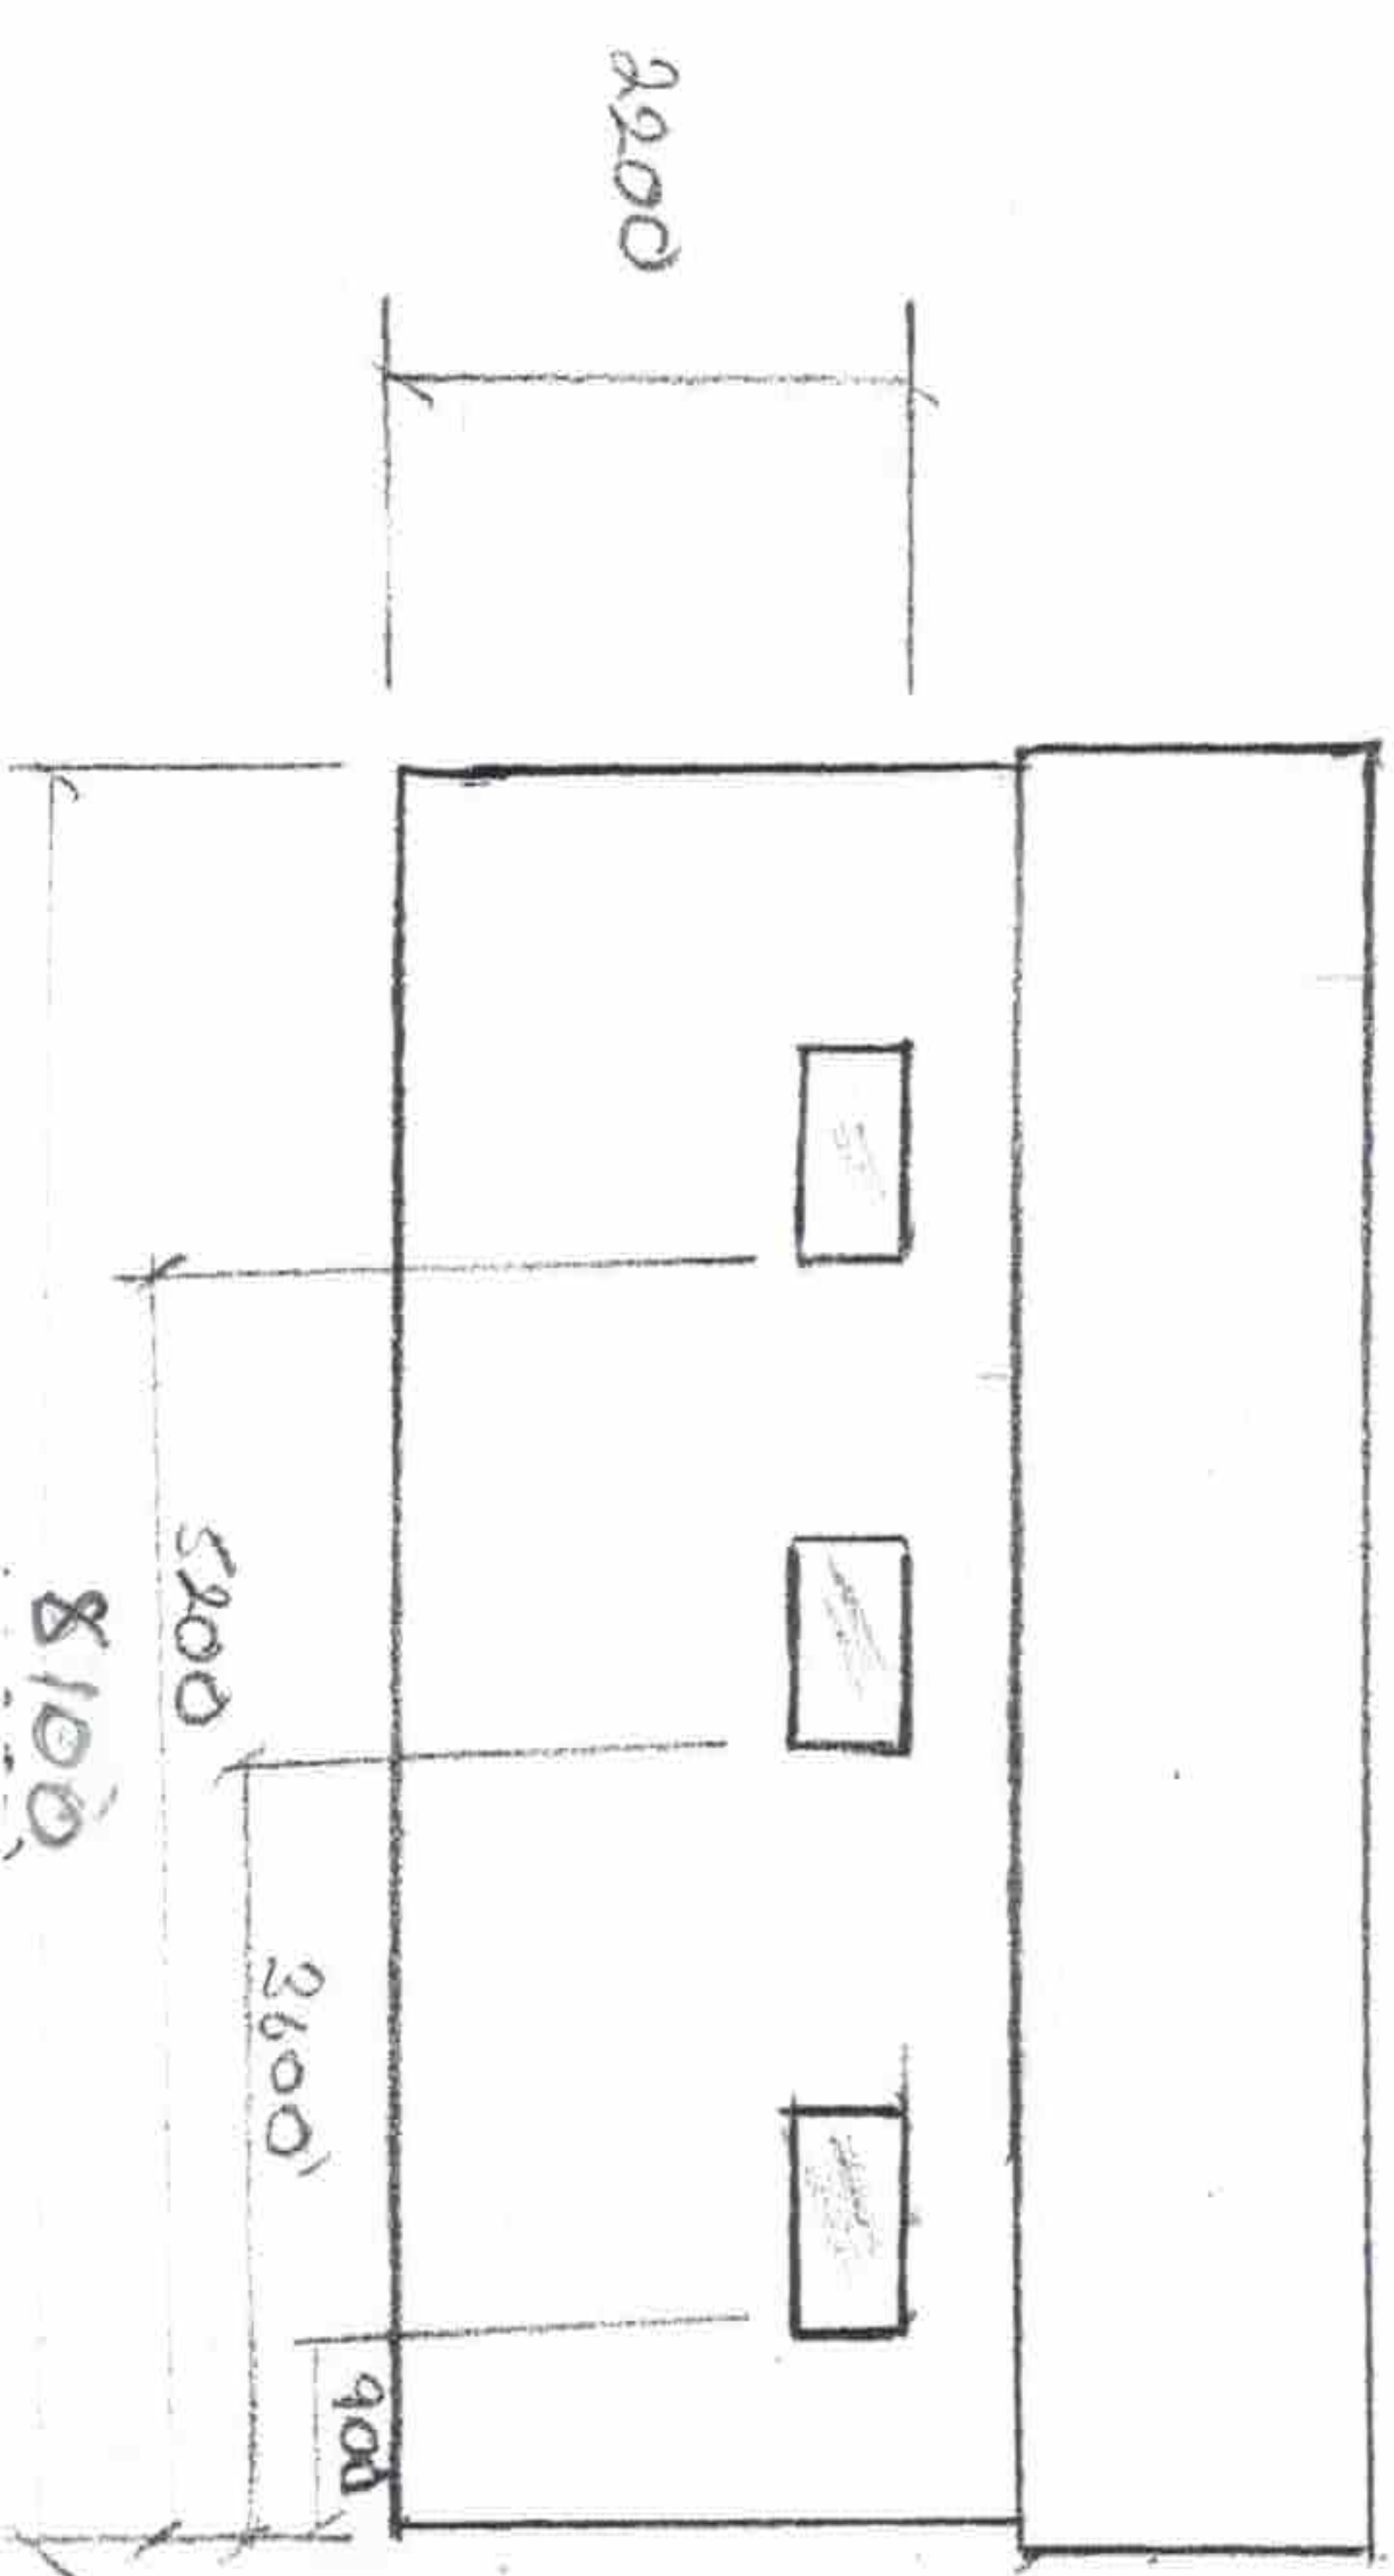

FRONT OF GARAGE

REAR OF GARAGE

4x full width frames ① → ④
 1x 1/2 width frame ⑤

5 WEATHERLY
 St Huberts Is Shed Concept

Falzmaschinen
 Fadensiegelmaschinen

5 weatherly pde
 St Huberts Island 2257

1 x SIDE ENTRY DOOR
 1 x SLIDING WINDOWS
 (900H x 1400W)

3 x BARN WINDOWS
 (475H x 840W)

2x ROLLER DOORS
 to suit opening
 2500 x 2700W
 with Garage Opener

DAVID WALTERS
 0418 562 564

Siding

9.400

7.000
(7200?)

6.800
(6900?)

17.56

EXISTING GARAGE

MEASUREMENT TO BE CONFIRMED