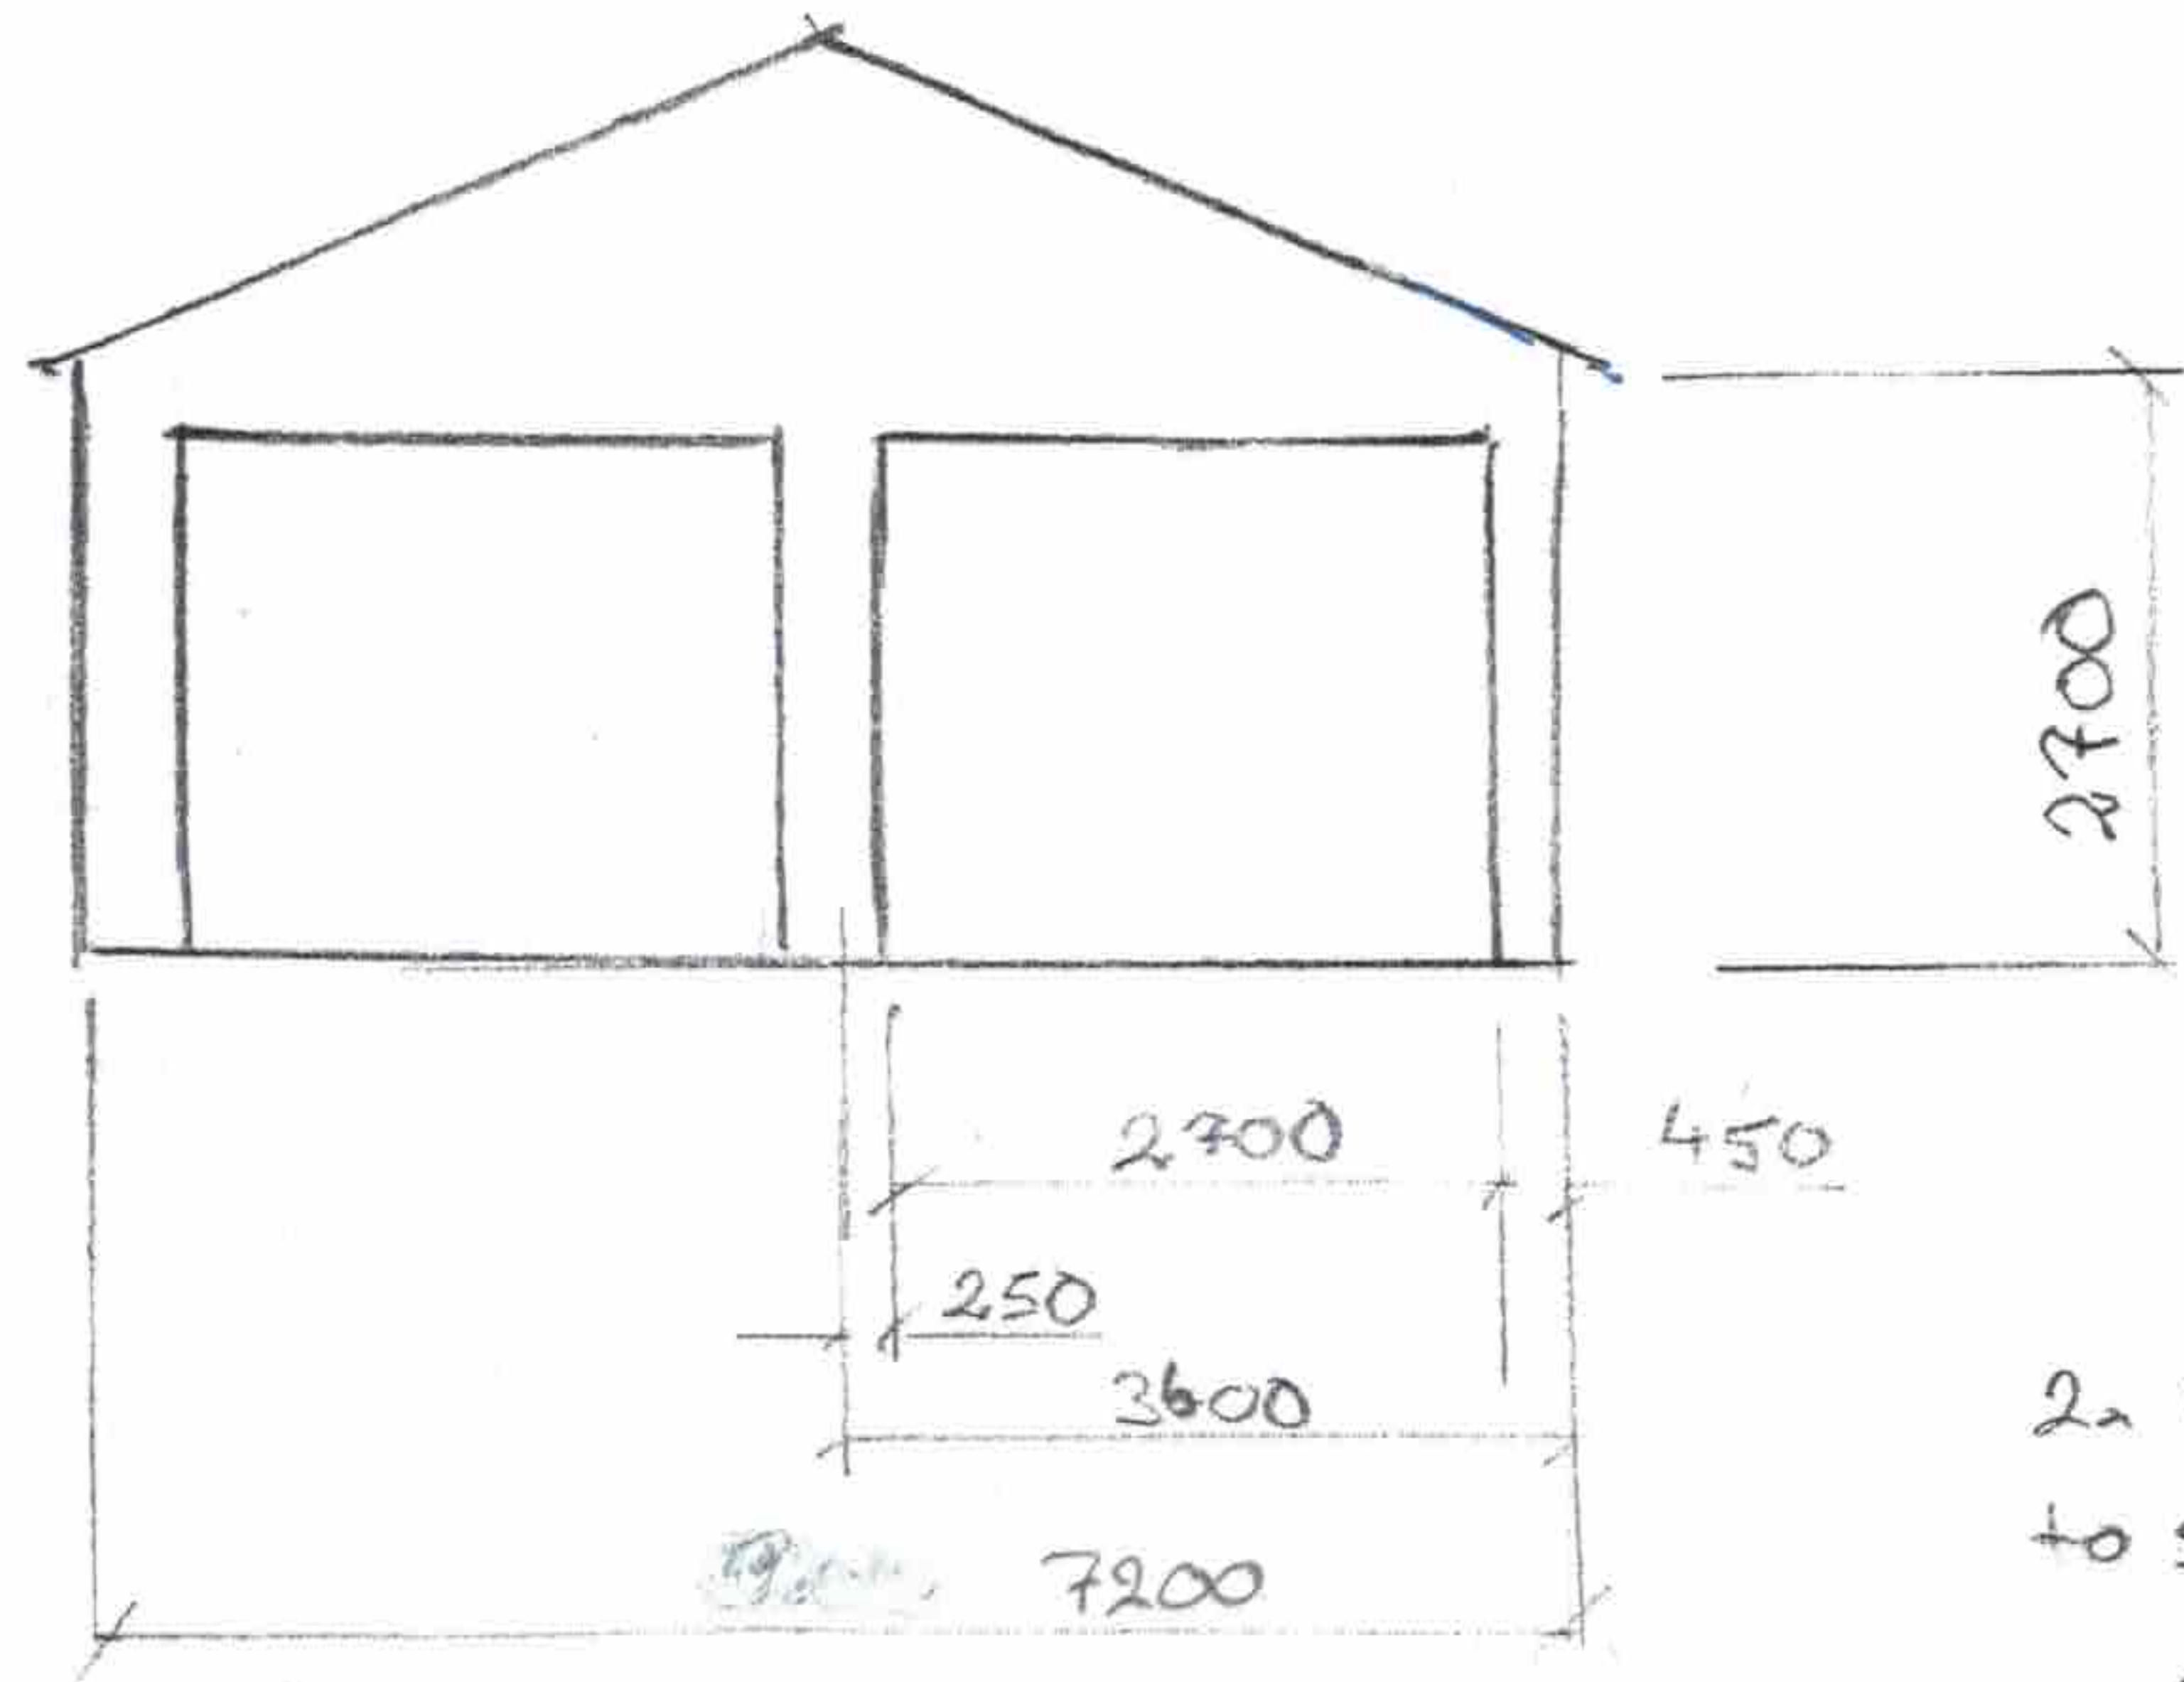

FRONT OF GARAGE

REAR OF GARAGE

4x full width frames ① → ④
 1x 1/2 width frame ⑤

5 WEATHERLY
 St Huberts Is Shed Concept

Falzmaschinen
 Fadensiegelmaschinen

5 weatherly pde
 St Huberts Island 2257

1 x SIDE ENTRY DOOR
 1 x SLIDING WINDOWS
 (900H x 1400W)

3 x BARN WINDOWS
 (475H x 840W)

2x ROLLER DOORS
 to suit opening
 2500 x 2700W
 with Garage Opener

DAVID WALTERS
 0418 562 564

Siding

9.400

7.000
(7200?)

6.800
(6900?)

17.56

EXISTING GARAGE

MEASUREMENT TO BE CONFIRMED