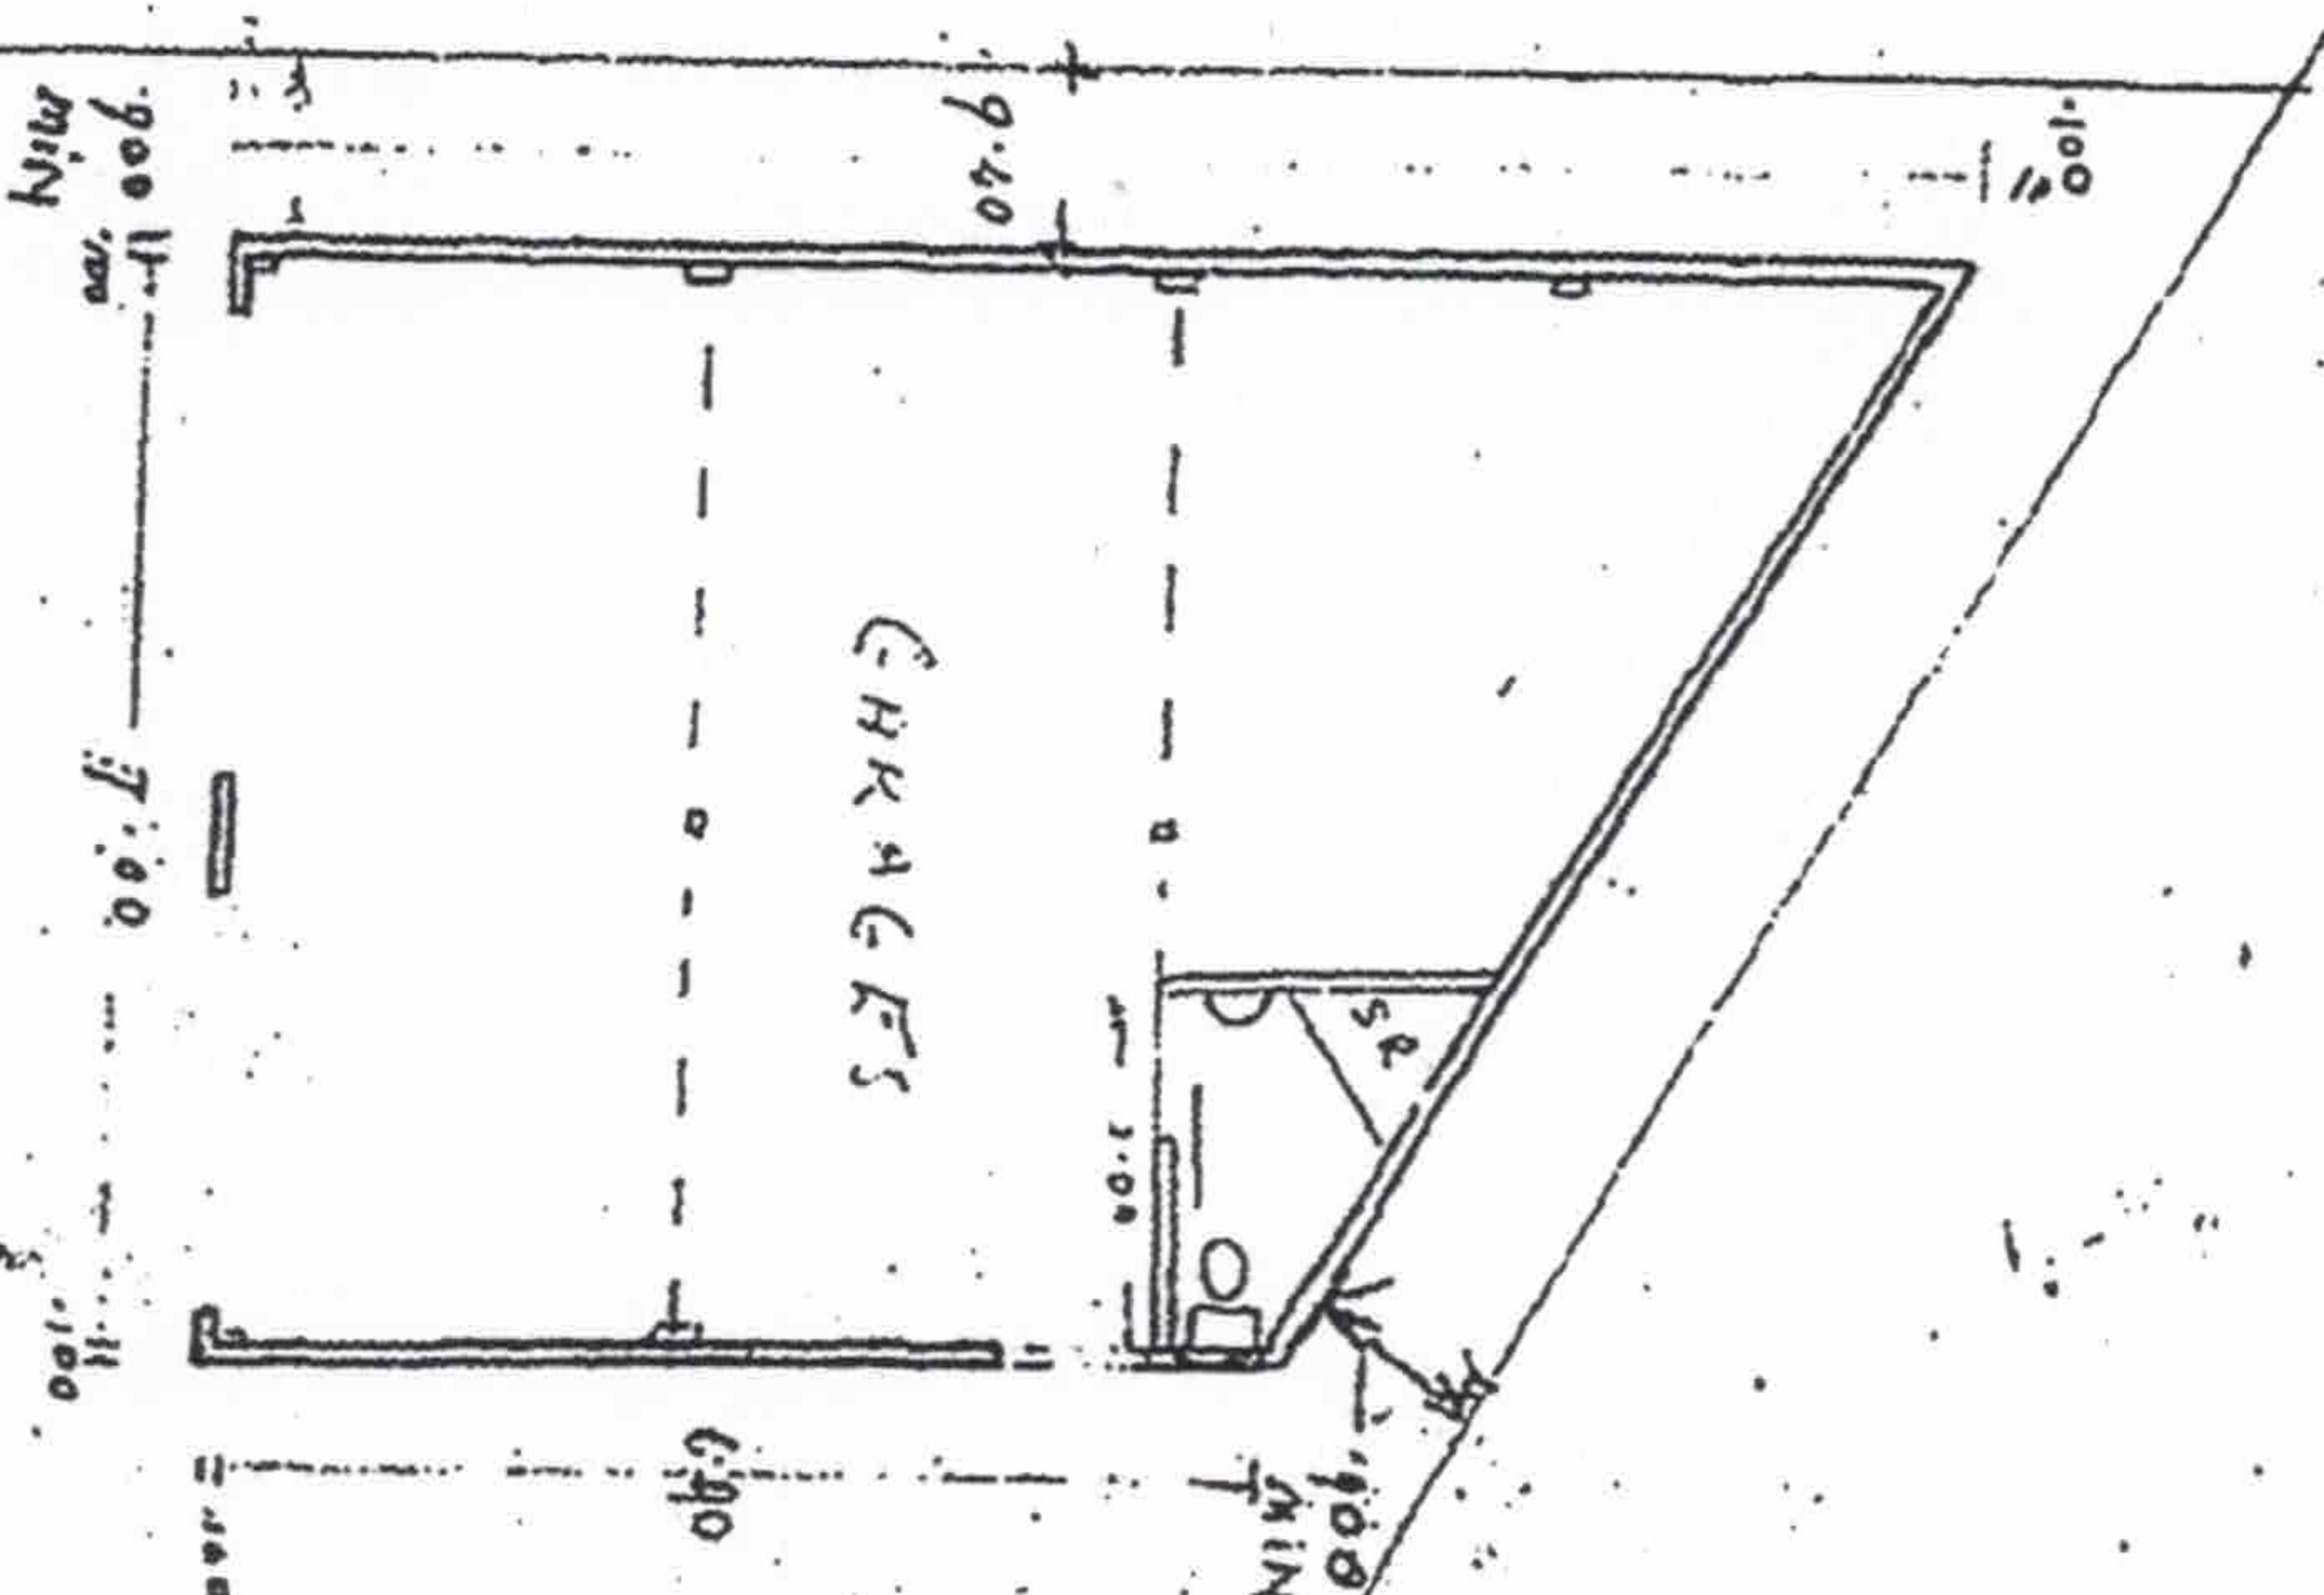

3 x BARN WINDOWS
 (475H x 840W)

2x ROLLER DOORS
 to suit opening
 2500 x 2700W
 with Garage Opener

DAVID WALTERS
 0418 562 564

Siding

9.400

7.000
(7200?)

6.800
(6900?)

17.56

EXISTING GARAGE

MEASUREMENT TO BE CONFIRMED