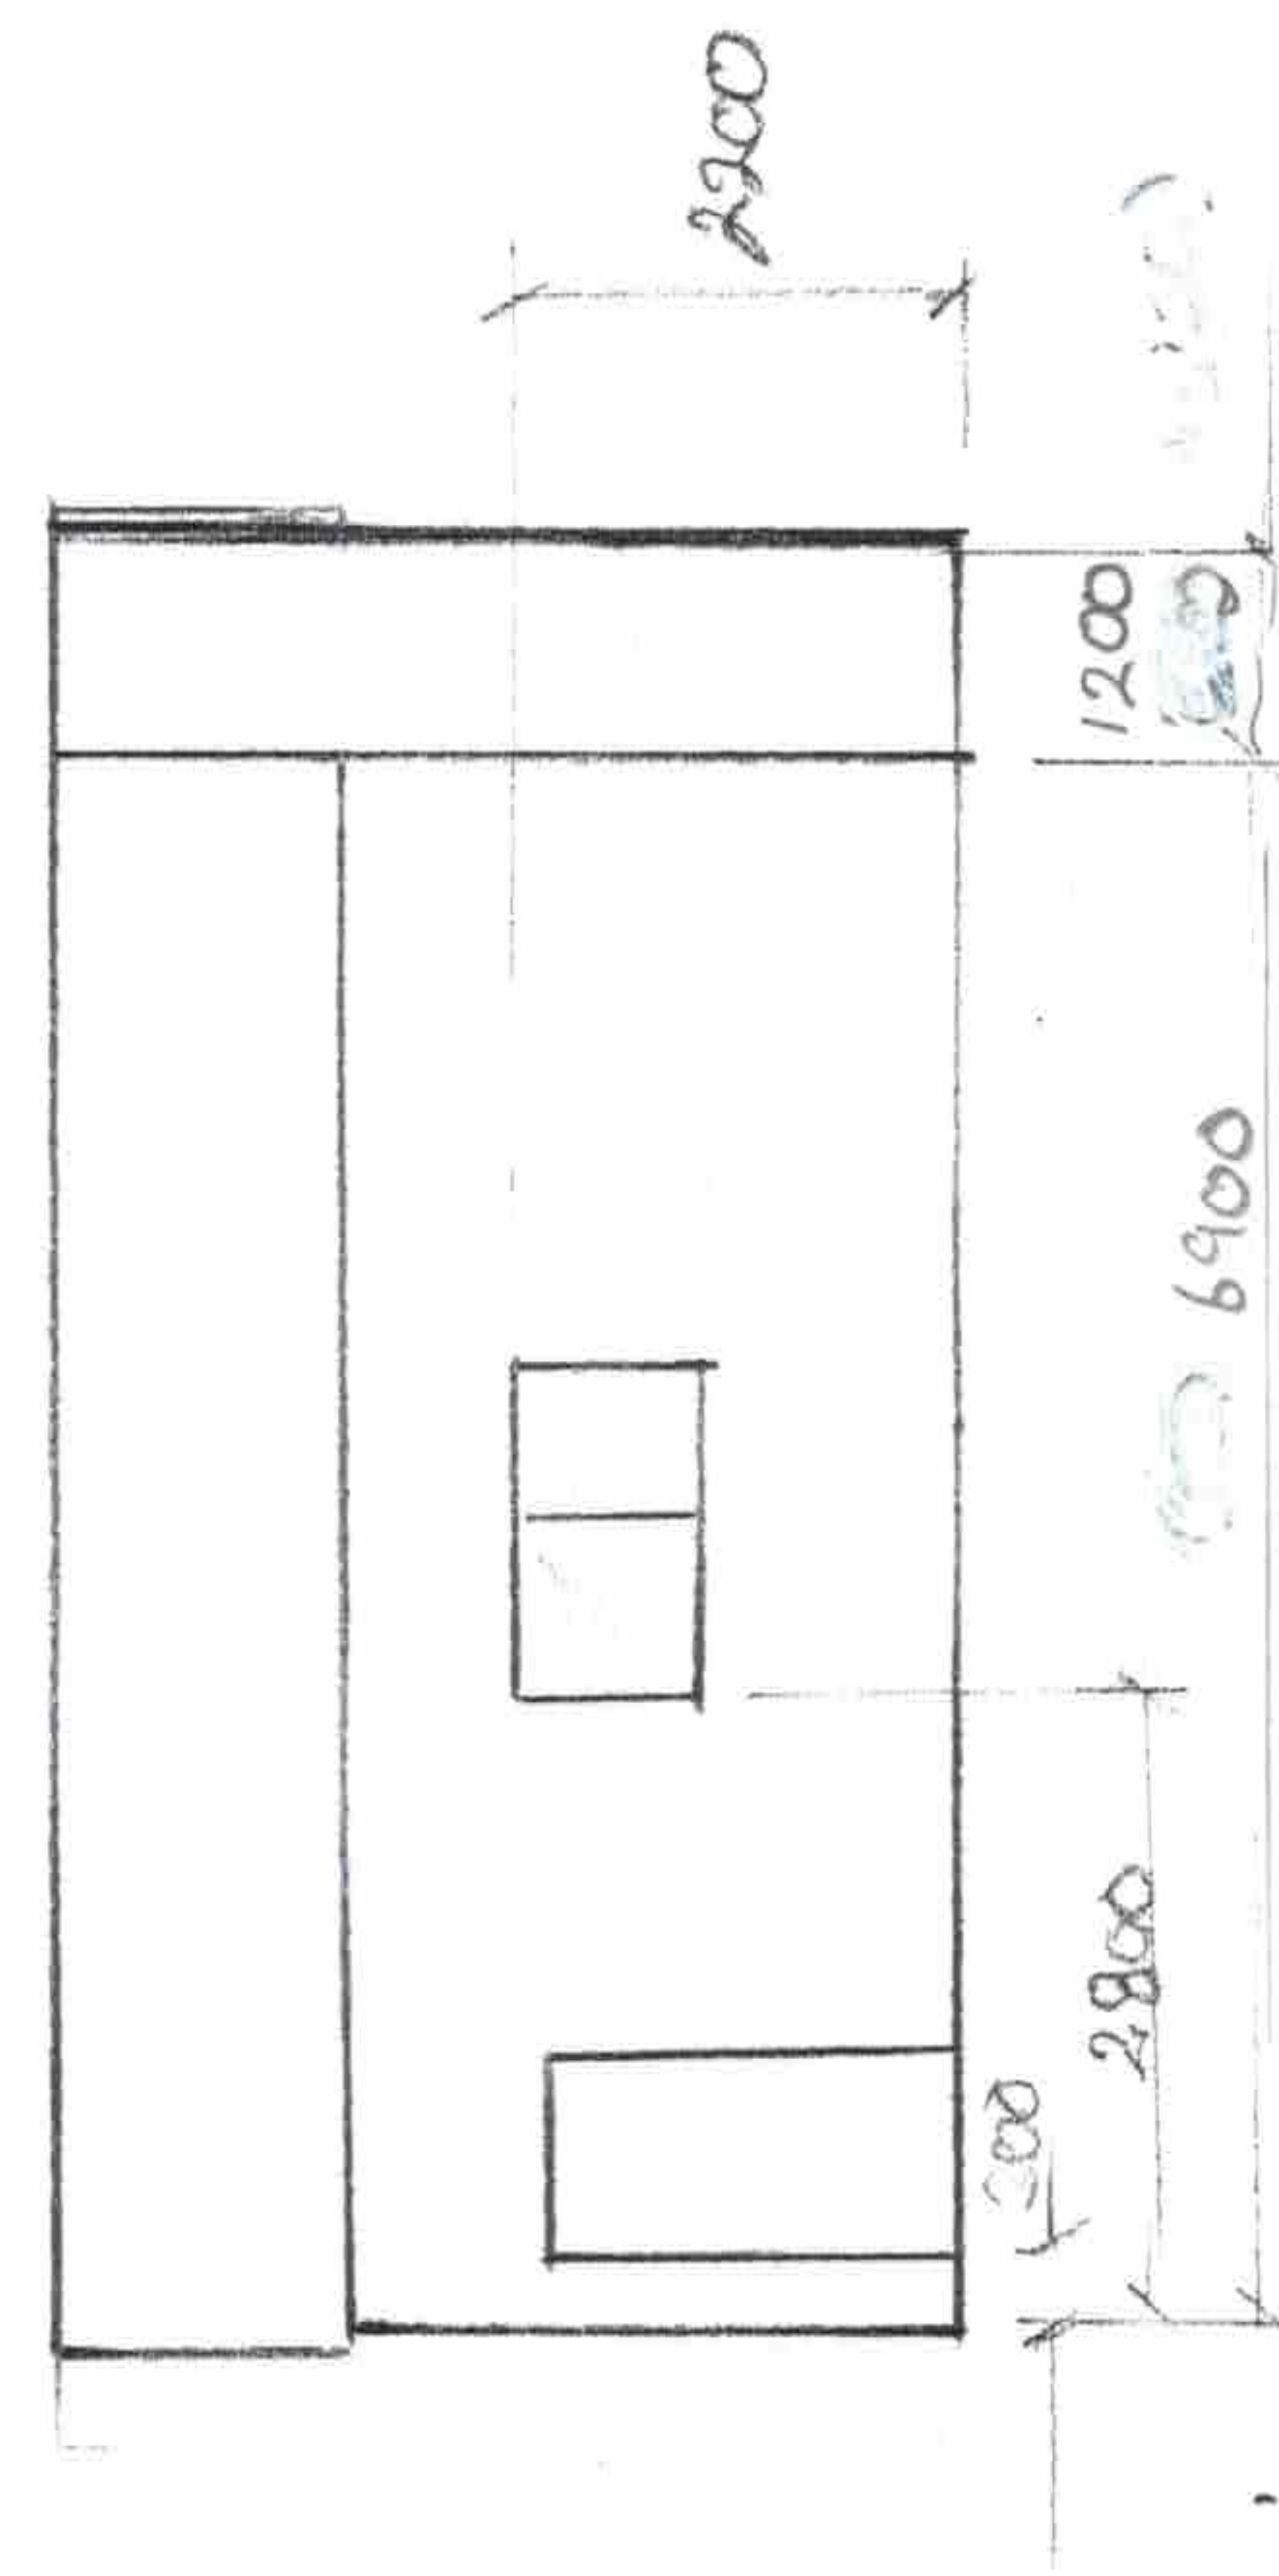

FRONT OF GARAGE

REAR OF GARAGE

4x full width frames ① → ④
 1x 1/2 width frame ⑤

5 WEATHERLY
 St Huberts Is Shed Concept

Falzmaschinen
 Fadensiegelmaschinen

5 weatherly pde
 St Huberts Island 2257

1 x SIDE ENTRY DOOR
 1 x SLIDING WINDOWS
 (900H x 1400W)

3 x BARN WINDOWS
 (475H x 840W)

2x ROLLER DOORS
 to suit opening
 2500 x 2700W
 with Garage Opener

DAVID WALTERS
 0418 562 564

Siding

9.400

7.000
(7200?)

6.800
(6900?)

17.56

EXISTING GARAGE

MEASUREMENT TO BE CONFIRMED