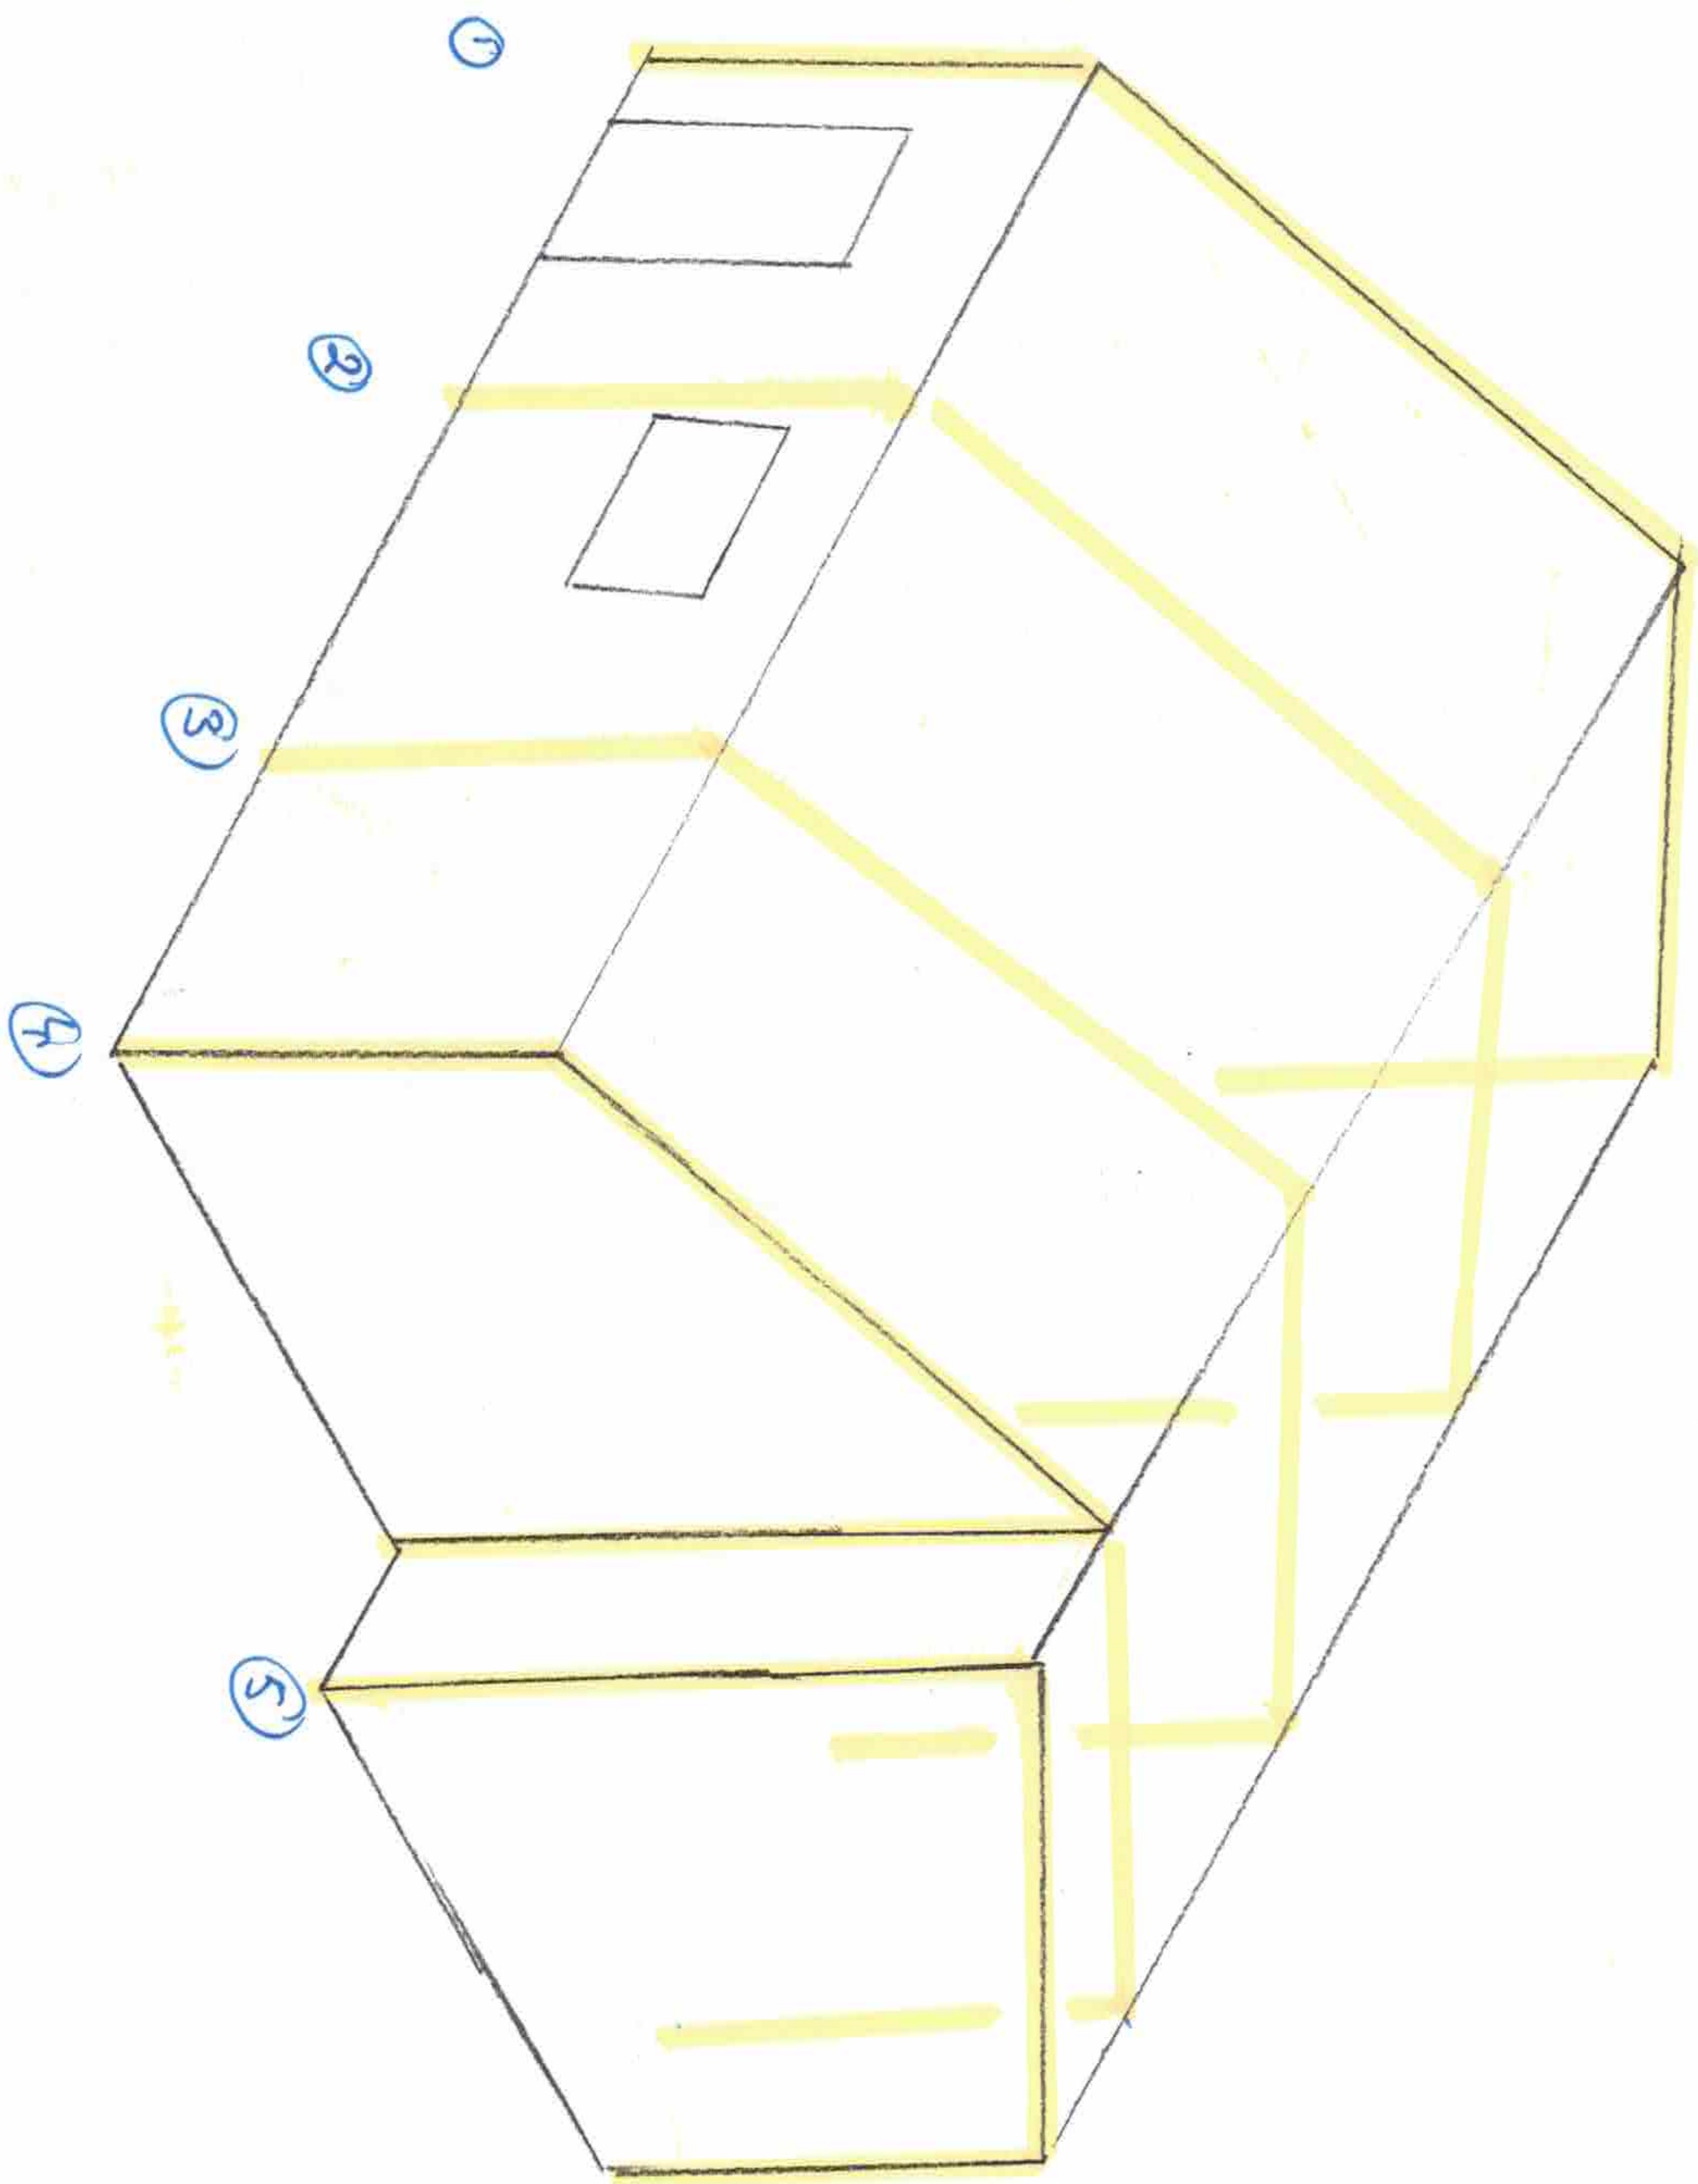

FRONT OF GARAGE

REAR OF GARAGE

4x full width frames ① → ④
 1x 1/2 width frame ⑤

5 WEATHERLY
 St Huberts Is Shed Concept

Falzmaschinen
 Fadensiegelmaschinen

5 weatherly pde
 St Huberts Island 2257

1 x SIDE ENTRY DOOR
 1 x SLIDING WINDOWS
 (900H x 1400W)

3 x BARN WINDOWS
 (475H x 840W)

2x ROLLER DOORS
 to suit opening
 2500 x 2700W
 with Garage Opener

DAVID WALTERS
 0418 562 564

Siding

9.400

7.000
(7200?)

6.800
(6900?)

17.56