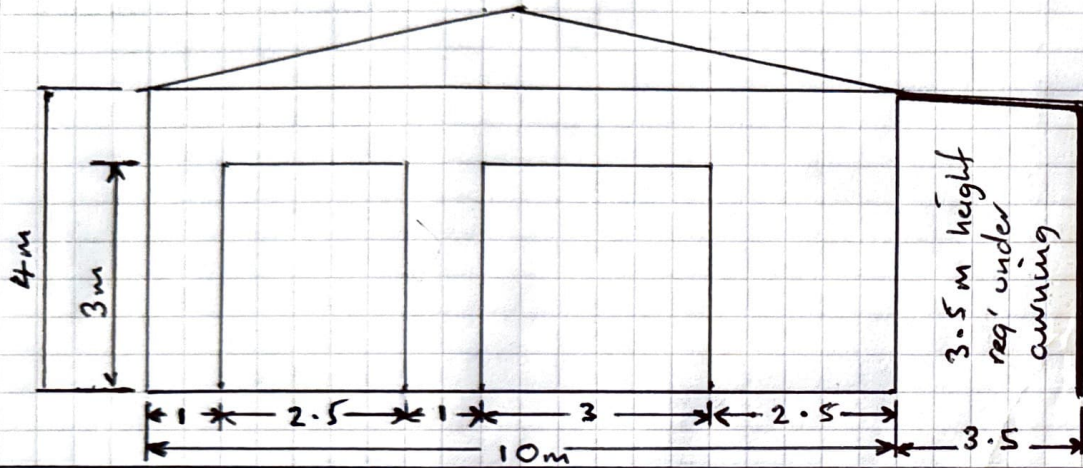

FRONT

LH SIDE

RH SIDE

- 1a. Colourbond Ultra as coastal.
1. Roof insulation.
2. Vermin proof.
3. no concrete under awning.
4. Shale Grey Roof, walls & doors.
5. Monument colour gutters.

BACK

← 10m →