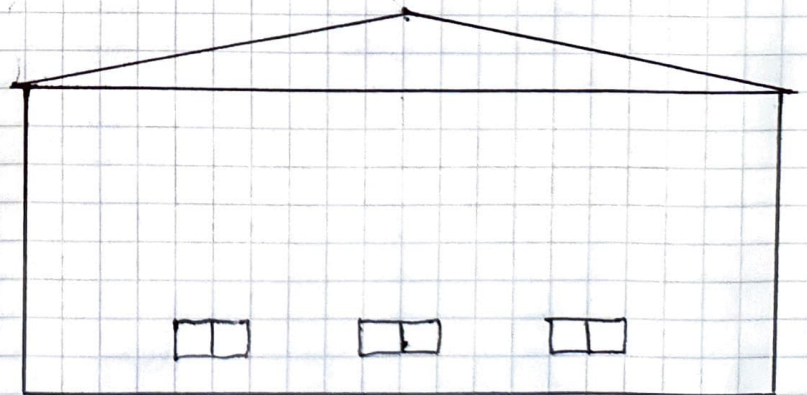

FRONT

LH SIDE

RH SIDE

- 1a. Colourbond Ultra as coastal.
1. Roof insulation.
2. Vermin proof.
3. no concrete under awning.
4. Shale Grey Roof, walls & doors.
5. Monument colour gutters.

BACK

← 10m →