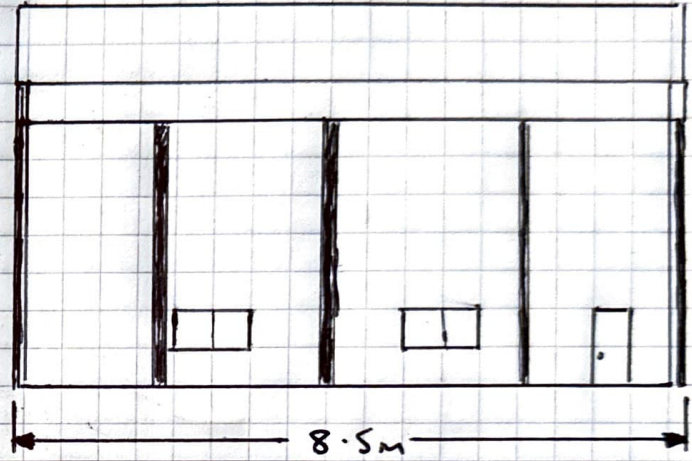

FRONT

LH SIDE

RH SIDE

- 1a. Colourbond Ultra as coastal.
1. Roof insulation.
2. Vermin proof.
3. no concrete under awning.
4. Shale Grey Roof, walls & doors.
5. Monument colour gutters.

BACK

← 10m →