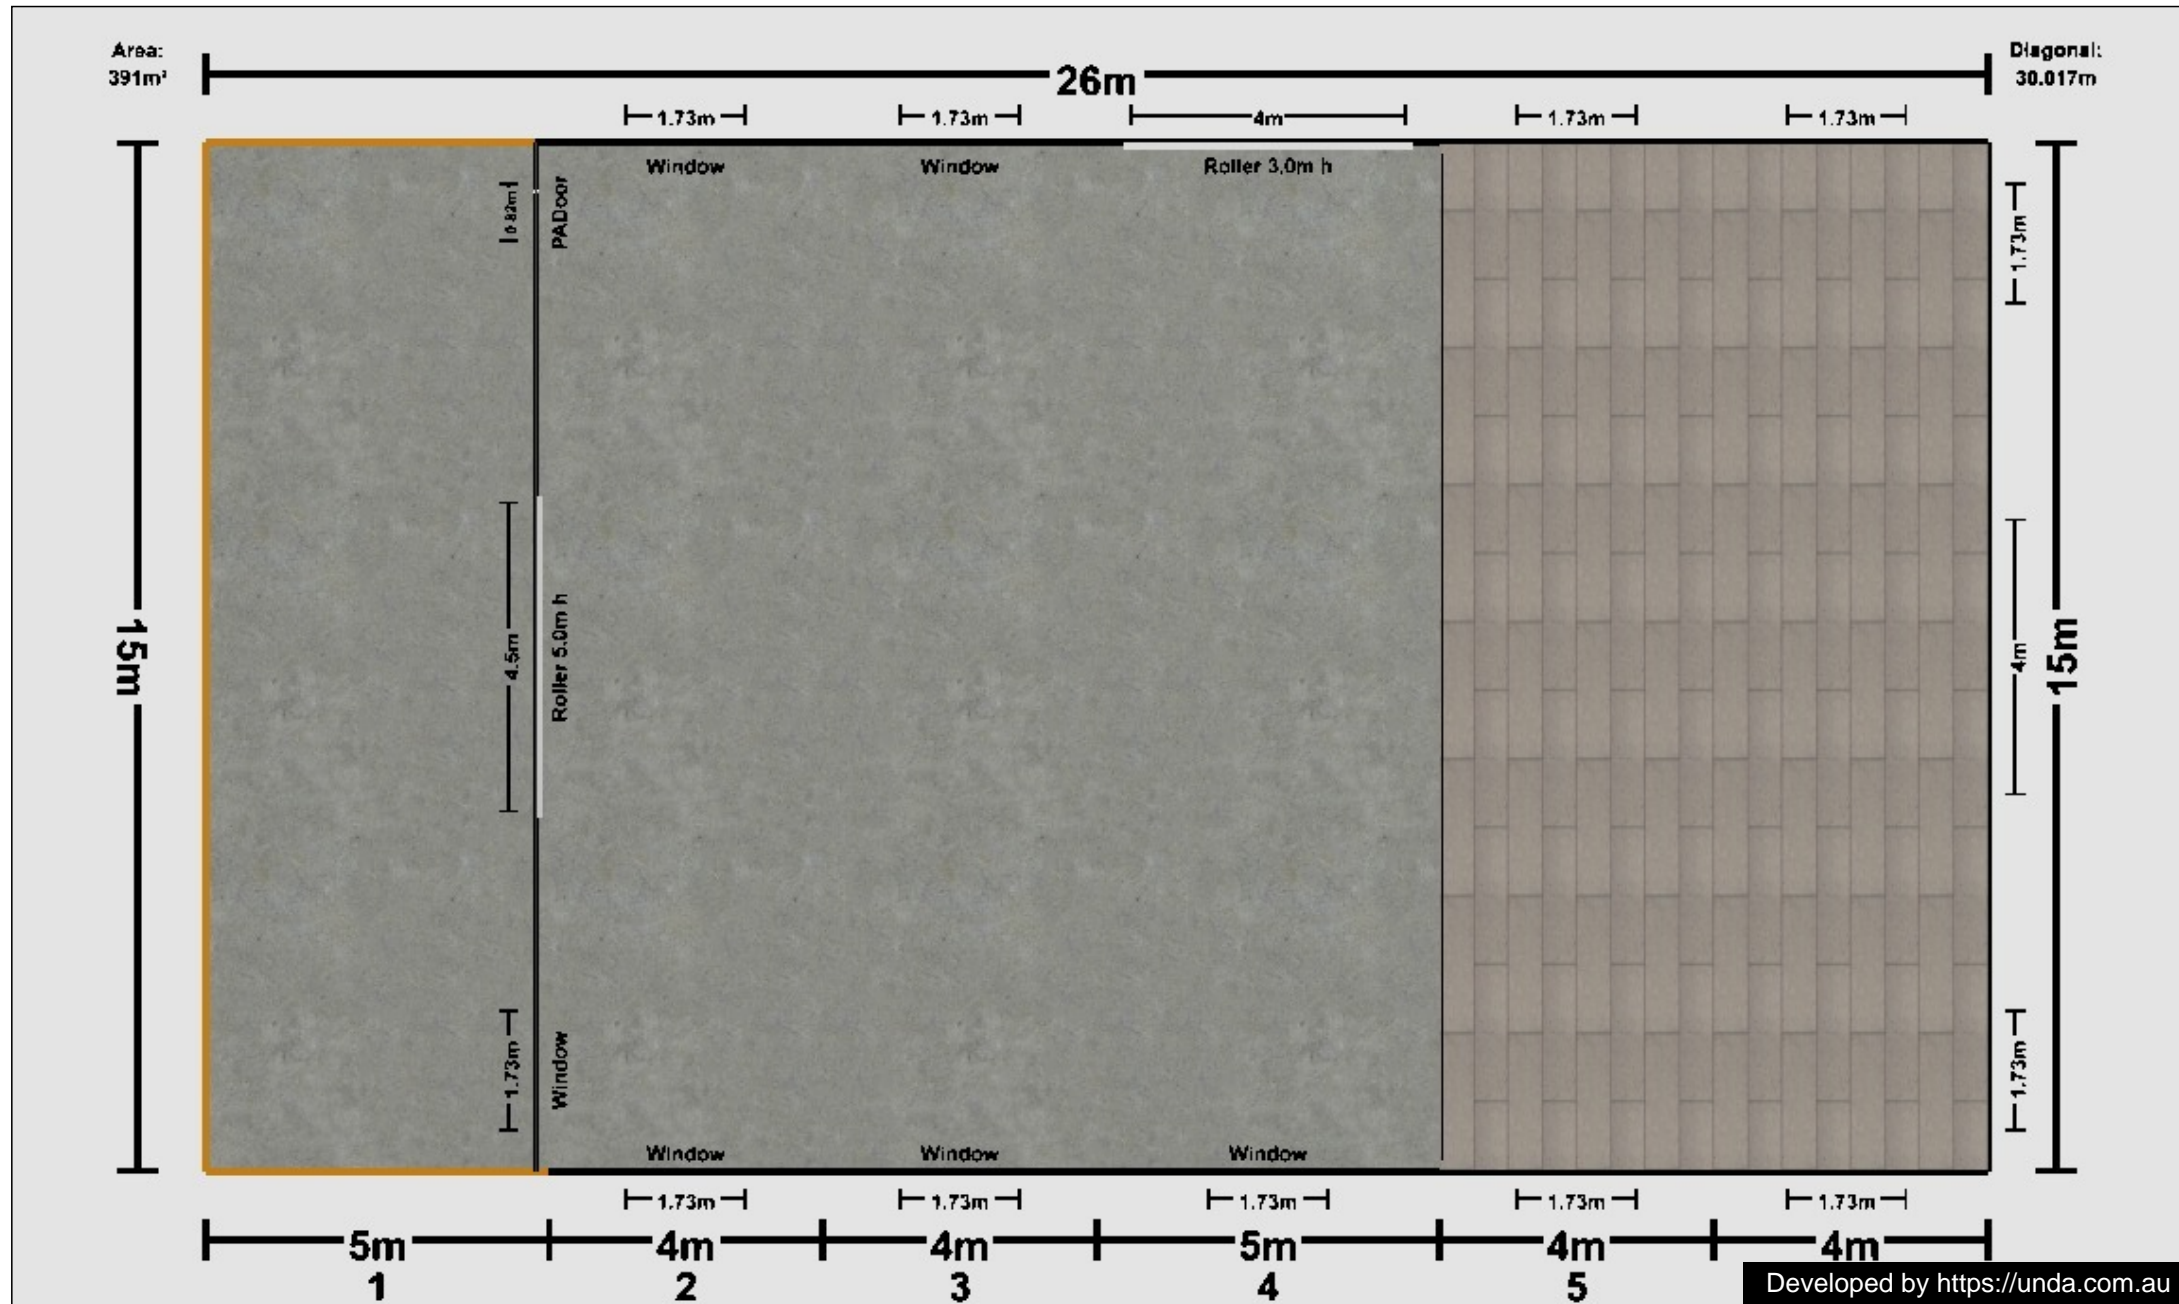

08 6230 2250

21 McCook St, Forrestdale 6112

<https://royssheds.com.au>