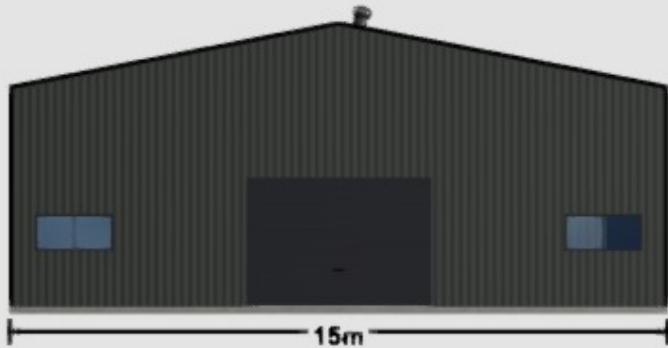

21 McCook St, Forrestdale 6112

<https://royssheds.com.au>

Left

Front

Back

Right