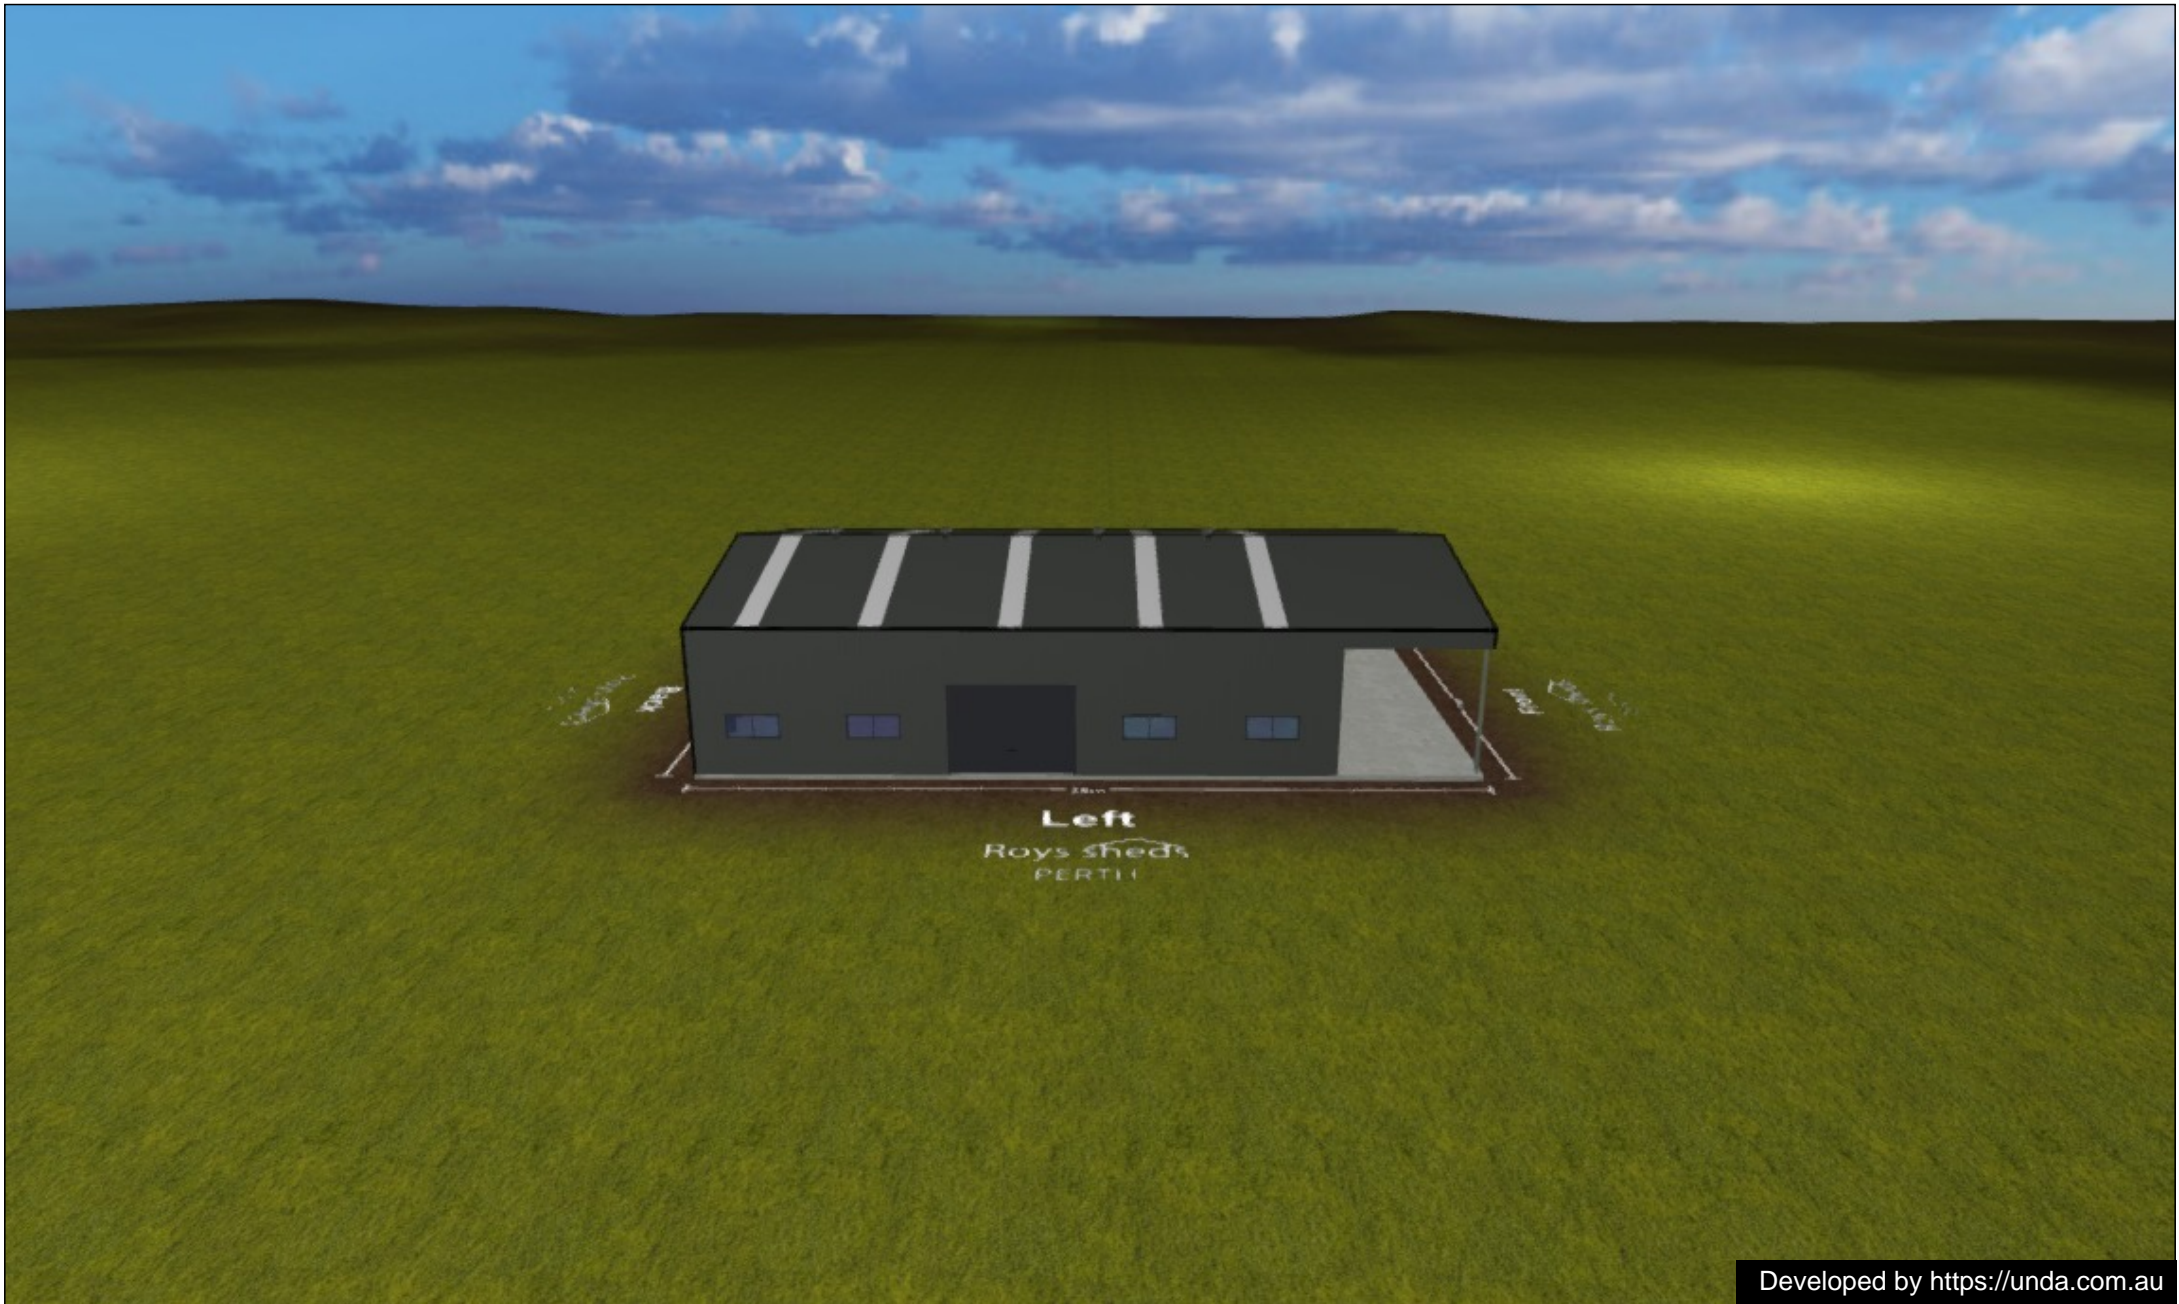

08 6230 2250

21 McCook St, Forrestdale 6112

<https://royssheds.com.au>

Left
Roy's sheds
PERTH

08 6230 2250

21 McCook St, Forrestdale 6112

<https://royssheds.com.au>

08 6230 2250

21 McCook St, Forrestdale 6112

<https://royssheds.com.au>

Left

Front

Back

Right