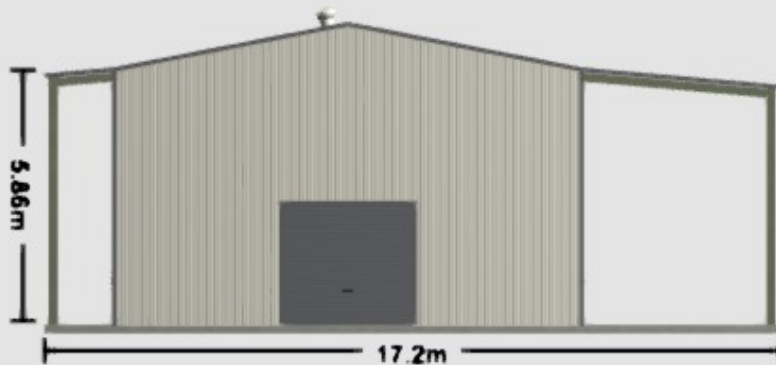

08 6230 2250

21 McCook St, Forrestdale 6112

<https://royssheds.com.au>

08 6230 2250

21 McCook St, Forrestdale 6112

<https://royssheds.com.au>

Left

Front