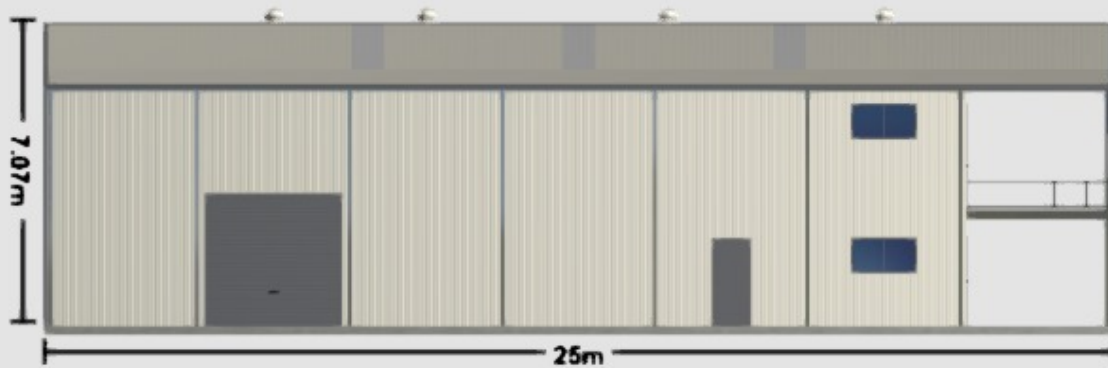

08 6230 2250

21 McCook St, Forrestdale 6112

<https://royssheds.com.au>

08 6230 2250

21 McCook St, Forrestdale 6112

<https://royssheds.com.au>

Left

Front