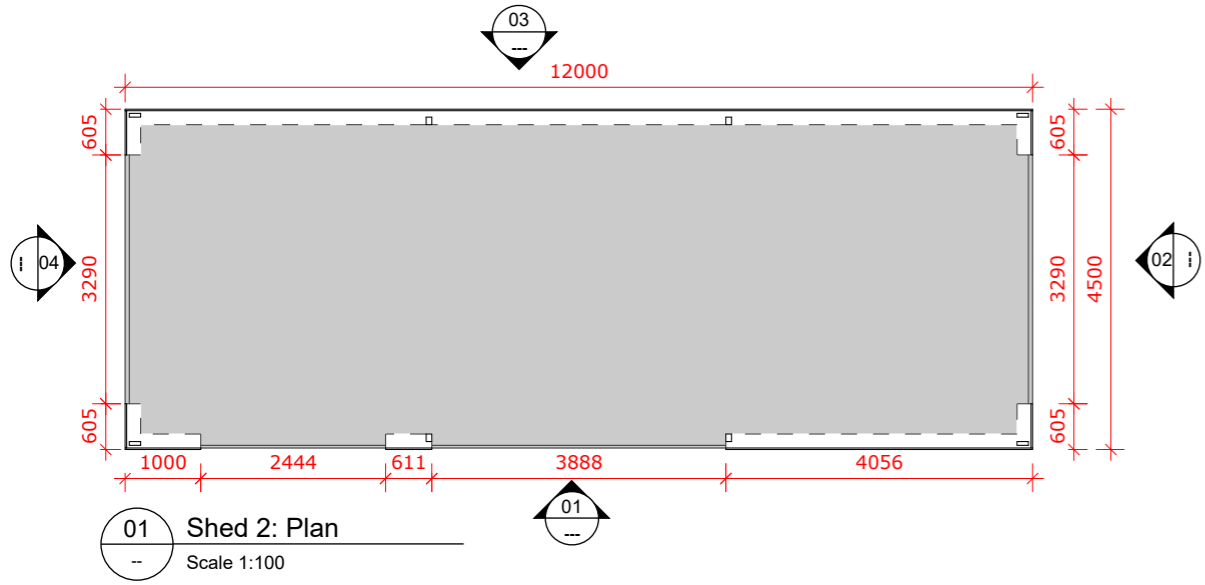

SHED 1
 Class 1A Liveable Shed
 Roof and Wall Cladding:
 Custom Orb - Zinalume

SITE INFORMATION
 ADDRESS:
 113 Wrens Lane, Wyberba Q 4382

SHED 2
 Class 1A Liveable Shed
 Roof and Wall Cladding:
 Custom Orb - Zinalume