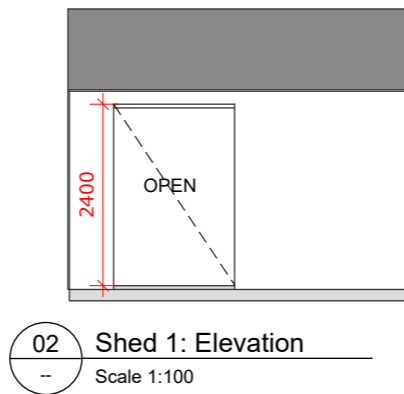

SHED 1
 Class 1A Liveable Shed
 Roof and Wall Cladding:
 Custom Orb - Zinalume

SITE INFORMATION
 ADDRESS:
 113 Wrens Lane, Wyberba Q 4382

SHED 2
 Class 1A Liveable Shed
 Roof and Wall Cladding:
 Custom Orb - Zinalume