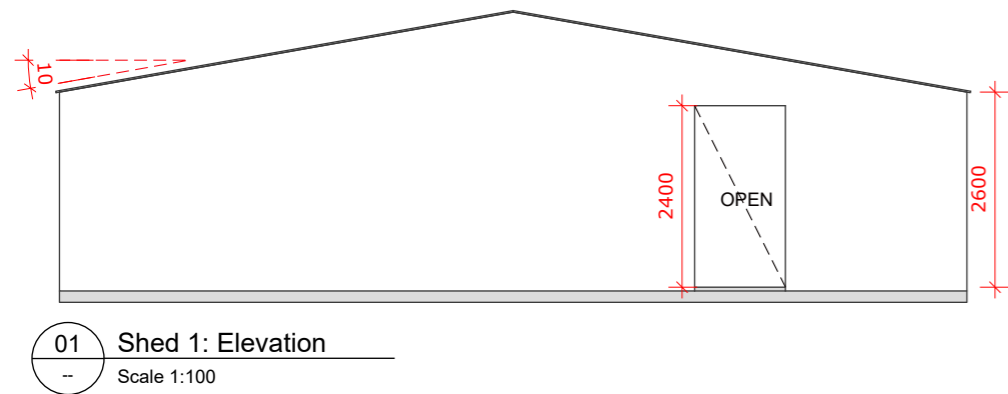

SHED 1
 Class 1A Liveable Shed
 Roof and Wall Cladding:
 Custom Orb - Zinalume

SITE INFORMATION
 ADDRESS:
 113 Wrens Lane, Wyberba Q 4382

SHED 2
 Class 1A Liveable Shed
 Roof and Wall Cladding:
 Custom Orb - Zinalume