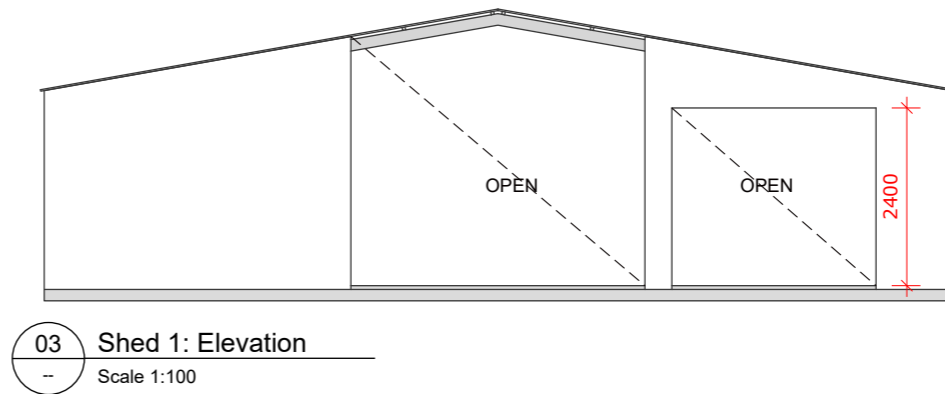

SHED 1
 Class 1A Liveable Shed
 Roof and Wall Cladding:
 Custom Orb - Zinalume

SITE INFORMATION
 ADDRESS:
 113 Wrens Lane, Wyberba Q 4382

SHED 2
 Class 1A Liveable Shed
 Roof and Wall Cladding:
 Custom Orb - Zinalume