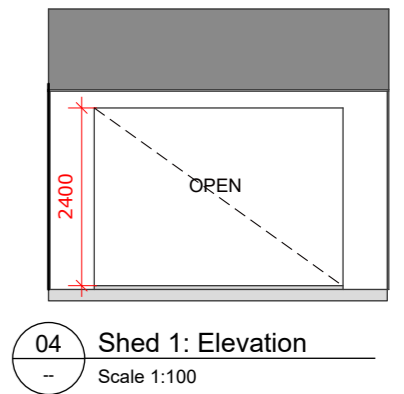

SHED 1
 Class 1A Liveable Shed
 Roof and Wall Cladding:
 Custom Orb - Zinalume

SITE INFORMATION
 ADDRESS:
 113 Wrens Lane, Wyberba Q 4382

SHED 2
 Class 1A Liveable Shed
 Roof and Wall Cladding:
 Custom Orb - Zinalume