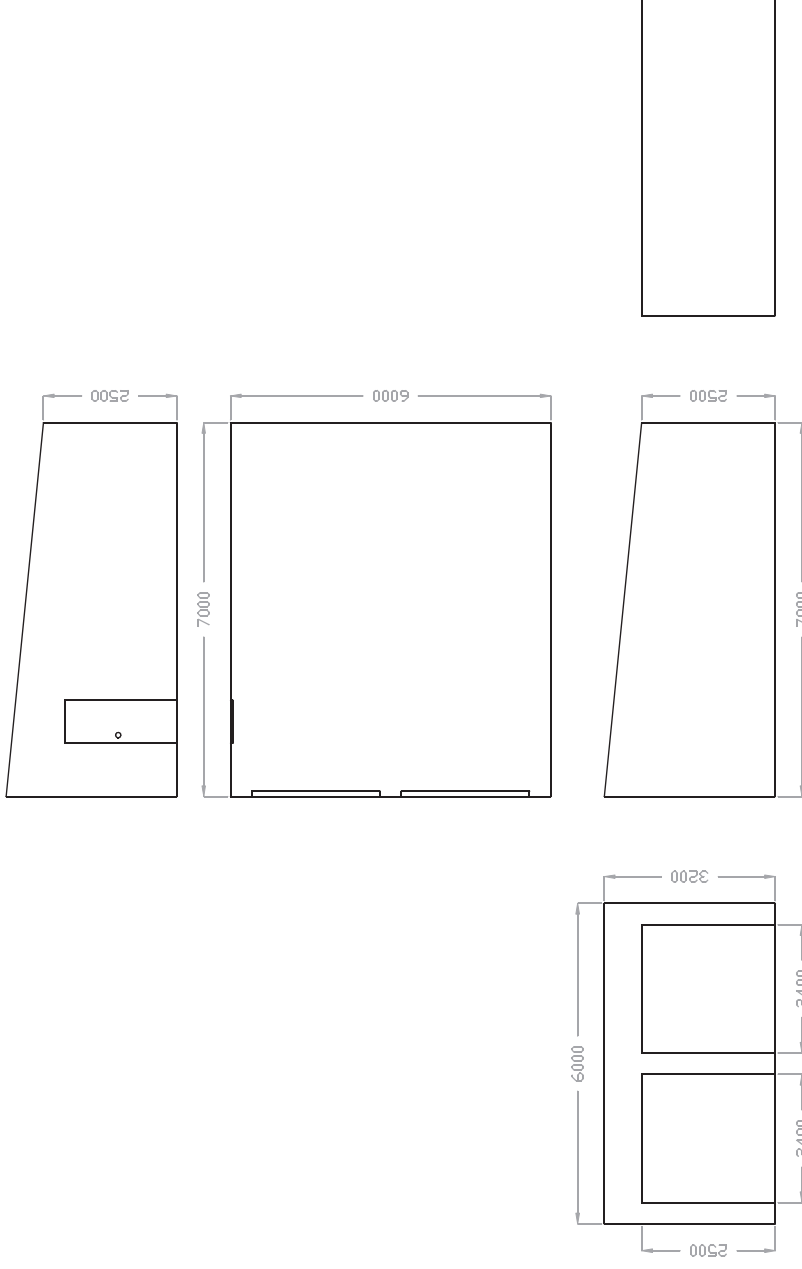

Garage 6m x 7m Skillion Roof

Garage