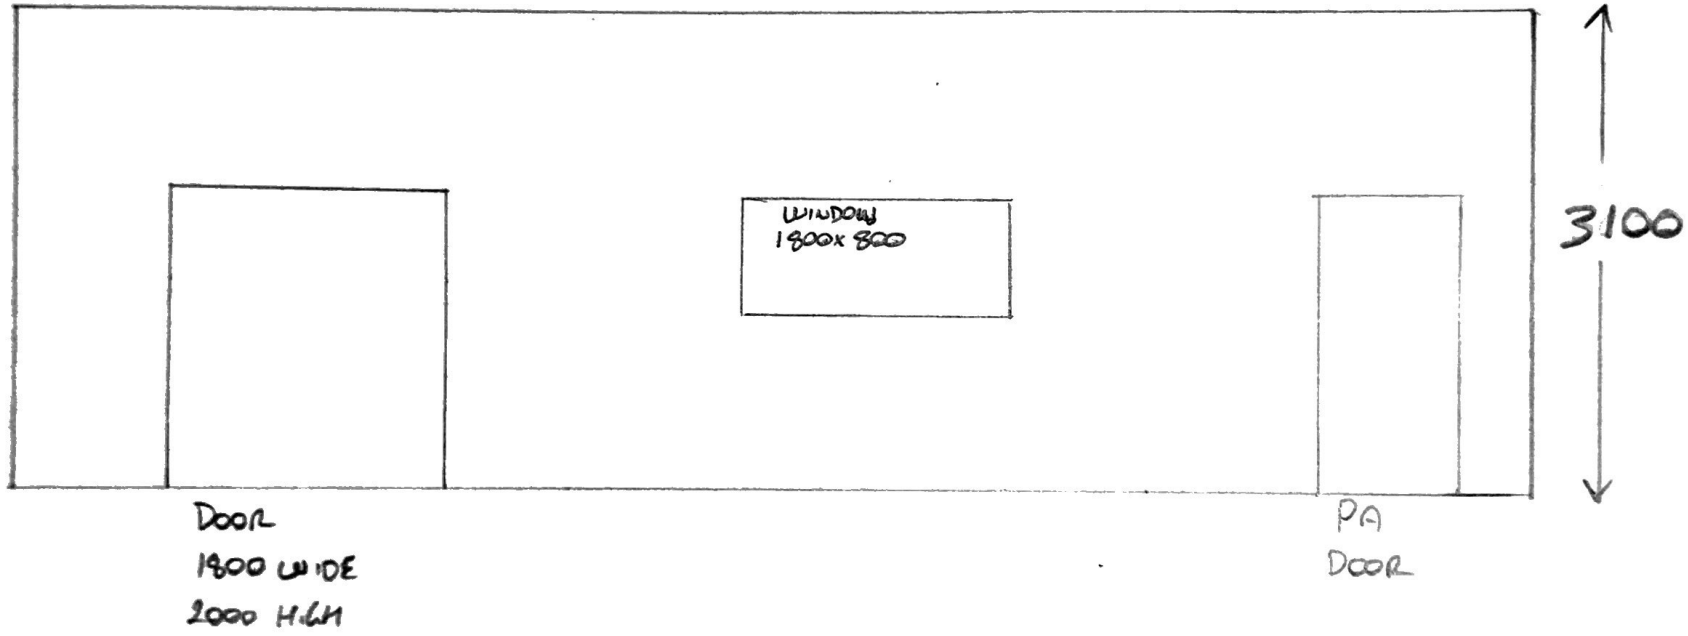

SOUTH

Window 2000 x 1500

WEST

Sliding Door - Bifold option

1900

EAST

Window

PA

6200

Roller Doors 28000M x 2600 w
OPENING

NORTH

WEST
SIDE VIEW

← 10,500 →

EAST VIEW