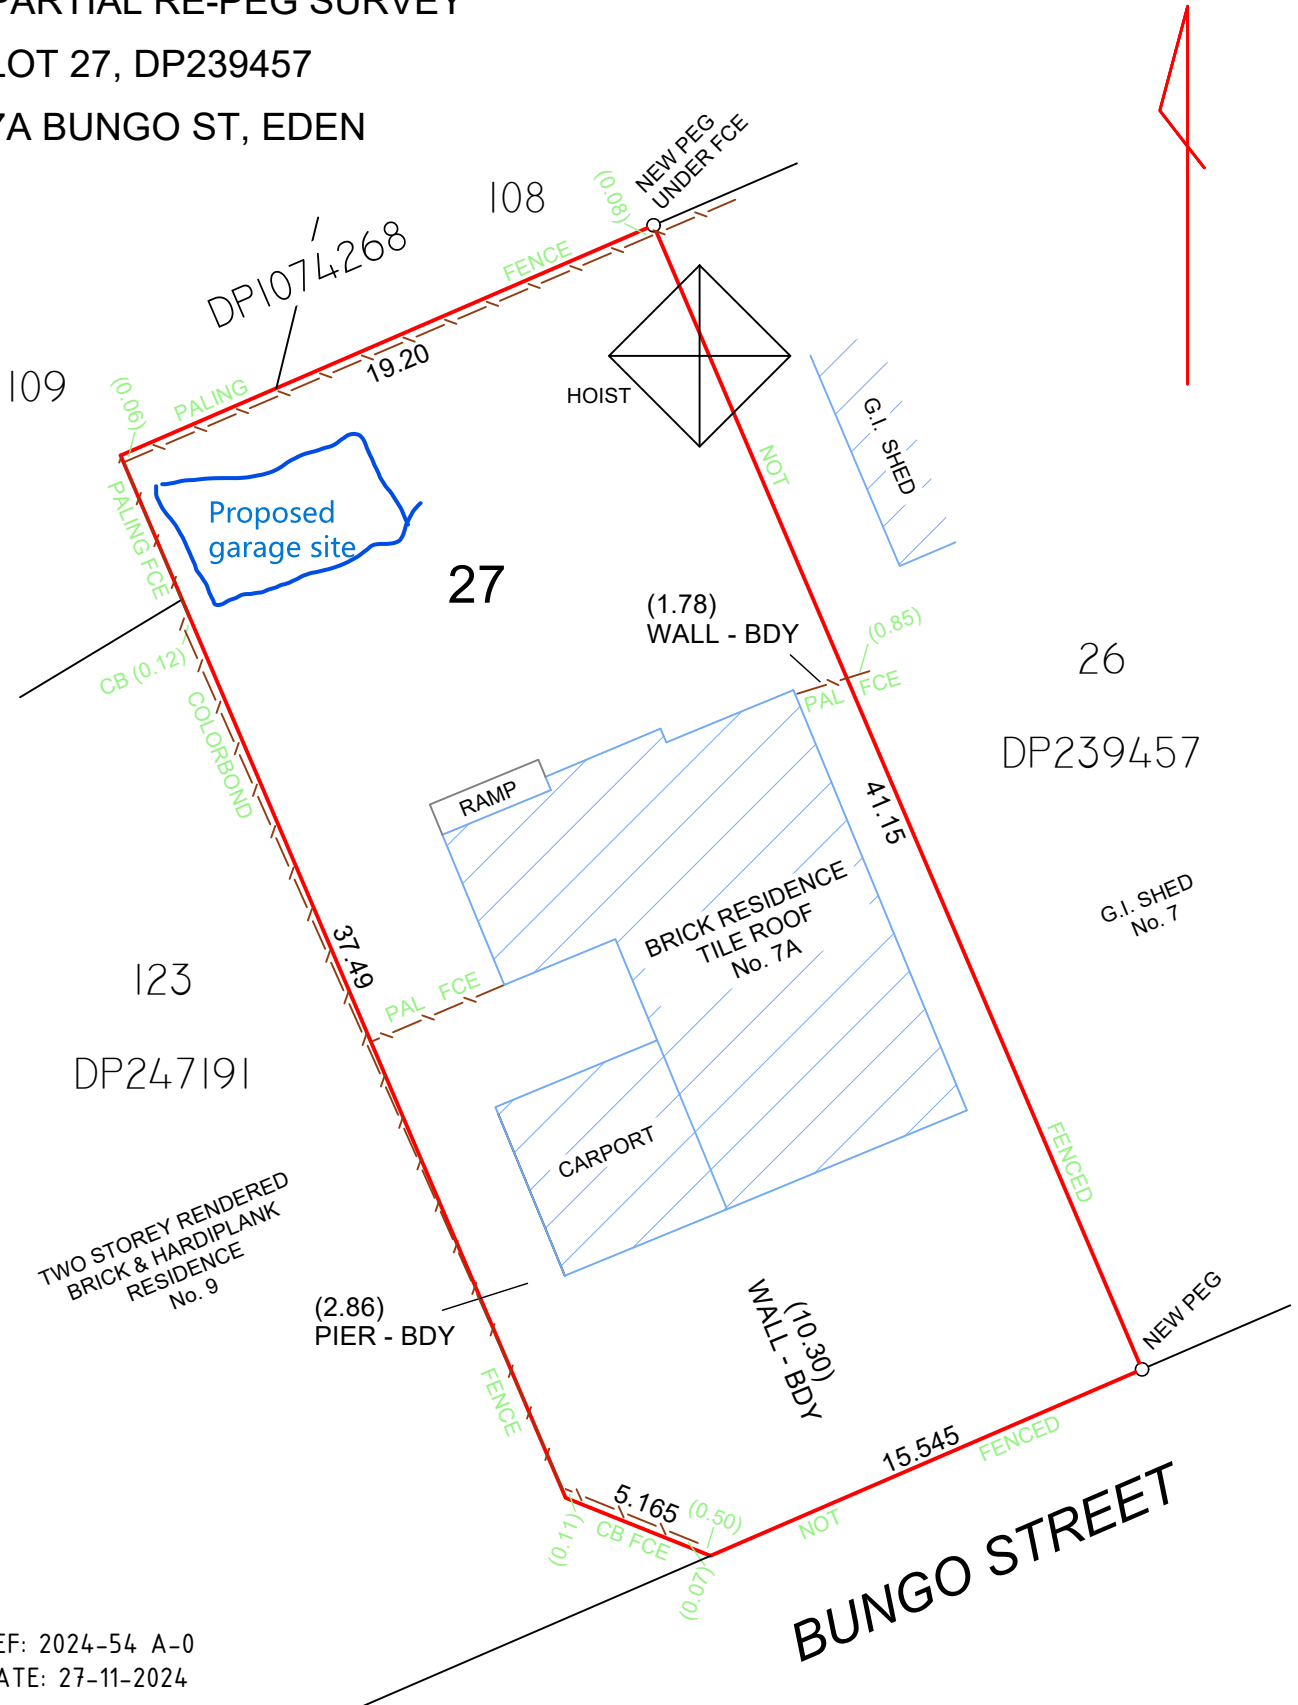

PARTIAL RE-PEG SURVEY

LOT 27, DP239457

7A BUNGO ST, EDEN

REF: 2024-54 A-0  
DATE: 27-11-2024