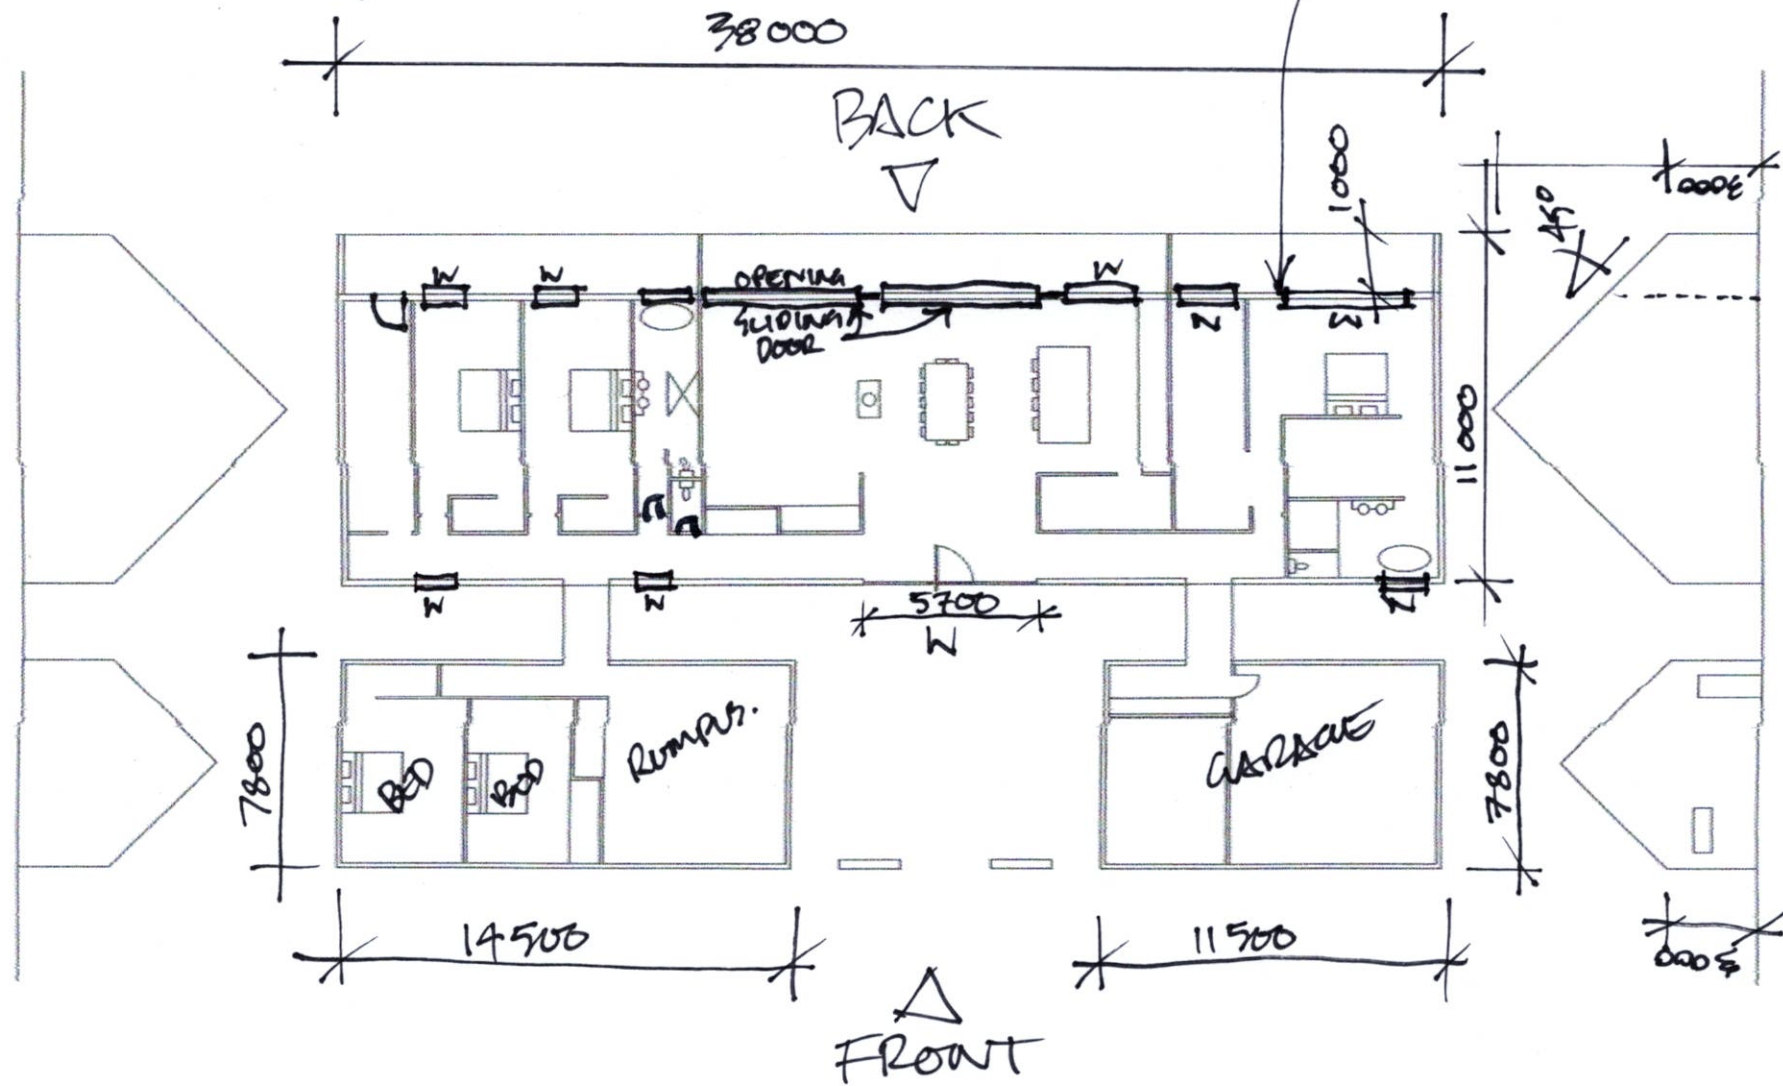

WINDOWS	QUANTITY
2000 x 1756	8 9
2000 x 800	4
1500 x 500	2
GARAGE DOOR 3000 x 2500	3
ENTRY GLAZING 5700 x 2800	1
SLIDING TRACKERS 5200 x 2800	2

WALL SETBACK / VERANDAHT.

BACK ELEVATION

FRONT ELEVATION.