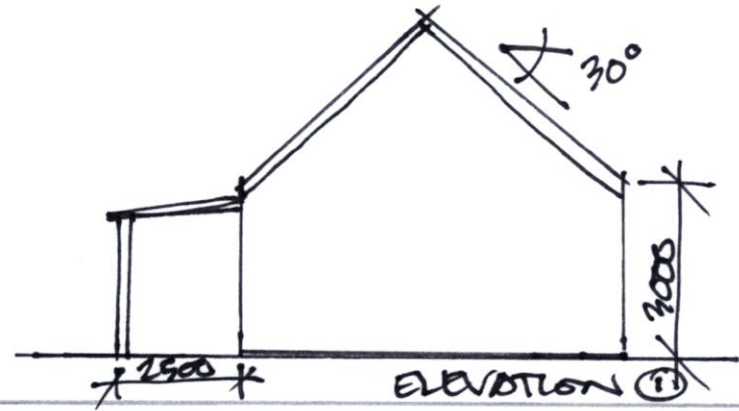

WINDOW OPENINGS.

- 1850 x 950 = 4
- 1850 x 1850 = 3
- 1250 x 650 = 2
- 650 x 650 = 1

PROPOSED SHED HOME.